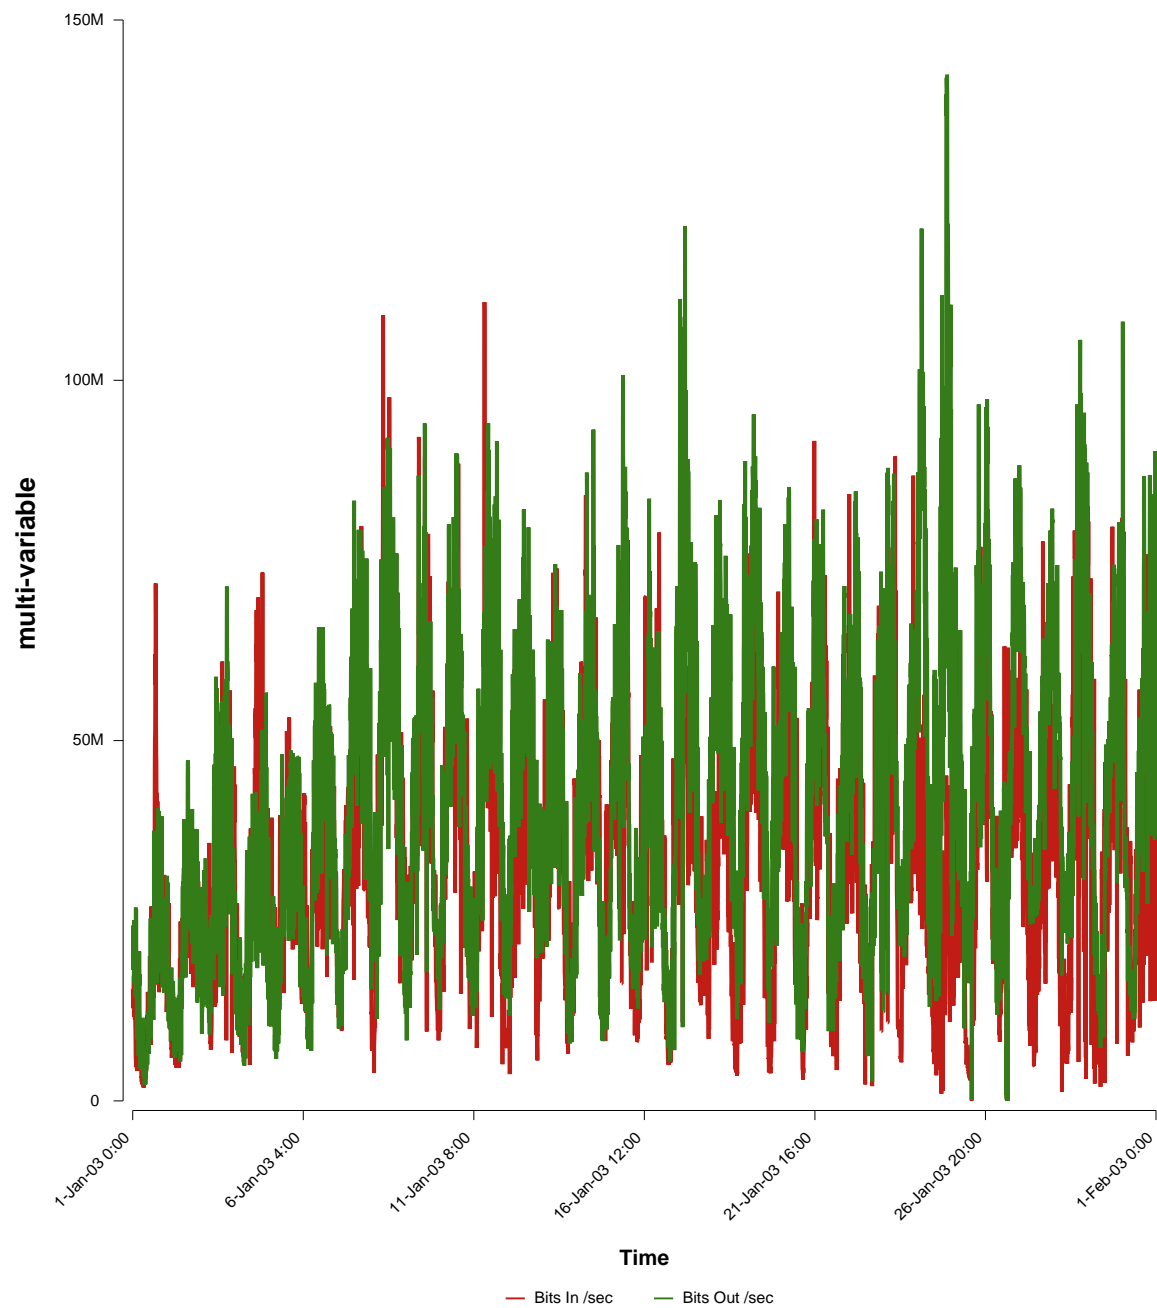

eHealth Trend Report

Divide by Time

SUNET-A-GAVLE-HIG

From: 2003/01/01 00:00
To: 2003/01/31 23:59

Created: 2003/02/02 03:20:28