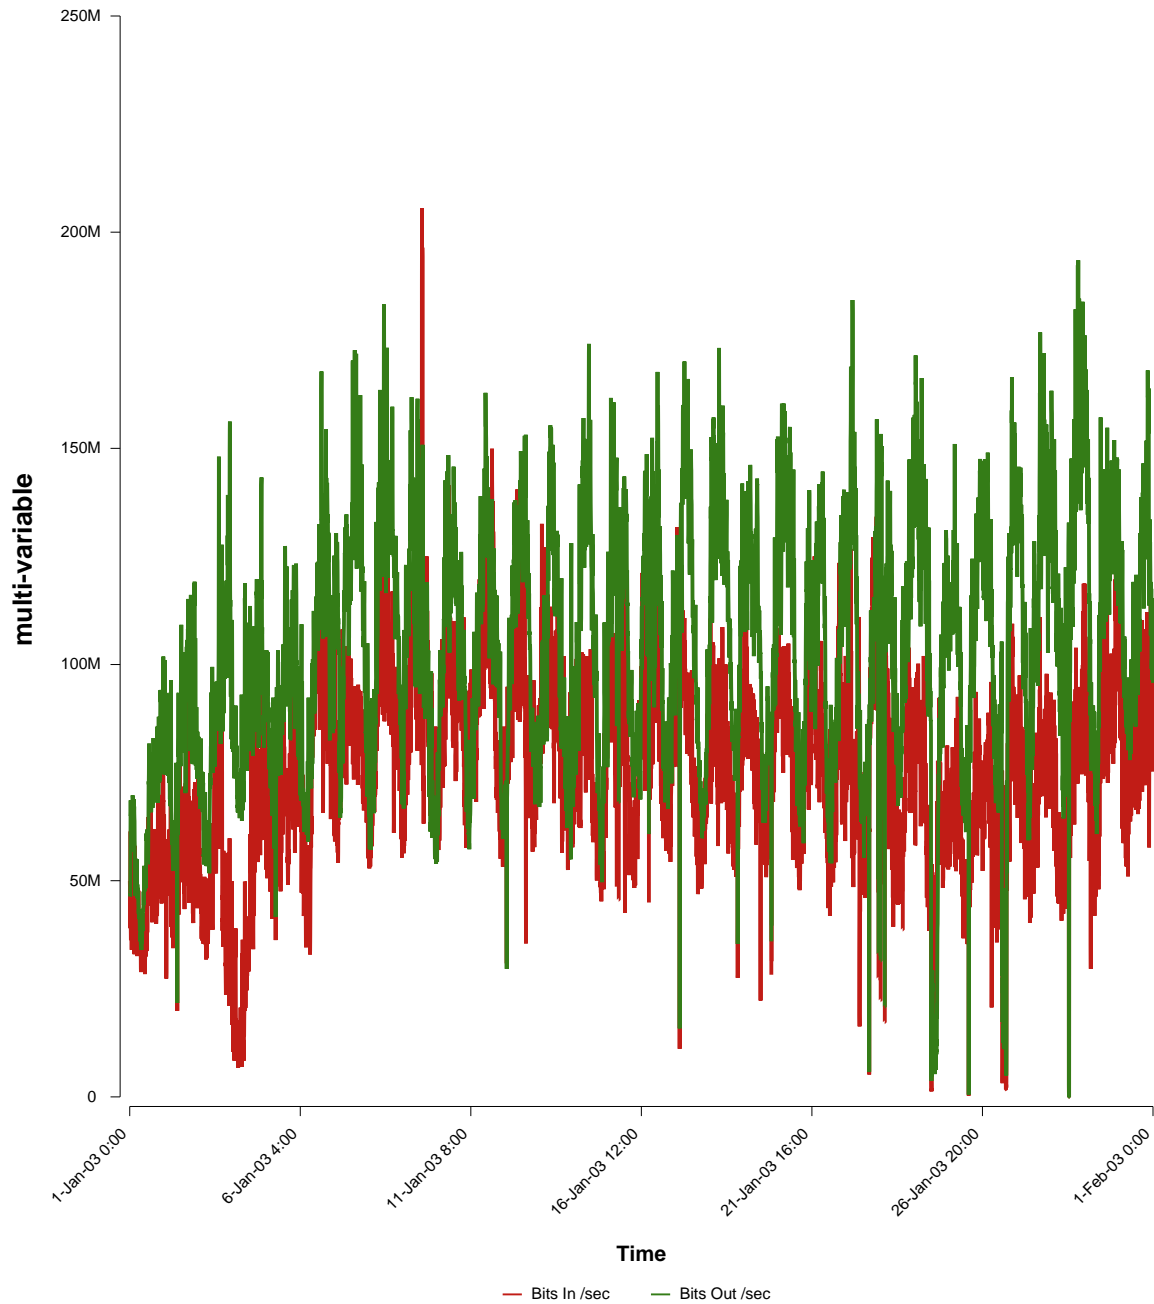

eHealth Trend Report

Divide by Time

SUNET-A-BORLANGE-DU

From: 2003/01/01 00:00
To: 2003/01/31 23:59

Created: 2003/02/02 03:10:27