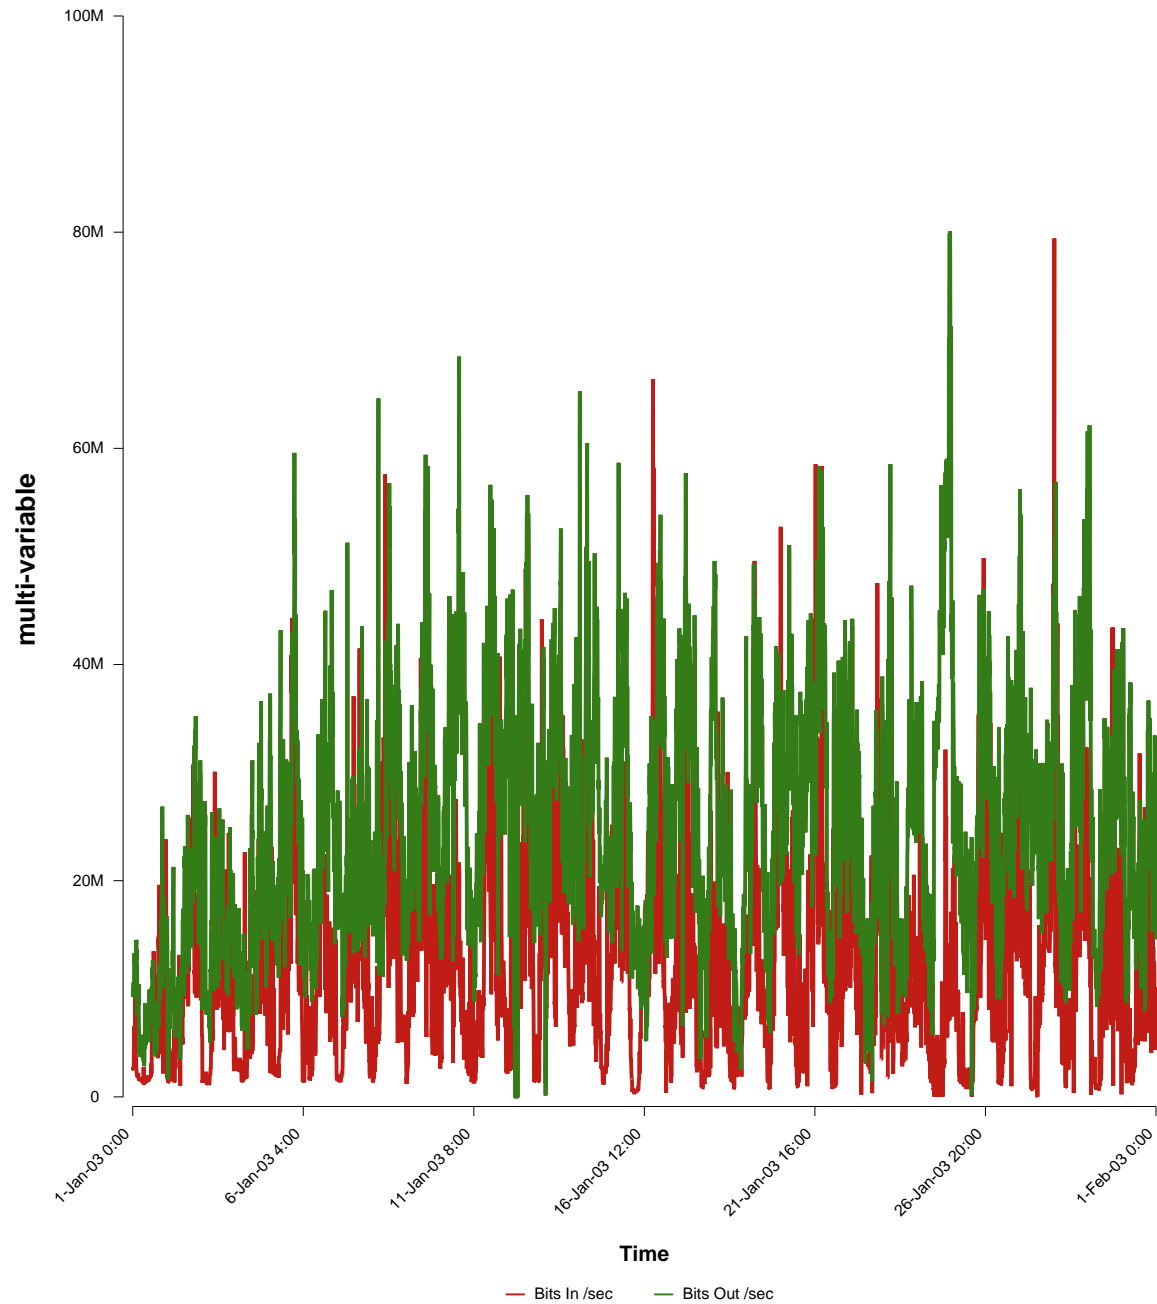

eHealth Trend Report

Divide by Time

SUNET-A-BORAS-HB

From: 2003/01/01 00:00
To: 2003/01/31 23:59

Created: 2003/02/02 03:05:31