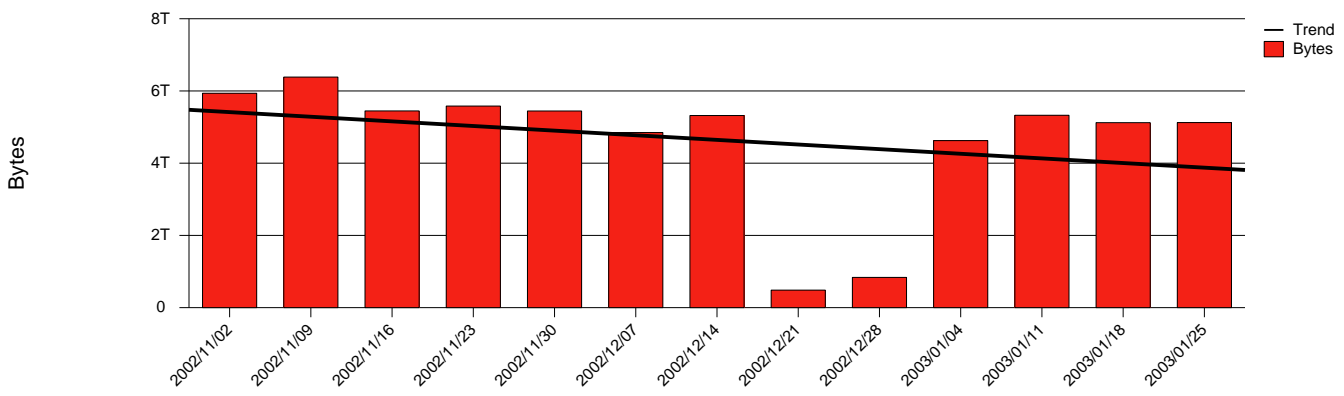

Total Network Volume by Month

Total Network Volume by Week

Total Network Volume by Day

Situations to Watch

Rank	Element Name	Variable	Threshold	Monthly Average		Days to (from) Threshold
			Value	Actual	Predicted	
1	hgo-SRP(In)	Errors (% Frames)	5.000	0.000	0.000	Increasing
2	hgo-SRP(In)	Volume (Bandwidth %)	80.000	0.760	0.813	Decreasing
3	hgo-SRP(Out)	Volume (Bandwidth %)	80.000	1.778	1.763	Decreasing

Volume Leaders

Volume Leaders in Bytes

Rank	Prior Rank	Element Name	Speed	Volume		Bandwidth		Health Index	
				Bytes	vs Baseline	Avg	Peak	Avg	Peak
1	1	hgo-SRP(Out)	2.5 Gbs	14.5 T	33.0%	1.8%	6.7%	0.0	0.0
2	2	hgo-SRP(In)	2.5 Gbs	6.2 T	17.6%	0.8%	4.8%	0.0	0.0

Health Index Leaders

Rank	Prior Rank	Element Name	Contributor	Health Index		Bandwidth	
				Avg	Peak	Avg	Peak
No elements with nonzero Health Indices were found							

Volume Change Leaders

Rank	Prior Rank	Element Name	Volume	
			Bytes	vs Baseline
1	2	hgo-SRP(Out)	14.5 T	33.0%
2	1	hgo-SRP(In)	6.2 T	17.6%