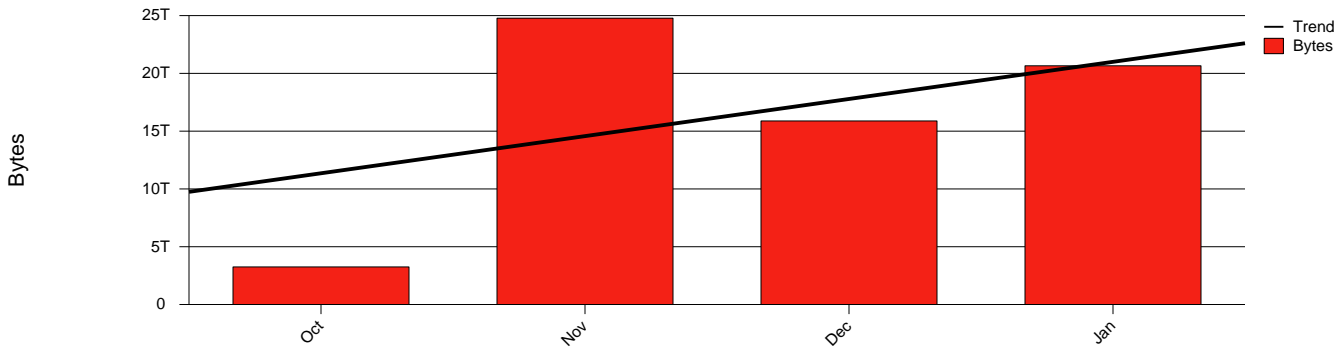

Total Network Volume by Month

Total Network Volume by Week

Total Network Volume by Day

Situations to Watch

Rank	Element Name	Variable	Threshold	Monthly Average		Days to (from) Threshold
			Value	Actual	Predicted	
1	hgo-SRP(In)	Errors (% Frames)	5.000	0.000	0.000	Increasing
2	hgo-SRP(In)	Volume (Bandwidth %)	80.000	0.760	0.813	Decreasing
3	hgo-SRP(Out)	Volume (Bandwidth %)	80.000	1.778	1.763	Decreasing

Volume Leaders

Volume Leaders in Bytes

Rank	Prior Rank	Element Name	Speed	Volume		Bandwidth		Health Index	
				Bytes	vs Baseline	Avg	Peak	Avg	Peak
1	1	hgo-SRP(Out)	2.5 Gbs	14.5 T	33.0%	1.8%	6.7%	0.0	0.0
2	2	hgo-SRP(In)	2.5 Gbs	6.2 T	17.6%	0.8%	4.8%	0.0	0.0

Health Index Leaders

Rank	Prior Rank	Element Name	Contributor	Health Index		Bandwidth	
				Avg	Peak	Avg	Peak
No elements with nonzero Health Indices were found							

Volume Change Leaders

Rank	Prior Rank	Element Name	Volume	
			Bytes	vs Baseline
1	2	hgo-SRP(Out)	14.5 T	33.0%
2	1	hgo-SRP(In)	6.2 T	17.6%