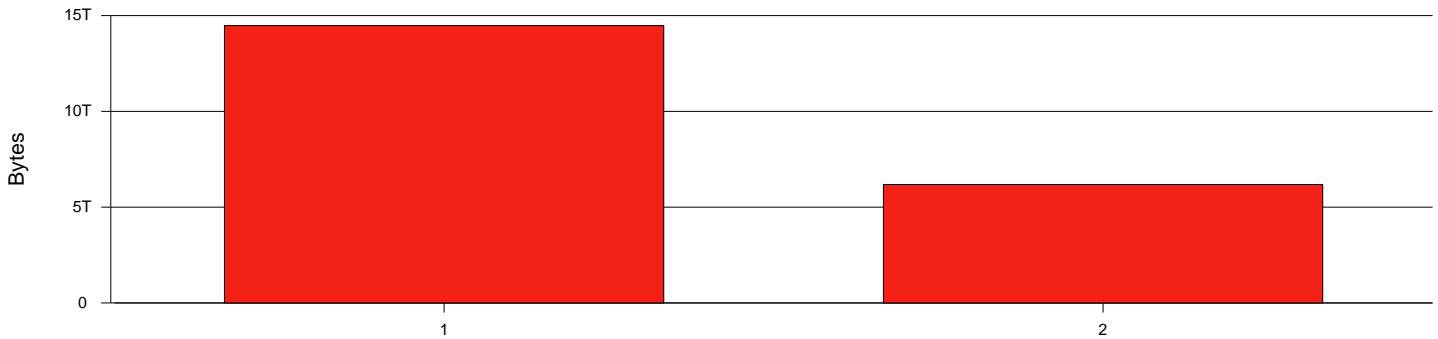

Total Network Volume by Month

Total Network Volume by Week

Total Network Volume by Day

Situations to Watch

Rank	Element Name	Variable	Threshold	Monthly Average		Days to (from) Threshold
			Value	Actual	Predicted	
1	hgo-SRP(In)	Errors (% Frames)	5.000	0.000	0.000	Increasing
2	hgo-SRP(In)	Volume (Bandwidth %)	80.000	0.760	0.813	Decreasing
3	hgo-SRP(Out)	Volume (Bandwidth %)	80.000	1.778	1.763	Decreasing

Volume Leaders

Volume Leaders in Bytes

Rank	Prior Rank	Element Name	Speed	Volume		Bandwidth		Health Index	
				Bytes	vs Baseline	Avg	Peak	Avg	Peak
1	1	hgo-SRP(Out)	2.5 Gbs	14.5 T	33.0%	1.8%	6.7%	0.0	0.0
2	2	hgo-SRP(In)	2.5 Gbs	6.2 T	17.6%	0.8%	4.8%	0.0	0.0

Health Index Leaders

Rank	Prior Rank	Element Name	Contributor	Health Index		Bandwidth	
				Avg	Peak	Avg	Peak
No elements with nonzero Health Indices were found							

Volume Change Leaders

Rank	Prior Rank	Element Name	Volume	
			Bytes	vs Baseline
1	2	hgo-SRP(Out)	14.5 T	33.0%
2	1	hgo-SRP(In)	6.2 T	17.6%