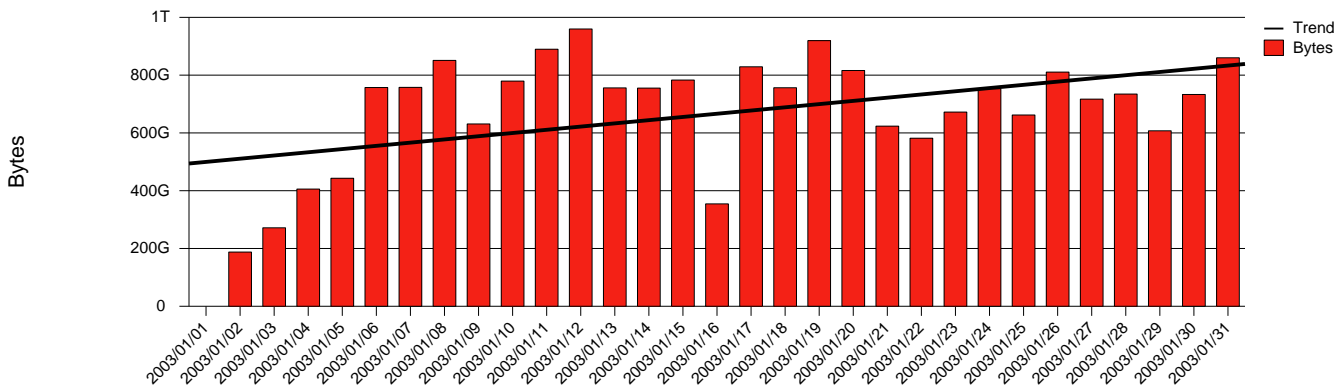

Total Network Volume by Month

Total Network Volume by Week

Total Network Volume by Day

Situations to Watch

Rank	Element Name	Variable	Threshold	Monthly Average		Days to (from) Threshold
			Value	Actual	Predicted	
1	hgo-SRP(In)	Errors (% Frames)	5.000	0.000	0.000	Increasing
2	hgo-SRP(In)	Volume (Bandwidth %)	80.000	0.760	0.813	Decreasing
3	hgo-SRP(Out)	Volume (Bandwidth %)	80.000	1.778	1.763	Decreasing

Volume Leaders

Volume Leaders in Bytes

Rank	Prior Rank	Element Name	Speed	Volume		Bandwidth		Health Index	
				Bytes	vs Baseline	Avg	Peak	Avg	Peak
1	1	hgo-SRP(Out)	2.5 Gbs	14.5 T	33.0%	1.8%	6.7%	0.0	0.0
2	2	hgo-SRP(In)	2.5 Gbs	6.2 T	17.6%	0.8%	4.8%	0.0	0.0

Health Index Leaders

Rank	Prior Rank	Element Name	Contributor	Health Index		Bandwidth	
				Avg	Peak	Avg	Peak
No elements with nonzero Health Indices were found							

Volume Change Leaders

Rank	Prior Rank	Element Name	Volume	
			Bytes	vs Baseline
1	2	hgo-SRP(Out)	14.5 T	33.0%
2	1	hgo-SRP(In)	6.2 T	17.6%