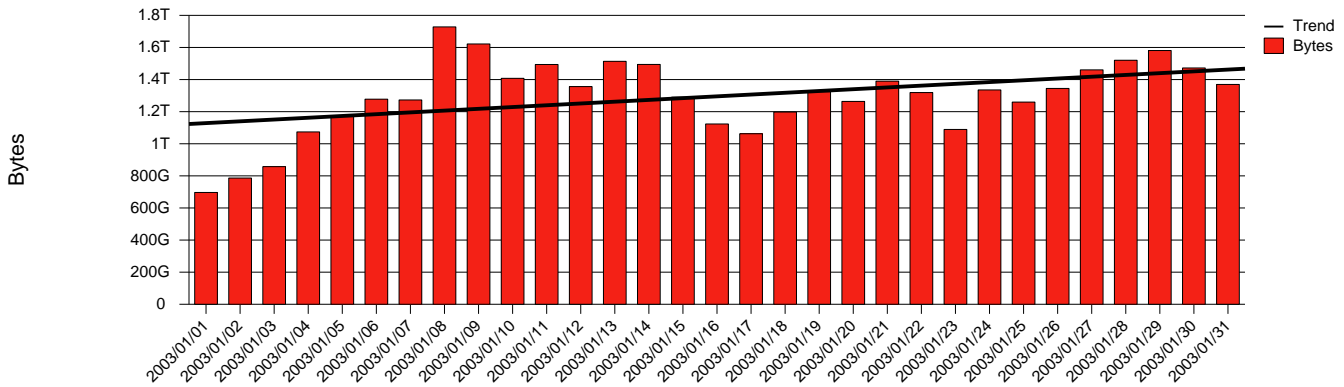

Total Network Volume by Month

Total Network Volume by Week

Total Network Volume by Day

Situations to Watch

Rank	Element Name	Variable	Threshold	Monthly Average		Days to (from) Threshold
			Value	Actual	Predicted	
1	vxu2-SRP(In)	Errors (% Frames)	5.000	0.001	0.001	Increasing
2	vxu2-SRP(Out)	Volume (Bandwidth %)	80.000	0.000	0.000	Increasing
3	vxu1-SRP(In)	Errors (% Frames)	5.000	0.000	0.000	Increasing
4	vxu1-SRP(In)	Volume (Bandwidth %)	80.000	1.397	1.425	Decreasing
5	vxu1-SRP(Out)	Volume (Bandwidth %)	80.000	3.643	3.547	Decreasing
6	vxu2-SRP(In)	Volume (Bandwidth %)	80.000	0.001	0.001	Decreasing

### Volume Leaders

### Volume Leaders in Bytes

Rank	Prior Rank	Element Name	Speed	Volume		Bandwidth		Health Index	
				Bytes	vs Baseline	Avg	Peak	Avg	Peak
1	1	vxu1-SRP(Out)	2.5 Gbs	29.0 T	43.5%	3.6%	8.8%	0.0	0.0
2	2	vxu1-SRP(In)	2.5 Gbs	11.1 T	37.2%	1.4%	6.2%	0.0	0.0
3	3	vxu2-SRP(In)	2.5 Gbs	10.1 G	27.9%	0.0%	0.3%	0.0	0.0
4	4	vxu2-SRP(Out)	2.5 Gbs	3.2 G	40.7%	0.0%	0.9%	0.0	0.0