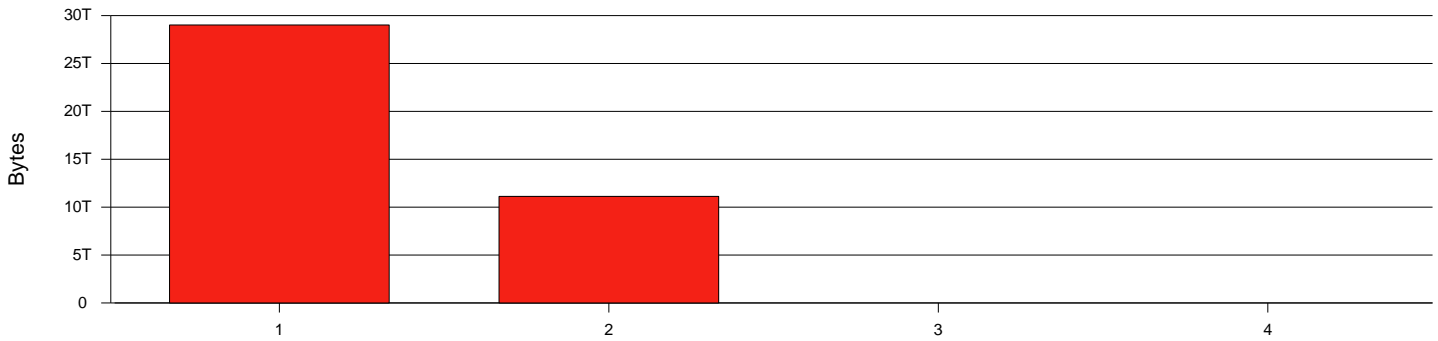

Total Network Volume by Month

Total Network Volume by Week

Total Network Volume by Day

Situations to Watch

Rank	Element Name	Variable	Threshold	Monthly Average		Days to (from) Threshold
			Value	Actual	Predicted	
1	vxu2-SRP(In)	Errors (% Frames)	5.000	0.001	0.001	Increasing
2	vxu2-SRP(Out)	Volume (Bandwidth %)	80.000	0.000	0.000	Increasing
3	vxu1-SRP(In)	Errors (% Frames)	5.000	0.000	0.000	Increasing
4	vxu1-SRP(In)	Volume (Bandwidth %)	80.000	1.397	1.425	Decreasing
5	vxu1-SRP(Out)	Volume (Bandwidth %)	80.000	3.643	3.547	Decreasing
6	vxu2-SRP(In)	Volume (Bandwidth %)	80.000	0.001	0.001	Decreasing

### Volume Leaders

### Volume Leaders in Bytes

Rank	Prior Rank	Element Name	Speed	Volume		Bandwidth		Health Index	
				Bytes	vs Baseline	Avg	Peak	Avg	Peak
1	1	vxu1-SRP(Out)	2.5 Gbs	29.0 T	43.5%	3.6%	8.8%	0.0	0.0
2	2	vxu1-SRP(In)	2.5 Gbs	11.1 T	37.2%	1.4%	6.2%	0.0	0.0
3	3	vxu2-SRP(In)	2.5 Gbs	10.1 G	27.9%	0.0%	0.3%	0.0	0.0
4	4	vxu2-SRP(Out)	2.5 Gbs	3.2 G	40.7%	0.0%	0.9%	0.0	0.0