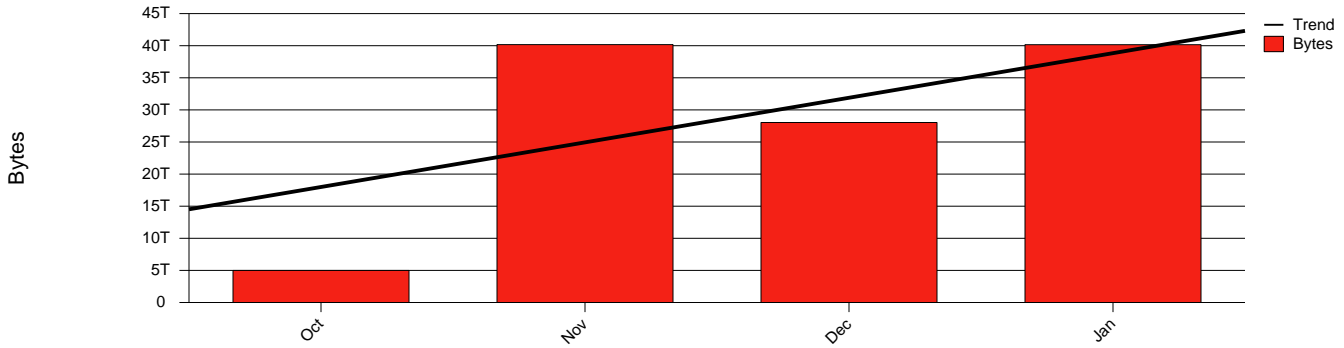

Total Network Volume by Month

Total Network Volume by Week

Total Network Volume by Day

Situations to Watch

Rank	Element Name	Variable	Threshold	Monthly Average		Days to (from) Threshold
			Value	Actual	Predicted	
1	vxu2-SRP(In)	Errors (% Frames)	5.000	0.001	0.001	Increasing
2	vxu2-SRP(Out)	Volume (Bandwidth %)	80.000	0.000	0.000	Increasing
3	vxu1-SRP(In)	Errors (% Frames)	5.000	0.000	0.000	Increasing
4	vxu1-SRP(In)	Volume (Bandwidth %)	80.000	1.397	1.425	Decreasing
5	vxu1-SRP(Out)	Volume (Bandwidth %)	80.000	3.643	3.547	Decreasing
6	vxu2-SRP(In)	Volume (Bandwidth %)	80.000	0.001	0.001	Decreasing

### Volume Leaders

### Volume Leaders in Bytes

Rank	Prior Rank	Element Name	Speed	Volume		Bandwidth		Health Index	
				Bytes	vs Baseline	Avg	Peak	Avg	Peak
1	1	vxu1-SRP(Out)	2.5 Gbs	29.0 T	43.5%	3.6%	8.8%	0.0	0.0
2	2	vxu1-SRP(In)	2.5 Gbs	11.1 T	37.2%	1.4%	6.2%	0.0	0.0
3	3	vxu2-SRP(In)	2.5 Gbs	10.1 G	27.9%	0.0%	0.3%	0.0	0.0
4	4	vxu2-SRP(Out)	2.5 Gbs	3.2 G	40.7%	0.0%	0.9%	0.0	0.0