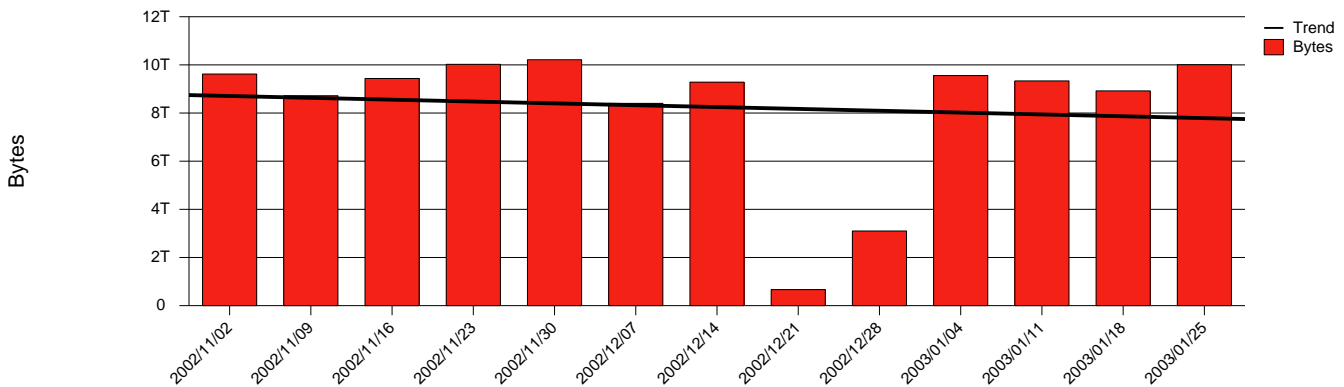

Total Network Volume by Month

Total Network Volume by Week

Total Network Volume by Day

Situations to Watch

Rank	Element Name	Variable	Threshold	Monthly Average		Days to (from) Threshold
			Value	Actual	Predicted	
1	vxu2-SRP(In)	Errors (% Frames)	5.000	0.001	0.001	Increasing
2	vxu2-SRP(Out)	Volume (Bandwidth %)	80.000	0.000	0.000	Increasing
3	vxu1-SRP(In)	Errors (% Frames)	5.000	0.000	0.000	Increasing
4	vxu1-SRP(In)	Volume (Bandwidth %)	80.000	1.397	1.425	Decreasing
5	vxu1-SRP(Out)	Volume (Bandwidth %)	80.000	3.643	3.547	Decreasing
6	vxu2-SRP(In)	Volume (Bandwidth %)	80.000	0.001	0.001	Decreasing

### Volume Leaders

### Volume Leaders in Bytes

Rank	Prior Rank	Element Name	Speed	Volume		Bandwidth		Health Index	
				Bytes	vs Baseline	Avg	Peak	Avg	Peak
1	1	vxu1-SRP(Out)	2.5 Gbs	29.0 T	43.5%	3.6%	8.8%	0.0	0.0
2	2	vxu1-SRP(In)	2.5 Gbs	11.1 T	37.2%	1.4%	6.2%	0.0	0.0
3	3	vxu2-SRP(In)	2.5 Gbs	10.1 G	27.9%	0.0%	0.3%	0.0	0.0
4	4	vxu2-SRP(Out)	2.5 Gbs	3.2 G	40.7%	0.0%	0.9%	0.0	0.0