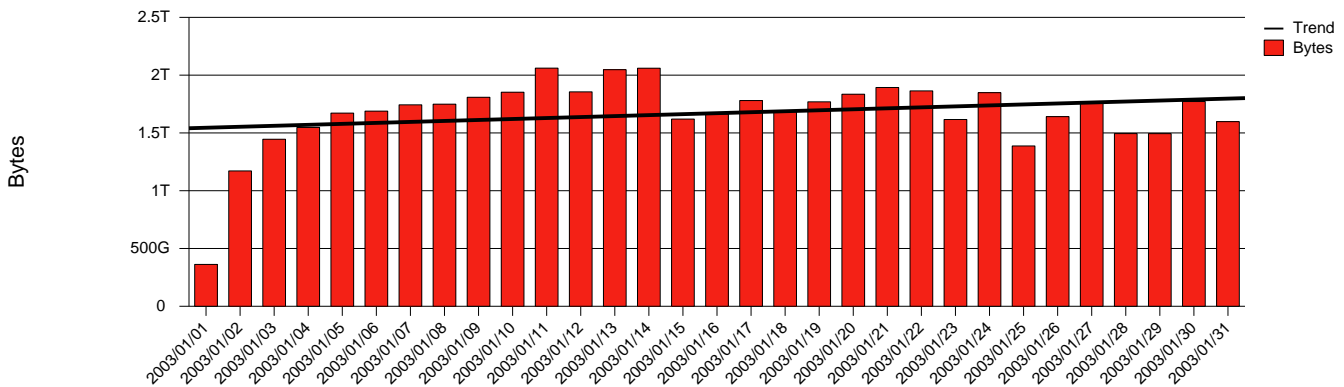

**Total Network Volume by Month**

**Total Network Volume by Week**

**Total Network Volume by Day**

**Situations to Watch**

Rank	Element Name	Variable	Threshold	Monthly Average		Days to (from)
			Value	Actual	Predicted	Threshold
1	mdh1-SRP(Out)	Volume (Bandwidth %)	80.000	3.357	3.753	Increasing
2	mdh1-SRP(In)	Volume (Bandwidth %)	80.000	2.641	2.857	Increasing
3	mdh2-SRP(Out)	Volume (Bandwidth %)	80.000	0.344	0.210	Increasing
4	mdh2-SRP(In)	Errors (% Frames)	5.000	0.007	0.004	Increasing
5	mdh1-SRP(In)	Errors (% Frames)	5.000	0.000	0.000	Increasing
6	mdh2-SRP(In)	Volume (Bandwidth %)	80.000	0.000	0.000	Decreasing

## Volume Leaders