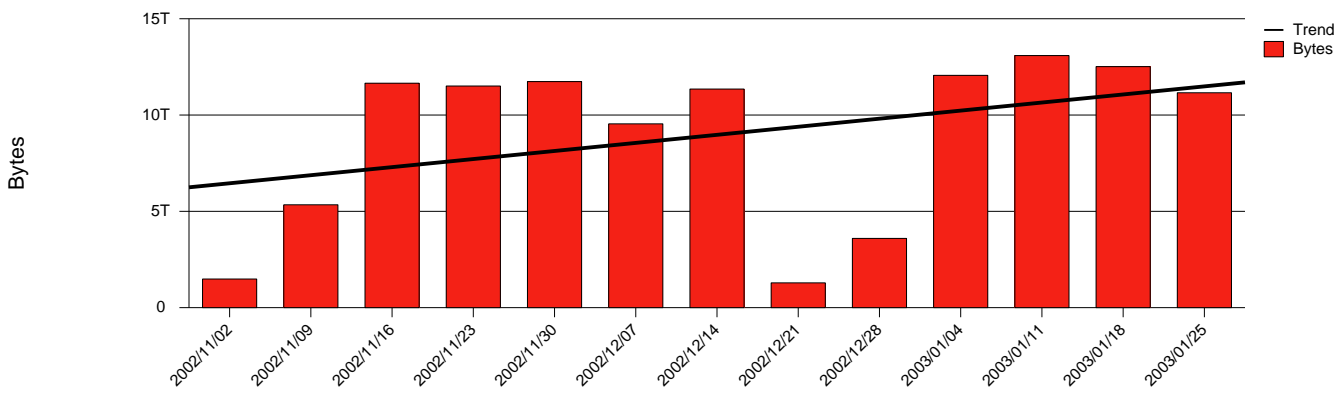

**Total Network Volume by Month**

**Total Network Volume by Week**

**Total Network Volume by Day**

**Situations to Watch**

Rank	Element Name	Variable	Threshold	Monthly Average		Days to (from)
			Value	Actual	Predicted	Threshold
1	mdh1-SRP(Out)	Volume (Bandwidth %)	80.000	3.357	3.753	Increasing
2	mdh1-SRP(In)	Volume (Bandwidth %)	80.000	2.641	2.857	Increasing
3	mdh2-SRP(Out)	Volume (Bandwidth %)	80.000	0.344	0.210	Increasing
4	mdh2-SRP(In)	Errors (% Frames)	5.000	0.007	0.004	Increasing
5	mdh1-SRP(In)	Errors (% Frames)	5.000	0.000	0.000	Increasing
6	mdh2-SRP(In)	Volume (Bandwidth %)	80.000	0.000	0.000	Decreasing

## Volume Leaders