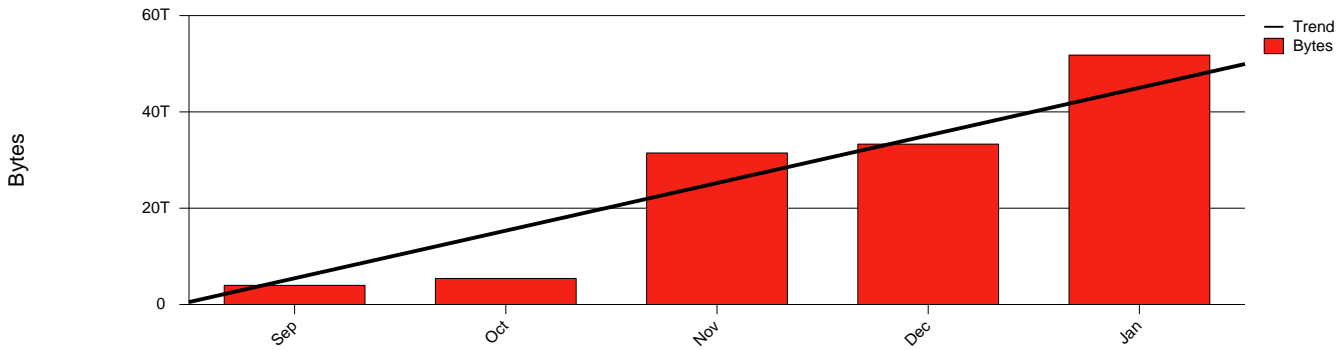

**Total Network Volume by Month**

**Total Network Volume by Week**

**Total Network Volume by Day**

**Situations to Watch**

Rank	Element Name	Variable	Threshold	Monthly Average		Days to (from)
			Value	Actual	Predicted	Threshold
1	mdh1-SRP(Out)	Volume (Bandwidth %)	80.000	3.357	3.753	Increasing
2	mdh1-SRP(In)	Volume (Bandwidth %)	80.000	2.641	2.857	Increasing
3	mdh2-SRP(Out)	Volume (Bandwidth %)	80.000	0.344	0.210	Increasing
4	mdh2-SRP(In)	Errors (% Frames)	5.000	0.007	0.004	Increasing
5	mdh1-SRP(In)	Errors (% Frames)	5.000	0.000	0.000	Increasing
6	mdh2-SRP(In)	Volume (Bandwidth %)	80.000	0.000	0.000	Decreasing

## Volume Leaders

## Volume Leaders in Bytes

Rank	Prior Rank	Element Name	Speed	Volume		Bandwidth		Health Index	
				Bytes	vs Baseline	Avg	Peak	Avg	Peak
1	1	mdh1-SRP(Out)	2.5 Gbs	27.4 T	94.2%	3.4%	7.2%	0.0	0.0
2	2	mdh1-SRP(In)	2.5 Gbs	21.6 T	105.2%	2.6%	6.9%	0.0	0.0
3	3	mdh2-SRP(Out)	2.5 Gbs	2.8 T	391.5%	0.3%	2.5%	0.0	0.0
4	4	mdh2-SRP(In)	2.5 Gbs	2.7 G	102.7%	0.0%	2.0%	0.0	8.0