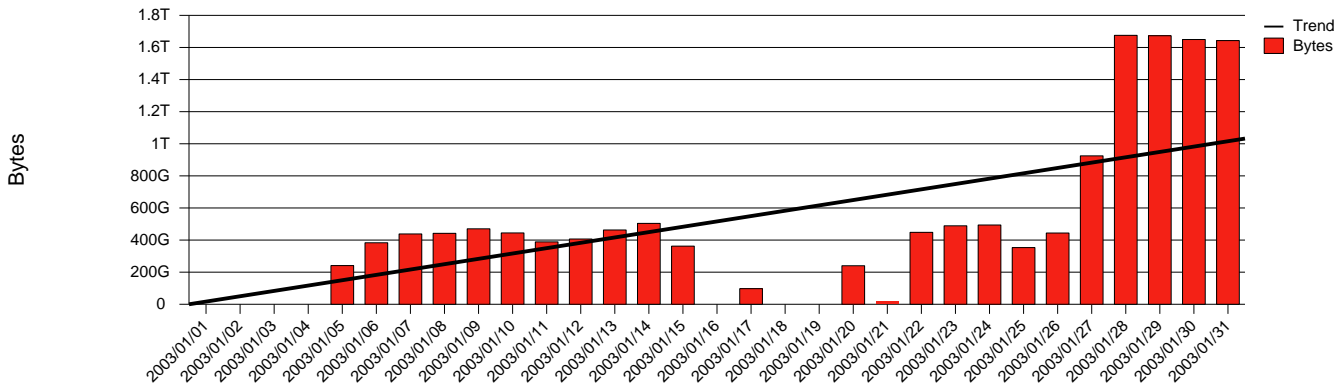

Total Network Volume by Month

Total Network Volume by Week

Total Network Volume by Day

Situations to Watch

Rank	Element Name	Variable	Threshold	Monthly Average		Days to (from) Threshold
			Value	Actual	Predicted	
1	uu1-SRP(In)	Volume (Bandwidth %)	80.000	2.519	2.858	Increasing
2	uu1-SRP(Out)	Volume (Bandwidth %)	80.000	2.169	2.507	Increasing
3	uu2-SRP(In)	Errors (% Frames)	5.000	0.000	0.000	Increasing
4	uu2-SRP(In)	Volume (Bandwidth %)	80.000	0.002	0.000	Decreasing
5	uu2-SRP(Out)	Volume (Bandwidth %)	80.000	0.001	0.000	Decreasing
6	uu1-SRP(In)	Errors (% Frames)	5.000	0.000	0.000	Decreasing

Volume Leaders

Volume Leaders in Bytes

Rank	Prior Rank	Element Name	Speed	Volume		Bandwidth		Health Index	
				Bytes	vs Baseline	Avg	Peak	Avg	Peak
1	1	uu1-SRP(In)	2.5 Gbs	7.9 T	-31.7%	2.5%	5.0%	0.0	0.0
2	2	uu1-SRP(Out)	2.5 Gbs	6.8 T	-31.9%	2.2%	4.3%	0.0	0.0
3	3	uu2-SRP(In)	2.5 Gbs	12.7 G	-98.9%	0.0%	0.2%	0.0	0.0
4	4	uu2-SRP(Out)	2.5 Gbs	5.2 G	-99.5%	0.0%	0.3%	0.0	0.0

Health Index Leaders

Rank	Prior Rank	Element Name	Contributor	Health Index		Bandwidth	
				Avg	Peak	Avg	Peak
No elements with nonzero Health Indices were found							

Volume Change Leaders

Rank	Prior Rank	Element Name	Volume	
			Bytes	vs Baseline
1	4	uu2-SRP(Out)	5.2 G	-99.5%
2	3	uu2-SRP(In)	12.7 G	-98.9%
3	2	uu1-SRP(Out)	6.8 T	-31.9%
4	1	uu1-SRP(In)	7.9 T	-31.7%