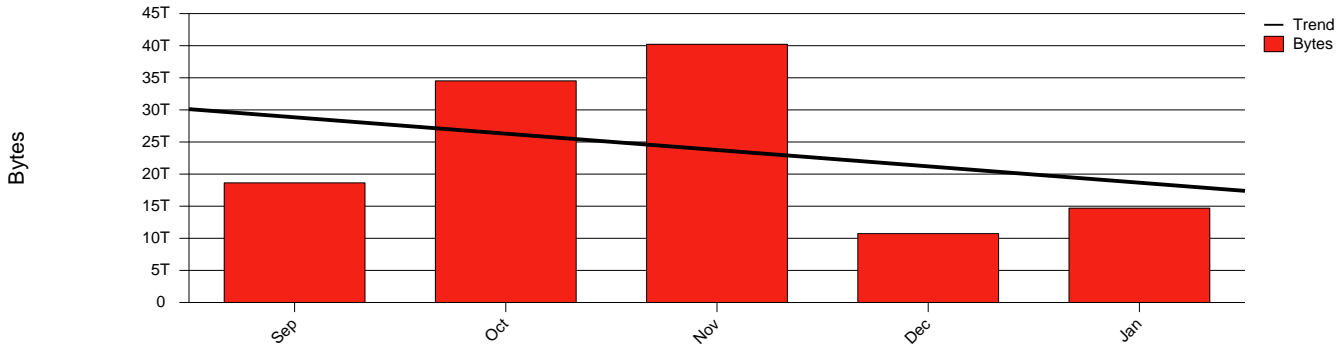

Total Network Volume by Month

Total Network Volume by Week

Total Network Volume by Day

Situations to Watch

Rank	Element Name	Variable	Threshold	Monthly Average		Days to (from) Threshold
			Value	Actual	Predicted	
1	uu1-SRP(In)	Volume (Bandwidth %)	80.000	2.519	2.858	Increasing
2	uu1-SRP(Out)	Volume (Bandwidth %)	80.000	2.169	2.507	Increasing
3	uu2-SRP(In)	Errors (% Frames)	5.000	0.000	0.000	Increasing
4	uu2-SRP(In)	Volume (Bandwidth %)	80.000	0.002	0.000	Decreasing
5	uu2-SRP(Out)	Volume (Bandwidth %)	80.000	0.001	0.000	Decreasing
6	uu1-SRP(In)	Errors (% Frames)	5.000	0.000	0.000	Decreasing

Volume Leaders

Volume Leaders in Bytes

Rank	Prior Rank	Element Name	Speed	Volume		Bandwidth		Health Index	
				Bytes	vs Baseline	Avg	Peak	Avg	Peak
1	1	uu1-SRP(In)	2.5 Gbs	7.9 T	-31.7%	2.5%	5.0%	0.0	0.0
2	2	uu1-SRP(Out)	2.5 Gbs	6.8 T	-31.9%	2.2%	4.3%	0.0	0.0
3	3	uu2-SRP(In)	2.5 Gbs	12.7 G	-98.9%	0.0%	0.2%	0.0	0.0
4	4	uu2-SRP(Out)	2.5 Gbs	5.2 G	-99.5%	0.0%	0.3%	0.0	0.0

Health Index Leaders

Rank	Prior Rank	Element Name	Contributor	Health Index		Bandwidth	
				Avg	Peak	Avg	Peak
No elements with nonzero Health Indices were found							

Volume Change Leaders

Rank	Prior Rank	Element Name	Volume	
			Bytes	vs Baseline
1	4	uu2-SRP(Out)	5.2 G	-99.5%
2	3	uu2-SRP(In)	12.7 G	-98.9%
3	2	uu1-SRP(Out)	6.8 T	-31.9%
4	1	uu1-SRP(In)	7.9 T	-31.7%