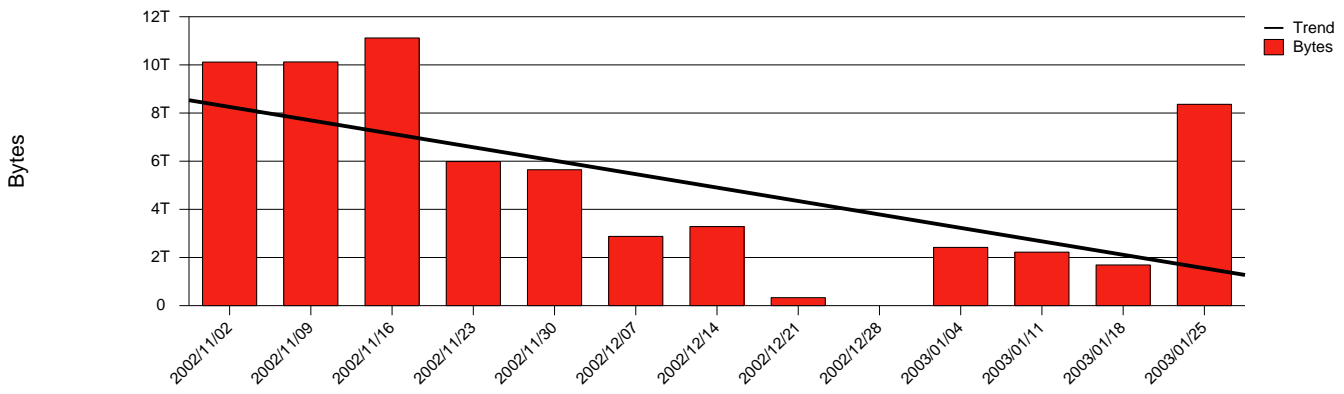

Total Network Volume by Month

Total Network Volume by Week

Total Network Volume by Day

Situations to Watch

Rank	Element Name	Variable	Threshold	Monthly Average		Days to (from) Threshold
			Value	Actual	Predicted	
1	uu1-SRP(In)	Volume (Bandwidth %)	80.000	2.519	2.858	Increasing
2	uu1-SRP(Out)	Volume (Bandwidth %)	80.000	2.169	2.507	Increasing
3	uu2-SRP(In)	Errors (% Frames)	5.000	0.000	0.000	Increasing
4	uu2-SRP(In)	Volume (Bandwidth %)	80.000	0.002	0.000	Decreasing
5	uu2-SRP(Out)	Volume (Bandwidth %)	80.000	0.001	0.000	Decreasing
6	uu1-SRP(In)	Errors (% Frames)	5.000	0.000	0.000	Decreasing

Volume Leaders

Volume Leaders in Bytes

Rank	Prior Rank	Element Name	Speed	Volume		Bandwidth		Health Index	
				Bytes	vs Baseline	Avg	Peak	Avg	Peak
1	1	uu1-SRP(In)	2.5 Gbs	7.9 T	-31.7%	2.5%	5.0%	0.0	0.0
2	2	uu1-SRP(Out)	2.5 Gbs	6.8 T	-31.9%	2.2%	4.3%	0.0	0.0
3	3	uu2-SRP(In)	2.5 Gbs	12.7 G	-98.9%	0.0%	0.2%	0.0	0.0
4	4	uu2-SRP(Out)	2.5 Gbs	5.2 G	-99.5%	0.0%	0.3%	0.0	0.0

Health Index Leaders

Rank	Prior Rank	Element Name	Contributor	Health Index		Bandwidth	
				Avg	Peak	Avg	Peak
No elements with nonzero Health Indices were found							

Volume Change Leaders

Rank	Prior Rank	Element Name	Volume	
			Bytes	vs Baseline
1	4	uu2-SRP(Out)	5.2 G	-99.5%
2	3	uu2-SRP(In)	12.7 G	-98.9%
3	2	uu1-SRP(Out)	6.8 T	-31.9%
4	1	uu1-SRP(In)	7.9 T	-31.7%