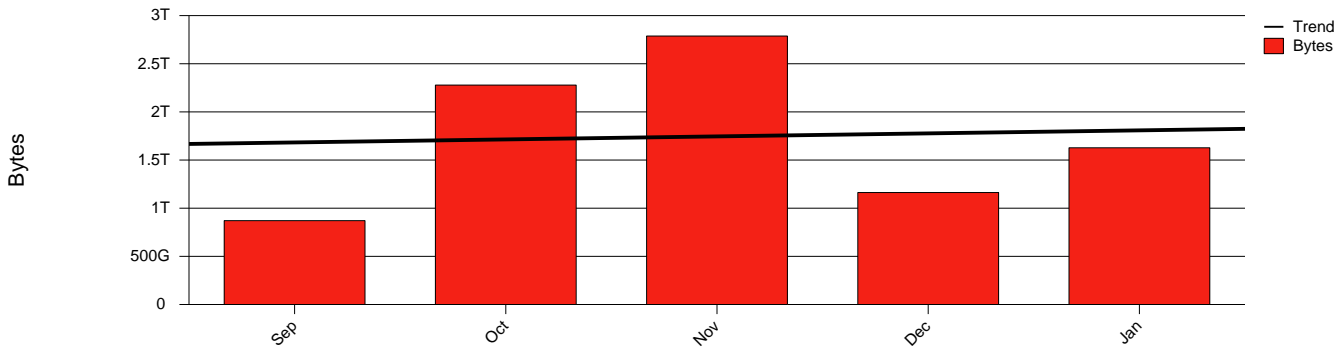

### Total Network Volume by Month

### Total Network Volume by Week

### Total Network Volume by Day

### Situations to Watch

| Rank | Element Name  | Variable             | Threshold | Monthly Average |           | Days to (from) |
|------|---------------|----------------------|-----------|-----------------|-----------|----------------|
|      |               |                      | Value     | Actual          | Predicted | Threshold      |
| 1    | slu1-SRP(In)  | Volume (Bandwidth %) | 80.000    | 0.113           | 0.124     | Decreasing     |
| 2    | slu1-SRP(In)  | Errors (% Frames)    | 5.000     | 0.000           | 0.000     | Decreasing     |
| 3    | slu1-SRP(Out) | Volume (Bandwidth %) | 80.000    | 0.027           | 0.016     | Decreasing     |
| 4    | slu2-SRP(In)  | Volume (Bandwidth %) | 80.000    | 0.001           | 0.001     | Decreasing     |
| 5    | slu2-SRP(In)  | Errors (% Frames)    | 5.000     | 0.006           | 0.001     | Decreasing     |
| 6    | slu2-SRP(Out) | Volume (Bandwidth %) | 80.000    | 0.055           | 0.090     | Decreasing     |