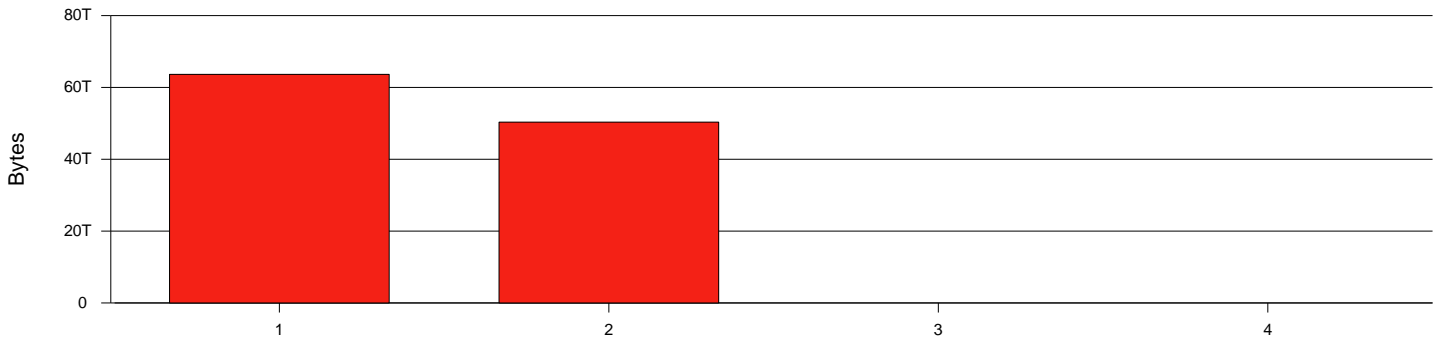

Total Network Volume by Month

Total Network Volume by Week

Total Network Volume by Day

Situations to Watch

Rank	Element Name	Variable	Threshold	Monthly Average		Days to (from)
			Value	Actual	Predicted	Threshold
1	umu1-SRP(In)	Volume (Bandwidth %)	80.000	6.276	6.154	Increasing
2	umu2-SRP(In)	Volume (Bandwidth %)	80.000	0.064	0.906	Increasing
3	umu2-SRP(Out)	Volume (Bandwidth %)	80.000	0.119	1.429	Increasing
4	umu2-SRP(In)	Errors (% Frames)	5.000	0.000	0.000	Increasing
5	umu1-SRP(In)	Errors (% Frames)	5.000	0.000	0.000	Decreasing
6	umu1-SRP(Out)	Volume (Bandwidth %)	80.000	7.934	7.664	Decreasing

Volume Leaders

Volume Leaders in Bytes

Rank	Prior Rank	Element Name	Speed	Volume		Bandwidth		Health Index	
				Bytes	vs Baseline	Avg	Peak	Avg	Peak
1	1	umu1-SRP(Out)	2.5 Gbs	63.6 T	34.2%	7.9%	16.7%	0.0	0.0
2	2	umu1-SRP(In)	2.5 Gbs	50.3 T	42.4%	6.3%	15.3%	0.0	0.0
3	4	umu2-SRP(Out)	2.5 Gbs	3.8 G	-99.0%	0.1%	3.1%	0.0	0.0
4	3	umu2-SRP(In)	2.5 Gbs	2.0 G	-71.3%	0.1%	2.2%	0.0	0.0

Health Index Leaders

Rank	Prior Rank	Element Name	Contributor	Health Index		Bandwidth	
				Avg	Peak	Avg	Peak
No elements with nonzero Health Indices were found							

Volume Change Leaders

Rank	Prior Rank	Element Name	Volume	
			Bytes	vs Baseline
1	4	umu2-SRP(Out)	3.8 G	-99.0%
2	3	umu2-SRP(In)	2.0 G	-71.3%
3	1	umu1-SRP(In)	50.3 T	42.4%
4	2	umu1-SRP(Out)	63.6 T	34.2%