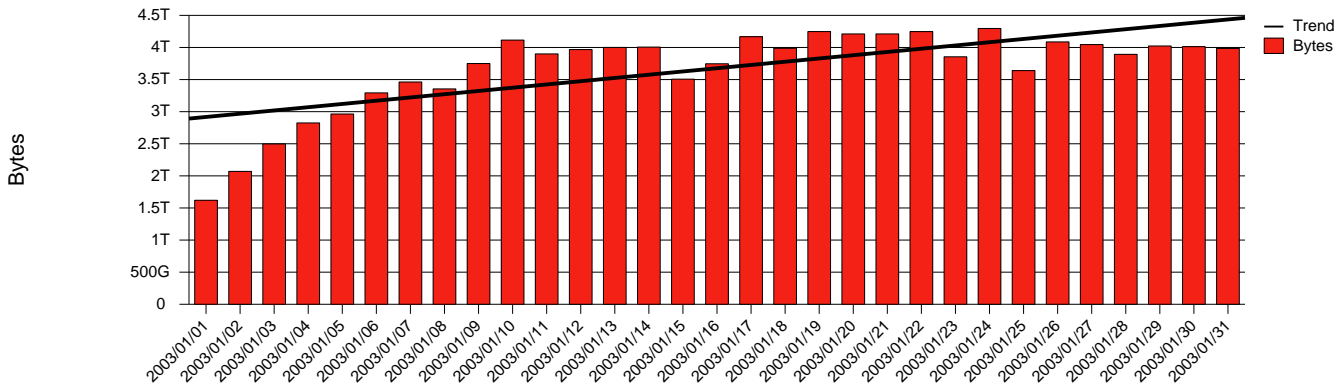

Total Network Volume by Month

Total Network Volume by Week

Total Network Volume by Day

Situations to Watch

Rank	Element Name	Variable	Threshold	Monthly Average		Days to (from)
			Value	Actual	Predicted	Threshold
1	umu1-SRP(In)	Volume (Bandwidth %)	80.000	6.276	6.154	Increasing
2	umu2-SRP(In)	Volume (Bandwidth %)	80.000	0.064	0.906	Increasing
3	umu2-SRP(Out)	Volume (Bandwidth %)	80.000	0.119	1.429	Increasing
4	umu2-SRP(In)	Errors (% Frames)	5.000	0.000	0.000	Increasing
5	umu1-SRP(In)	Errors (% Frames)	5.000	0.000	0.000	Decreasing
6	umu1-SRP(Out)	Volume (Bandwidth %)	80.000	7.934	7.664	Decreasing

Volume Leaders

Volume Leaders in Bytes

Rank	Prior Rank	Element Name	Speed	Volume		Bandwidth		Health Index	
				Bytes	vs Baseline	Avg	Peak	Avg	Peak
1	1	umu1-SRP(Out)	2.5 Gbs	63.6 T	34.2%	7.9%	16.7%	0.0	0.0
2	2	umu1-SRP(In)	2.5 Gbs	50.3 T	42.4%	6.3%	15.3%	0.0	0.0
3	4	umu2-SRP(Out)	2.5 Gbs	3.8 G	-99.0%	0.1%	3.1%	0.0	0.0
4	3	umu2-SRP(In)	2.5 Gbs	2.0 G	-71.3%	0.1%	2.2%	0.0	0.0

Health Index Leaders

Rank	Prior Rank	Element Name	Contributor	Health Index		Bandwidth	
				Avg	Peak	Avg	Peak
No elements with nonzero Health Indices were found							

Volume Change Leaders

Rank	Prior Rank	Element Name	Volume	
			Bytes	vs Baseline
1	4	umu2-SRP(Out)	3.8 G	-99.0%
2	3	umu2-SRP(In)	2.0 G	-71.3%
3	1	umu1-SRP(In)	50.3 T	42.4%
4	2	umu1-SRP(Out)	63.6 T	34.2%