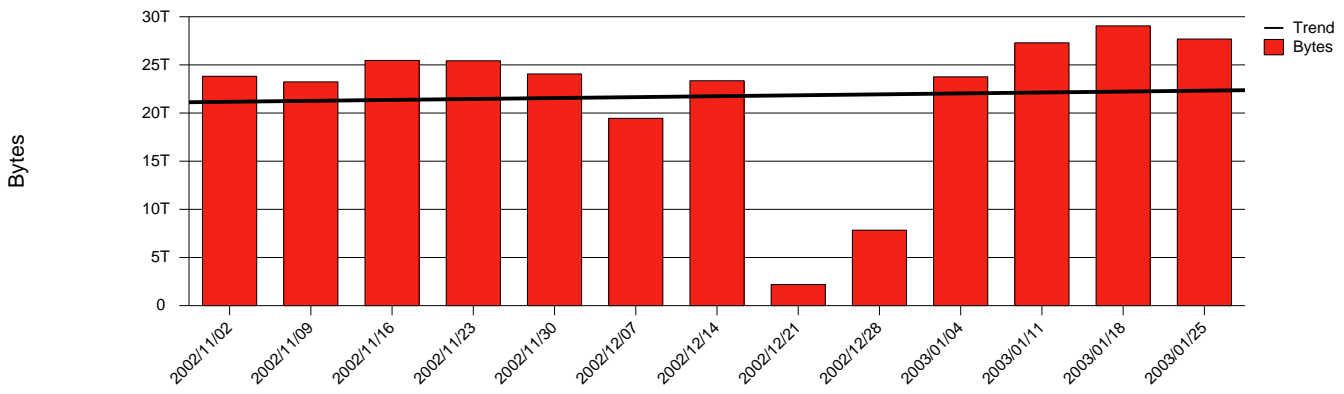

Total Network Volume by Month

Total Network Volume by Week

Total Network Volume by Day

Situations to Watch

Rank	Element Name	Variable	Threshold	Monthly Average		Days to (from)
			Value	Actual	Predicted	Threshold
1	umu1-SRP(In)	Volume (Bandwidth %)	80.000	6.276	6.154	Increasing
2	umu2-SRP(In)	Volume (Bandwidth %)	80.000	0.064	0.906	Increasing
3	umu2-SRP(Out)	Volume (Bandwidth %)	80.000	0.119	1.429	Increasing
4	umu2-SRP(In)	Errors (% Frames)	5.000	0.000	0.000	Increasing
5	umu1-SRP(In)	Errors (% Frames)	5.000	0.000	0.000	Decreasing
6	umu1-SRP(Out)	Volume (Bandwidth %)	80.000	7.934	7.664	Decreasing

Volume Leaders

Volume Leaders in Bytes

Rank	Prior Rank	Element Name	Speed	Volume		Bandwidth		Health Index	
				Bytes	vs Baseline	Avg	Peak	Avg	Peak
1	1	umu1-SRP(Out)	2.5 Gbs	63.6 T	34.2%	7.9%	16.7%	0.0	0.0
2	2	umu1-SRP(In)	2.5 Gbs	50.3 T	42.4%	6.3%	15.3%	0.0	0.0
3	4	umu2-SRP(Out)	2.5 Gbs	3.8 G	-99.0%	0.1%	3.1%	0.0	0.0
4	3	umu2-SRP(In)	2.5 Gbs	2.0 G	-71.3%	0.1%	2.2%	0.0	0.0

Health Index Leaders

Rank	Prior Rank	Element Name	Contributor	Health Index		Bandwidth	
				Avg	Peak	Avg	Peak
No elements with nonzero Health Indices were found							

Volume Change Leaders

Rank	Prior Rank	Element Name	Volume	
			Bytes	vs Baseline
1	4	umu2-SRP(Out)	3.8 G	-99.0%
2	3	umu2-SRP(In)	2.0 G	-71.3%
3	1	umu1-SRP(In)	50.3 T	42.4%
4	2	umu1-SRP(Out)	63.6 T	34.2%