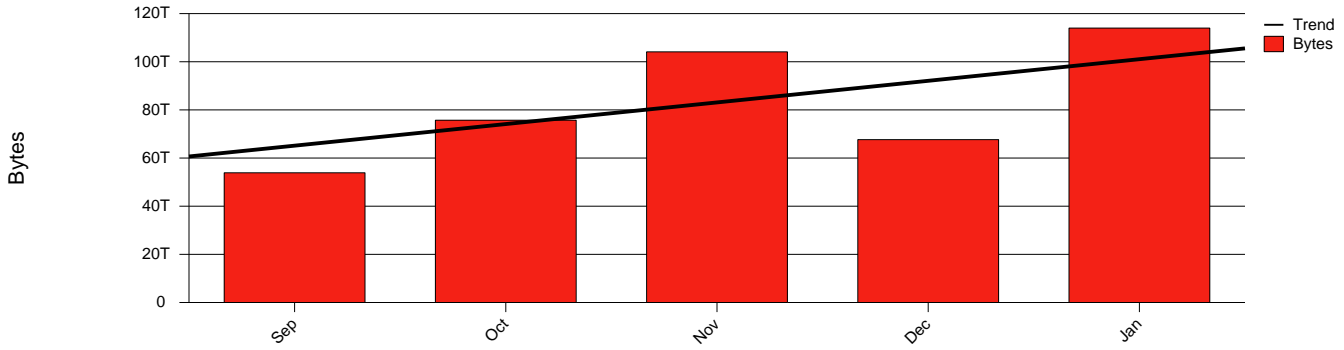

Total Network Volume by Month

Total Network Volume by Week

Total Network Volume by Day

Situations to Watch

Rank	Element Name	Variable	Threshold	Monthly Average		Days to (from)
			Value	Actual	Predicted	Threshold
1	umu1-SRP(In)	Volume (Bandwidth %)	80.000	6.276	6.154	Increasing
2	umu2-SRP(In)	Volume (Bandwidth %)	80.000	0.064	0.906	Increasing
3	umu2-SRP(Out)	Volume (Bandwidth %)	80.000	0.119	1.429	Increasing
4	umu2-SRP(In)	Errors (% Frames)	5.000	0.000	0.000	Increasing
5	umu1-SRP(In)	Errors (% Frames)	5.000	0.000	0.000	Decreasing
6	umu1-SRP(Out)	Volume (Bandwidth %)	80.000	7.934	7.664	Decreasing

Volume Leaders

Volume Leaders in Bytes

Rank	Prior Rank	Element Name	Speed	Volume		Bandwidth		Health Index	
				Bytes	vs Baseline	Avg	Peak	Avg	Peak
1	1	umu1-SRP(Out)	2.5 Gbs	63.6 T	34.2%	7.9%	16.7%	0.0	0.0
2	2	umu1-SRP(In)	2.5 Gbs	50.3 T	42.4%	6.3%	15.3%	0.0	0.0
3	4	umu2-SRP(Out)	2.5 Gbs	3.8 G	-99.0%	0.1%	3.1%	0.0	0.0
4	3	umu2-SRP(In)	2.5 Gbs	2.0 G	-71.3%	0.1%	2.2%	0.0	0.0

Health Index Leaders

Rank	Prior Rank	Element Name	Contributor	Health Index		Bandwidth	
				Avg	Peak	Avg	Peak
No elements with nonzero Health Indices were found							

Volume Change Leaders

Rank	Prior Rank	Element Name	Volume	
			Bytes	vs Baseline
1	4	umu2-SRP(Out)	3.8 G	-99.0%
2	3	umu2-SRP(In)	2.0 G	-71.3%
3	1	umu1-SRP(In)	50.3 T	42.4%
4	2	umu1-SRP(Out)	63.6 T	34.2%