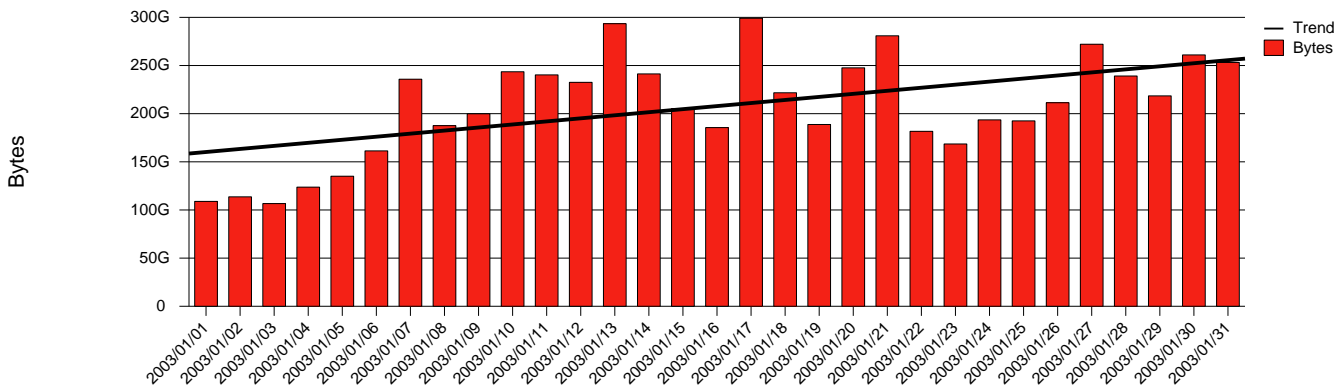

Total Network Volume by Month

Total Network Volume by Week

Total Network Volume by Day

Situations to Watch

Rank	Element Name	Variable	Threshold	Monthly Average		Days to (from)
			Value	Actual	Predicted	Threshold
1	htu1-SRP(In)	Volume (Bandwidth %)	80.000	0.526	0.480	Increasing
2	htu1-SRP(Out)	Volume (Bandwidth %)	80.000	0.099	0.108	Increasing
3	htu2-SRP(In)	Volume (Bandwidth %)	80.000	0.049	0.119	Increasing
4	htu2-SRP(Out)	Volume (Bandwidth %)	80.000	0.106	0.094	Increasing
5	htu2-SRP(In)	Errors (% Frames)	5.000	0.000	0.000	Decreasing
6	htu1-SRP(In)	Errors (% Frames)	5.000	0.000	0.000	Decreasing

Volume Leaders

Volume Leaders in Bytes

Rank	Prior Rank	Element Name	Speed	Volume		Bandwidth		Health Index	
				Bytes	vs Baseline	Avg	Peak	Avg	Peak
1	1	htu1-SRP(In)	2.5 Gbs	4.3 T	60.1%	0.5%	2.5%	0.0	0.0
2	4	htu2-SRP(Out)	2.5 Gbs	874.1 G	50.1%	0.1%	1.0%	0.0	0.0
3	3	htu1-SRP(Out)	2.5 Gbs	817.4 G	116.2%	0.1%	0.9%	0.0	0.0
4	2	htu2-SRP(In)	2.5 Gbs	407.7 G	-16.5%	0.0%	1.1%	0.0	0.0

Health Index Leaders

Rank	Prior Rank	Element Name	Contributor	Health Index		Bandwidth	
				Avg	Peak	Avg	Peak
No elements with nonzero Health Indices were found							

Volume Change Leaders

Rank	Prior Rank	Element Name	Volume	
			Bytes	vs Baseline
1	2	htu1-SRP(Out)	817.4 G	116.2%
2	1	htu1-SRP(In)	4.3 T	60.1%
3	4	htu2-SRP(Out)	874.1 G	50.1%
4	3	htu2-SRP(In)	407.7 G	-16.5%