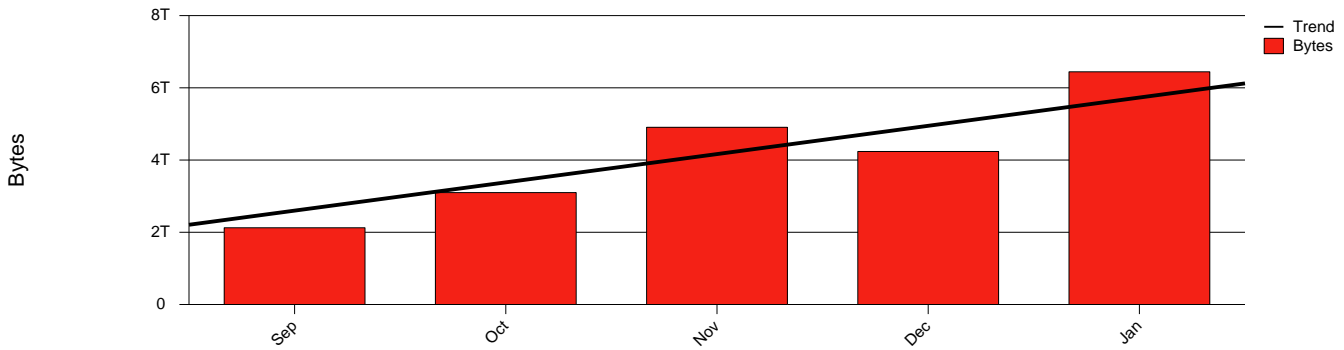

Total Network Volume by Month

Total Network Volume by Week

Total Network Volume by Day

Situations to Watch

Rank	Element Name	Variable	Threshold	Monthly Average		Days to (from)
			Value	Actual	Predicted	Threshold
1	htu1-SRP(In)	Volume (Bandwidth %)	80.000	0.526	0.480	Increasing
2	htu1-SRP(Out)	Volume (Bandwidth %)	80.000	0.099	0.108	Increasing
3	htu2-SRP(In)	Volume (Bandwidth %)	80.000	0.049	0.119	Increasing
4	htu2-SRP(Out)	Volume (Bandwidth %)	80.000	0.106	0.094	Increasing
5	htu2-SRP(In)	Errors (% Frames)	5.000	0.000	0.000	Decreasing
6	htu1-SRP(In)	Errors (% Frames)	5.000	0.000	0.000	Decreasing

Volume Leaders

Volume Leaders in Bytes

Rank	Prior Rank	Element Name	Speed	Volume		Bandwidth		Health Index	
				Bytes	vs Baseline	Avg	Peak	Avg	Peak
1	1	htu1-SRP(In)	2.5 Gbs	4.3 T	60.1%	0.5%	2.5%	0.0	0.0
2	4	htu2-SRP(Out)	2.5 Gbs	874.1 G	50.1%	0.1%	1.0%	0.0	0.0
3	3	htu1-SRP(Out)	2.5 Gbs	817.4 G	116.2%	0.1%	0.9%	0.0	0.0
4	2	htu2-SRP(In)	2.5 Gbs	407.7 G	-16.5%	0.0%	1.1%	0.0	0.0

Health Index Leaders

Rank	Prior Rank	Element Name	Contributor	Health Index		Bandwidth	
				Avg	Peak	Avg	Peak
No elements with nonzero Health Indices were found							

Volume Change Leaders

Rank	Prior Rank	Element Name	Volume	
			Bytes	vs Baseline
1	2	htu1-SRP(Out)	817.4 G	116.2%
2	1	htu1-SRP(In)	4.3 T	60.1%
3	4	htu2-SRP(Out)	874.1 G	50.1%
4	3	htu2-SRP(In)	407.7 G	-16.5%