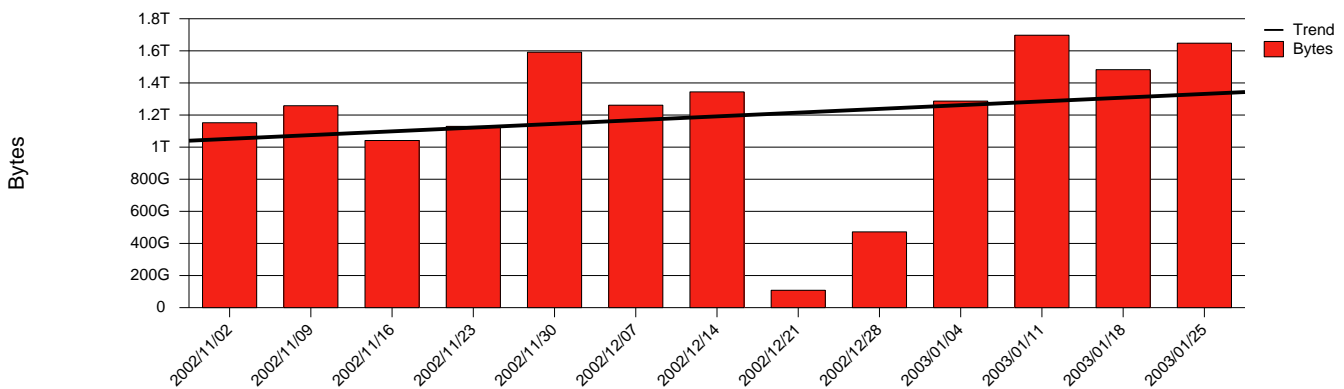

Total Network Volume by Month

Total Network Volume by Week

Total Network Volume by Day

Situations to Watch

Rank	Element Name	Variable	Threshold	Monthly Average		Days to (from)
			Value	Actual	Predicted	Threshold
1	htu1-SRP(In)	Volume (Bandwidth %)	80.000	0.526	0.480	Increasing
2	htu1-SRP(Out)	Volume (Bandwidth %)	80.000	0.099	0.108	Increasing
3	htu2-SRP(In)	Volume (Bandwidth %)	80.000	0.049	0.119	Increasing
4	htu2-SRP(Out)	Volume (Bandwidth %)	80.000	0.106	0.094	Increasing
5	htu2-SRP(In)	Errors (% Frames)	5.000	0.000	0.000	Decreasing
6	htu1-SRP(In)	Errors (% Frames)	5.000	0.000	0.000	Decreasing

Volume Leaders

Volume Leaders in Bytes

Rank	Prior Rank	Element Name	Speed	Volume		Bandwidth		Health Index	
				Bytes	vs Baseline	Avg	Peak	Avg	Peak
1	1	htu1-SRP(In)	2.5 Gbs	4.3 T	60.1%	0.5%	2.5%	0.0	0.0
2	4	htu2-SRP(Out)	2.5 Gbs	874.1 G	50.1%	0.1%	1.0%	0.0	0.0
3	3	htu1-SRP(Out)	2.5 Gbs	817.4 G	116.2%	0.1%	0.9%	0.0	0.0
4	2	htu2-SRP(In)	2.5 Gbs	407.7 G	-16.5%	0.0%	1.1%	0.0	0.0

Health Index Leaders

Rank	Prior Rank	Element Name	Contributor	Health Index		Bandwidth	
				Avg	Peak	Avg	Peak
No elements with nonzero Health Indices were found							

Volume Change Leaders

Rank	Prior Rank	Element Name	Volume	
			Bytes	vs Baseline
1	2	htu1-SRP(Out)	817.4 G	116.2%
2	1	htu1-SRP(In)	4.3 T	60.1%
3	4	htu2-SRP(Out)	874.1 G	50.1%
4	3	htu2-SRP(In)	407.7 G	-16.5%