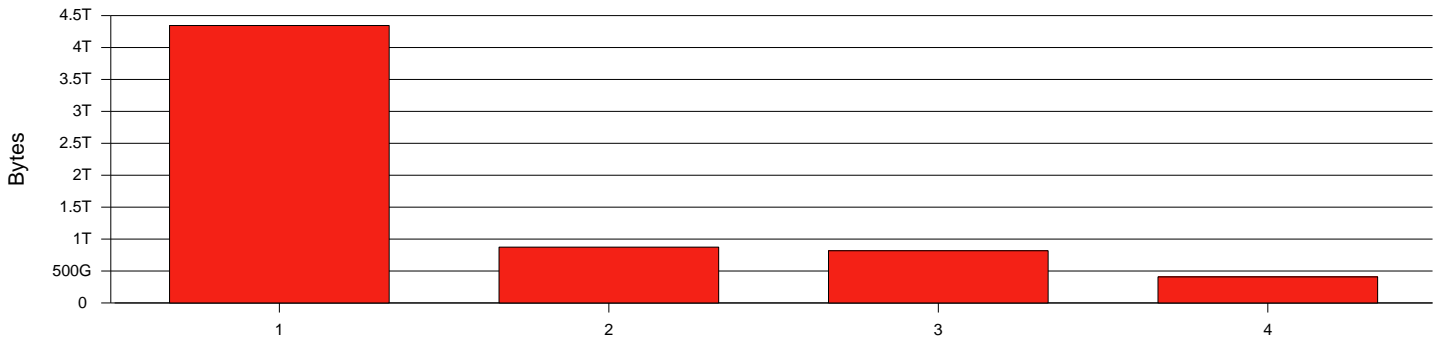

Total Network Volume by Month

Total Network Volume by Week

Total Network Volume by Day

Situations to Watch

Rank	Element Name	Variable	Threshold	Monthly Average		Days to (from)
			Value	Actual	Predicted	Threshold
1	htu1-SRP(In)	Volume (Bandwidth %)	80.000	0.526	0.480	Increasing
2	htu1-SRP(Out)	Volume (Bandwidth %)	80.000	0.099	0.108	Increasing
3	htu2-SRP(In)	Volume (Bandwidth %)	80.000	0.049	0.119	Increasing
4	htu2-SRP(Out)	Volume (Bandwidth %)	80.000	0.106	0.094	Increasing
5	htu2-SRP(In)	Errors (% Frames)	5.000	0.000	0.000	Decreasing
6	htu1-SRP(In)	Errors (% Frames)	5.000	0.000	0.000	Decreasing

Volume Leaders

Volume Leaders in Bytes

Rank	Prior Rank	Element Name	Speed	Volume		Bandwidth		Health Index	
				Bytes	vs Baseline	Avg	Peak	Avg	Peak
1	1	htu1-SRP(In)	2.5 Gbs	4.3 T	60.1%	0.5%	2.5%	0.0	0.0
2	4	htu2-SRP(Out)	2.5 Gbs	874.1 G	50.1%	0.1%	1.0%	0.0	0.0
3	3	htu1-SRP(Out)	2.5 Gbs	817.4 G	116.2%	0.1%	0.9%	0.0	0.0
4	2	htu2-SRP(In)	2.5 Gbs	407.7 G	-16.5%	0.0%	1.1%	0.0	0.0

Health Index Leaders

Rank	Prior Rank	Element Name	Contributor	Health Index		Bandwidth	
				Avg	Peak	Avg	Peak
No elements with nonzero Health Indices were found							

Volume Change Leaders

Rank	Prior Rank	Element Name	Volume	
			Bytes	vs Baseline
1	2	htu1-SRP(Out)	817.4 G	116.2%
2	1	htu1-SRP(In)	4.3 T	60.1%
3	4	htu2-SRP(Out)	874.1 G	50.1%
4	3	htu2-SRP(In)	407.7 G	-16.5%