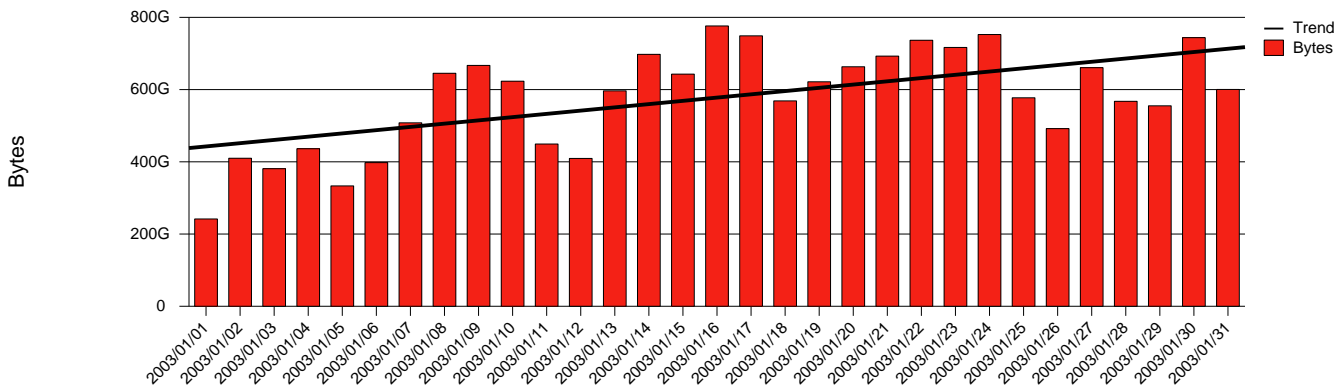

Total Network Volume by Month

Total Network Volume by Week

Total Network Volume by Day

Situations to Watch

Rank	Element Name	Variable	Threshold	Monthly Average		Days to (from)
			Value	Actual	Predicted	Threshold
1	kth1-SRP(Out)	Volume (Bandwidth %)	80.000	1.299	1.317	Increasing
2	kth1-SRP(In)	Volume (Bandwidth %)	80.000	0.867	0.764	Decreasing
3	kth1-SRP(In)	Errors (% Frames)	5.000	0.000	0.000	Decreasing
4	kth2-SRP(In)	Volume (Bandwidth %)	80.000	0.364	0.378	Decreasing
5	kth2-SRP(In)	Errors (% Frames)	5.000	0.000	0.000	Decreasing
6	kth2-SRP(Out)	Volume (Bandwidth %)	80.000	0.208	0.231	Decreasing

Report for 2003/01/31

Volume Leaders

Volume Leaders in Bytes

Rank	Prior Rank	Element Name	Speed	Volume		Bandwidth		Health Index	
				Bytes	vs Baseline	Avg	Peak	Avg	Peak
1	1	kth1-SRP(Out)	2.5 Gbs	10.7 T	87.1%	1.3%	5.4%	0.0	0.0
2	2	kth1-SRP(In)	2.5 Gbs	7.2 T	98.3%	0.9%	7.0%	0.0	0.0
3	3	kth2-SRP(In)	2.5 Gbs	20.0 G	-97.8%	0.4%	0.9%	0.0	0.0
4	4	kth2-SRP(Out)	2.5 Gbs	11.4 G	-98.0%	0.2%	0.7%	0.0	0.0

Health Index Leaders

Rank	Prior Rank	Element Name	Contributor	Health Index		Bandwidth	
				Avg	Peak	Avg	Peak
No elements with nonzero Health Indices were found							

Volume Change Leaders

Rank	Prior Rank	Element Name	Volume	
			Bytes	vs Baseline
1	1	kth1-SRP(In)	7.2 T	98.3%
2	4	kth2-SRP(Out)	11.4 G	-98.0%
3	3	kth2-SRP(In)	20.0 G	-97.8%
4	2	kth1-SRP(Out)	10.7 T	87.1%