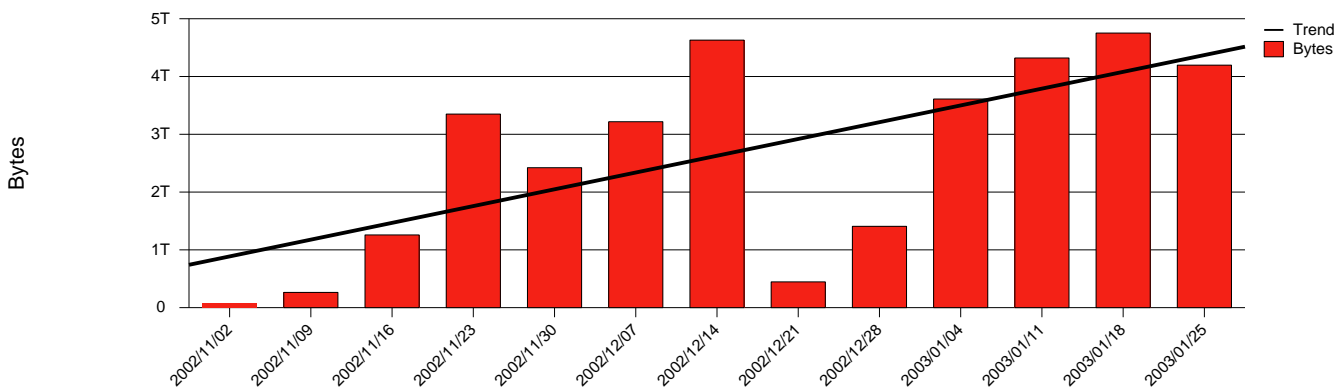

Total Network Volume by Month

Total Network Volume by Week

Total Network Volume by Day

Situations to Watch

Rank	Element Name	Variable	Threshold	Monthly Average		Days to (from)
			Value	Actual	Predicted	Threshold
1	kth1-SRP(Out)	Volume (Bandwidth %)	80.000	1.299	1.317	Increasing
2	kth1-SRP(In)	Volume (Bandwidth %)	80.000	0.867	0.764	Decreasing
3	kth1-SRP(In)	Errors (% Frames)	5.000	0.000	0.000	Decreasing
4	kth2-SRP(In)	Volume (Bandwidth %)	80.000	0.364	0.378	Decreasing
5	kth2-SRP(In)	Errors (% Frames)	5.000	0.000	0.000	Decreasing
6	kth2-SRP(Out)	Volume (Bandwidth %)	80.000	0.208	0.231	Decreasing

Report for 2003/01/31

Volume Leaders

Volume Leaders in Bytes

Rank	Prior Rank	Element Name	Speed	Volume		Bandwidth		Health Index	
				Bytes	vs Baseline	Avg	Peak	Avg	Peak
1	1	kth1-SRP(Out)	2.5 Gbs	10.7 T	87.1%	1.3%	5.4%	0.0	0.0
2	2	kth1-SRP(In)	2.5 Gbs	7.2 T	98.3%	0.9%	7.0%	0.0	0.0
3	3	kth2-SRP(In)	2.5 Gbs	20.0 G	-97.8%	0.4%	0.9%	0.0	0.0
4	4	kth2-SRP(Out)	2.5 Gbs	11.4 G	-98.0%	0.2%	0.7%	0.0	0.0

Health Index Leaders

Rank	Prior Rank	Element Name	Contributor	Health Index		Bandwidth	
				Avg	Peak	Avg	Peak
No elements with nonzero Health Indices were found							

Volume Change Leaders

Rank	Prior Rank	Element Name	Volume	
			Bytes	vs Baseline
1	1	kth1-SRP(In)	7.2 T	98.3%
2	4	kth2-SRP(Out)	11.4 G	-98.0%
3	3	kth2-SRP(In)	20.0 G	-97.8%
4	2	kth1-SRP(Out)	10.7 T	87.1%