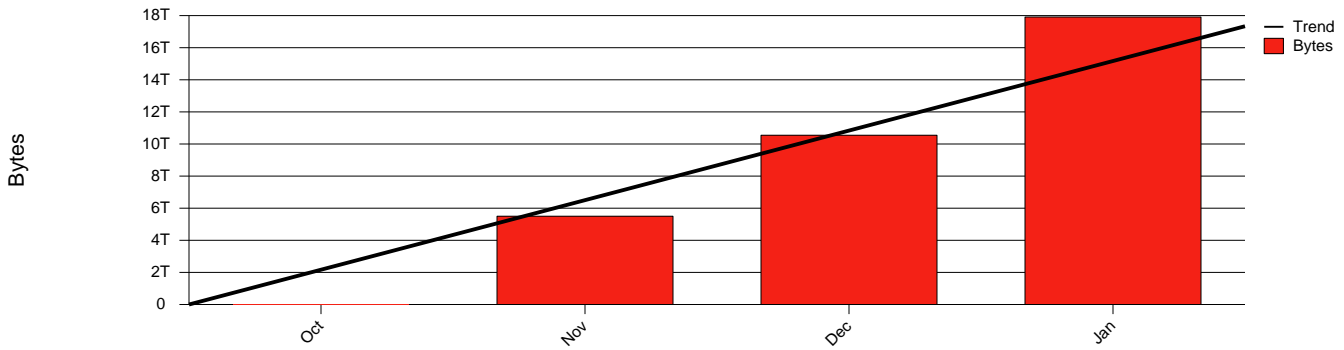

Total Network Volume by Month

Total Network Volume by Week

Total Network Volume by Day

Situations to Watch

Rank	Element Name	Variable	Threshold	Monthly Average		Days to (from)
			Value	Actual	Predicted	Threshold
1	kth1-SRP(Out)	Volume (Bandwidth %)	80.000	1.299	1.317	Increasing
2	kth1-SRP(In)	Volume (Bandwidth %)	80.000	0.867	0.764	Decreasing
3	kth1-SRP(In)	Errors (% Frames)	5.000	0.000	0.000	Decreasing
4	kth2-SRP(In)	Volume (Bandwidth %)	80.000	0.364	0.378	Decreasing
5	kth2-SRP(In)	Errors (% Frames)	5.000	0.000	0.000	Decreasing
6	kth2-SRP(Out)	Volume (Bandwidth %)	80.000	0.208	0.231	Decreasing

Report for 2003/01/31

Volume Leaders

Volume Leaders in Bytes

Rank	Prior Rank	Element Name	Speed	Volume		Bandwidth		Health Index	
				Bytes	vs Baseline	Avg	Peak	Avg	Peak
1	1	kth1-SRP(Out)	2.5 Gbs	10.7 T	87.1%	1.3%	5.4%	0.0	0.0
2	2	kth1-SRP(In)	2.5 Gbs	7.2 T	98.3%	0.9%	7.0%	0.0	0.0
3	3	kth2-SRP(In)	2.5 Gbs	20.0 G	-97.8%	0.4%	0.9%	0.0	0.0
4	4	kth2-SRP(Out)	2.5 Gbs	11.4 G	-98.0%	0.2%	0.7%	0.0	0.0

Health Index Leaders

Rank	Prior Rank	Element Name	Contributor	Health Index		Bandwidth	
				Avg	Peak	Avg	Peak
No elements with nonzero Health Indices were found							

Volume Change Leaders

Rank	Prior Rank	Element Name	Volume	
			Bytes	vs Baseline
1	1	kth1-SRP(In)	7.2 T	98.3%
2	4	kth2-SRP(Out)	11.4 G	-98.0%
3	3	kth2-SRP(In)	20.0 G	-97.8%
4	2	kth1-SRP(Out)	10.7 T	87.1%