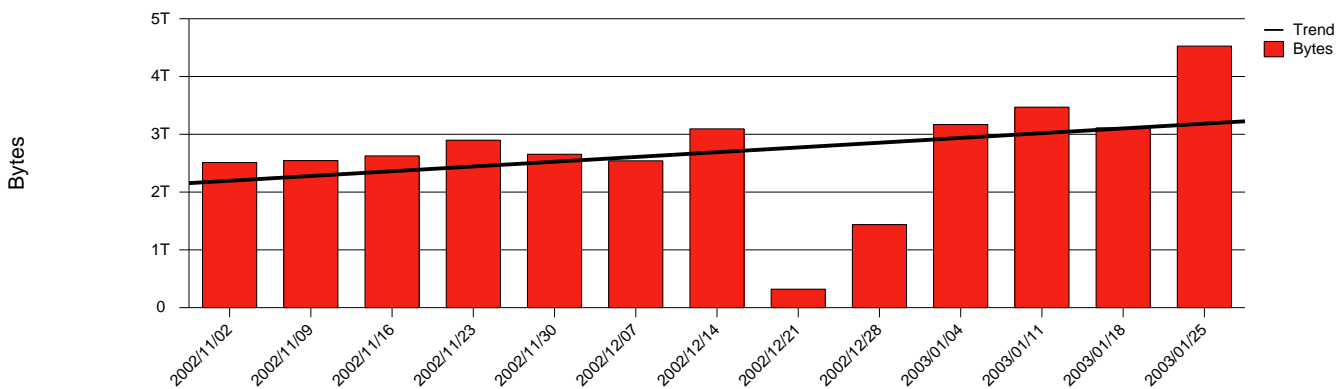

**Total Network Volume by Month**

**Total Network Volume by Week**

**Total Network Volume by Day**

**Situations to Watch**

Rank	Element Name	Variable	Threshold	Monthly Average		Days to (from)
			Value	Actual	Predicted	Threshold
1	ki1-SRP(In)	Errors (% Frames)	5.000	7.117	11.845	(77)
2	ki2-SRP(In)	Volume (Bandwidth %)	80.000	0.400	0.414	Increasing
3	ki2-SRP(Out)	Volume (Bandwidth %)	80.000	0.212	0.170	Increasing
4	ki1-SRP(In)	Volume (Bandwidth %)	80.000	0.426	0.376	Decreasing
5	ki1-SRP(Out)	Volume (Bandwidth %)	80.000	0.826	0.570	Decreasing
6	ki2-SRP(In)	Errors (% Frames)	5.000	0.000	0.070	Decreasing

### Volume Leaders

### Volume Leaders in Bytes

Rank	Prior Rank	Element Name	Speed	Volume		Bandwidth		Health Index	
				Bytes	vs Baseline	Avg	Peak	Avg	Peak
1	1	ki1-SRP(Out)	2.5 Gbs	6.8 T	22.1%	0.8%	3.8%	0.0	0.0
2	3	ki1-SRP(In)	2.5 Gbs	3.5 T	34.0%	0.4%	8.9%	0.9	8.0
3	2	ki2-SRP(In)	2.5 Gbs	3.3 T	32.7%	0.4%	3.0%	0.0	0.0
4	4	ki2-SRP(Out)	2.5 Gbs	1.7 T	62.8%	0.2%	3.6%	0.0	0.0