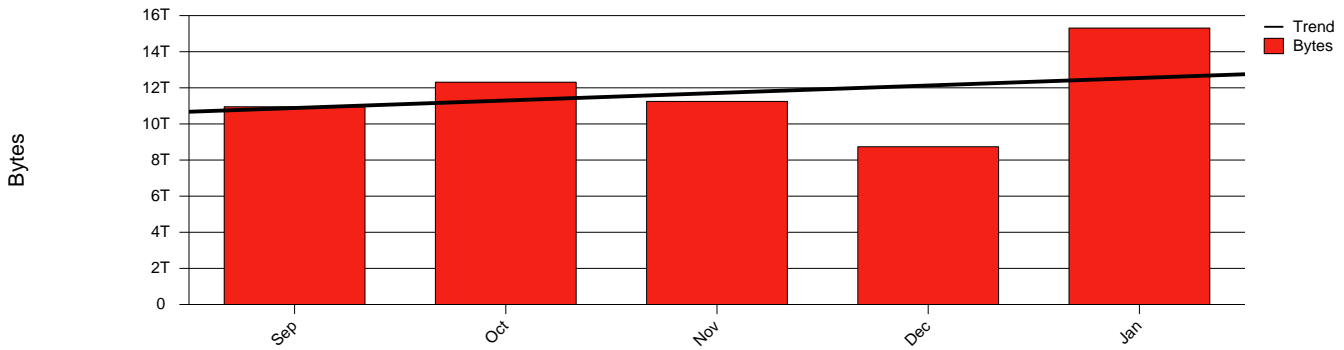

**Total Network Volume by Month**

**Total Network Volume by Week**

**Total Network Volume by Day**

**Situations to Watch**

Rank	Element Name	Variable	Threshold	Monthly Average		Days to (from)
			Value	Actual	Predicted	Threshold
1	ki1-SRP(In)	Errors (% Frames)	5.000	7.117	11.845	(77)
2	ki2-SRP(In)	Volume (Bandwidth %)	80.000	0.400	0.414	Increasing
3	ki2-SRP(Out)	Volume (Bandwidth %)	80.000	0.212	0.170	Increasing
4	ki1-SRP(In)	Volume (Bandwidth %)	80.000	0.426	0.376	Decreasing
5	ki1-SRP(Out)	Volume (Bandwidth %)	80.000	0.826	0.570	Decreasing
6	ki2-SRP(In)	Errors (% Frames)	5.000	0.000	0.070	Decreasing

### Volume Leaders

### Volume Leaders in Bytes

Rank	Prior Rank	Element Name	Speed	Volume		Bandwidth		Health Index	
				Bytes	vs Baseline	Avg	Peak	Avg	Peak
1	1	ki1-SRP(Out)	2.5 Gbs	6.8 T	22.1%	0.8%	3.8%	0.0	0.0
2	3	ki1-SRP(In)	2.5 Gbs	3.5 T	34.0%	0.4%	8.9%	0.9	8.0
3	2	ki2-SRP(In)	2.5 Gbs	3.3 T	32.7%	0.4%	3.0%	0.0	0.0
4	4	ki2-SRP(Out)	2.5 Gbs	1.7 T	62.8%	0.2%	3.6%	0.0	0.0