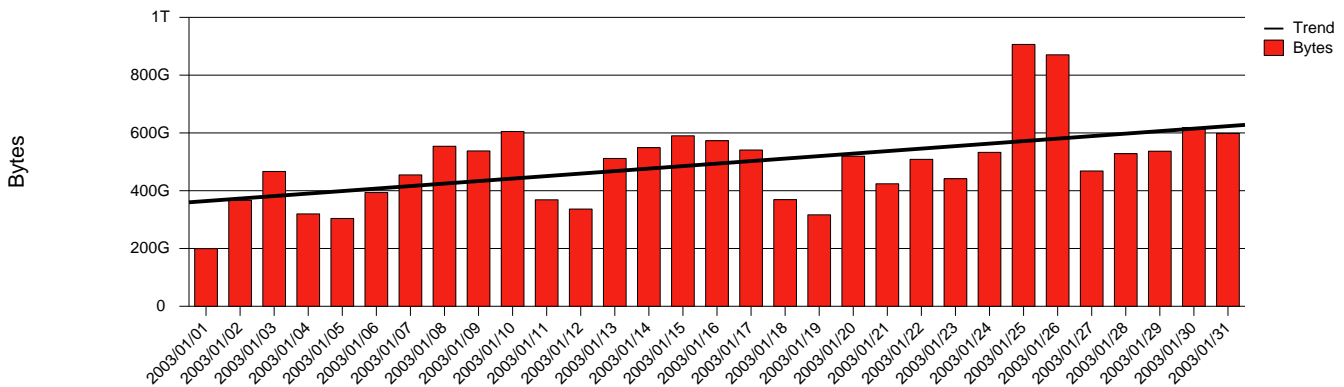

**Total Network Volume by Month**

**Total Network Volume by Week**

**Total Network Volume by Day**

**Situations to Watch**

Rank	Element Name	Variable	Threshold	Monthly Average		Days to (from)
			Value	Actual	Predicted	Threshold
1	ki1-SRP(In)	Errors (% Frames)	5.000	7.117	11.845	(77)
2	ki2-SRP(In)	Volume (Bandwidth %)	80.000	0.400	0.414	Increasing
3	ki2-SRP(Out)	Volume (Bandwidth %)	80.000	0.212	0.170	Increasing
4	ki1-SRP(In)	Volume (Bandwidth %)	80.000	0.426	0.376	Decreasing
5	ki1-SRP(Out)	Volume (Bandwidth %)	80.000	0.826	0.570	Decreasing
6	ki2-SRP(In)	Errors (% Frames)	5.000	0.000	0.070	Decreasing

### Volume Leaders

### Volume Leaders in Bytes

Rank	Prior Rank	Element Name	Speed	Volume		Bandwidth		Health Index	
				Bytes	vs Baseline	Avg	Peak	Avg	Peak
1	1	ki1-SRP(Out)	2.5 Gbs	6.8 T	22.1%	0.8%	3.8%	0.0	0.0
2	3	ki1-SRP(In)	2.5 Gbs	3.5 T	34.0%	0.4%	8.9%	0.9	8.0
3	2	ki2-SRP(In)	2.5 Gbs	3.3 T	32.7%	0.4%	3.0%	0.0	0.0
4	4	ki2-SRP(Out)	2.5 Gbs	1.7 T	62.8%	0.2%	3.6%	0.0	0.0