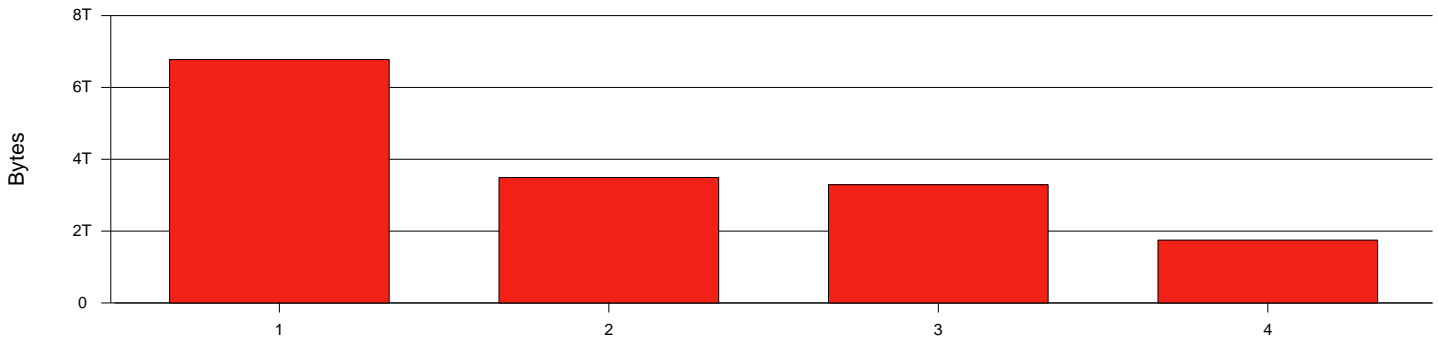

**Total Network Volume by Month**

**Total Network Volume by Week**

**Total Network Volume by Day**

**Situations to Watch**

Rank	Element Name	Variable	Threshold	Monthly Average		Days to (from)
			Value	Actual	Predicted	Threshold
1	ki1-SRP(In)	Errors (% Frames)	5.000	7.117	11.845	(77)
2	ki2-SRP(In)	Volume (Bandwidth %)	80.000	0.400	0.414	Increasing
3	ki2-SRP(Out)	Volume (Bandwidth %)	80.000	0.212	0.170	Increasing
4	ki1-SRP(In)	Volume (Bandwidth %)	80.000	0.426	0.376	Decreasing
5	ki1-SRP(Out)	Volume (Bandwidth %)	80.000	0.826	0.570	Decreasing
6	ki2-SRP(In)	Errors (% Frames)	5.000	0.000	0.070	Decreasing

### Volume Leaders

### Volume Leaders in Bytes

Rank	Prior Rank	Element Name	Speed	Volume		Bandwidth		Health Index	
				Bytes	vs Baseline	Avg	Peak	Avg	Peak
1	1	ki1-SRP(Out)	2.5 Gbs	6.8 T	22.1%	0.8%	3.8%	0.0	0.0
2	3	ki1-SRP(In)	2.5 Gbs	3.5 T	34.0%	0.4%	8.9%	0.9	8.0
3	2	ki2-SRP(In)	2.5 Gbs	3.3 T	32.7%	0.4%	3.0%	0.0	0.0
4	4	ki2-SRP(Out)	2.5 Gbs	1.7 T	62.8%	0.2%	3.6%	0.0	0.0