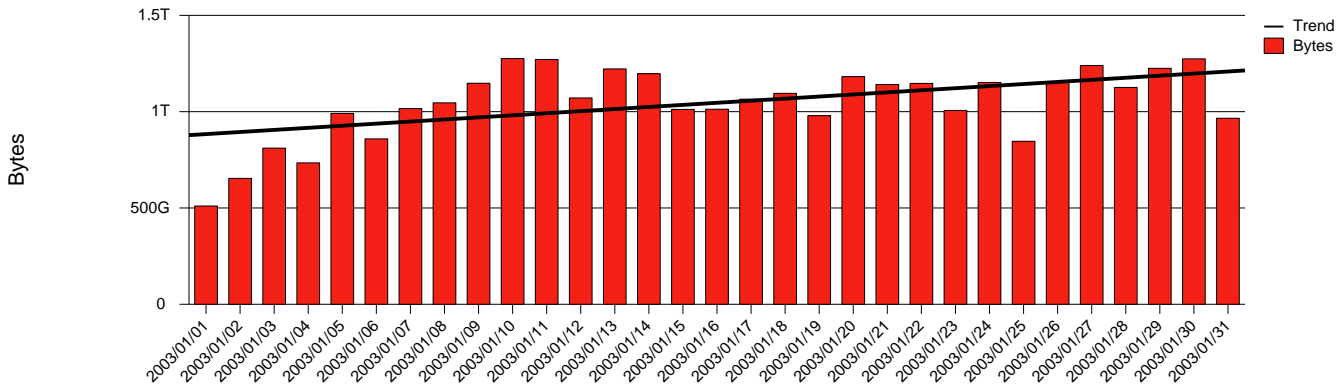

**Total Network Volume by Month**

**Total Network Volume by Week**

**Total Network Volume by Day**

**Situations to Watch**

Rank	Element Name	Variable	Threshold	Monthly Average		Days to (from)
			Value	Actual	Predicted	Threshold
1	bth1-SRP(Out)	Volume (Bandwidth %)	80.000	1.966	1.952	Increasing
2	bth1-SRP(In)	Volume (Bandwidth %)	80.000	1.966	1.932	Increasing
3	bth1-SRP(In)	Errors (% Frames)	5.000	0.000	0.000	Decreasing
4	bth2-SRP(In)	Volume (Bandwidth %)	80.000	0.001	0.001	Decreasing
5	bth2-SRP(In)	Errors (% Frames)	5.000	0.000	0.000	Decreasing
6	bth2-SRP(Out)	Volume (Bandwidth %)	80.000	0.000	0.054	Decreasing

### Volume Leaders

### Volume Leaders in Bytes

Rank	Prior Rank	Element Name	Speed	Volume		Bandwidth		Health Index	
				Bytes	vs Baseline	Avg	Peak	Avg	Peak
1	2	bth1-SRP(In)	2.5 Gbs	16.2 T	42.5%	2.0%	6.5%	0.0	0.0
2	1	bth1-SRP(Out)	2.5 Gbs	16.2 T	62.5%	2.0%	5.0%	0.0	0.0
3	3	bth2-SRP(In)	2.5 Gbs	10.2 G	13.3%	0.0%	0.0%	0.0	0.0
4	4	bth2-SRP(Out)	2.5 Gbs	1.6 G	-99.8%	0.0%	0.0%	0.0	0.0