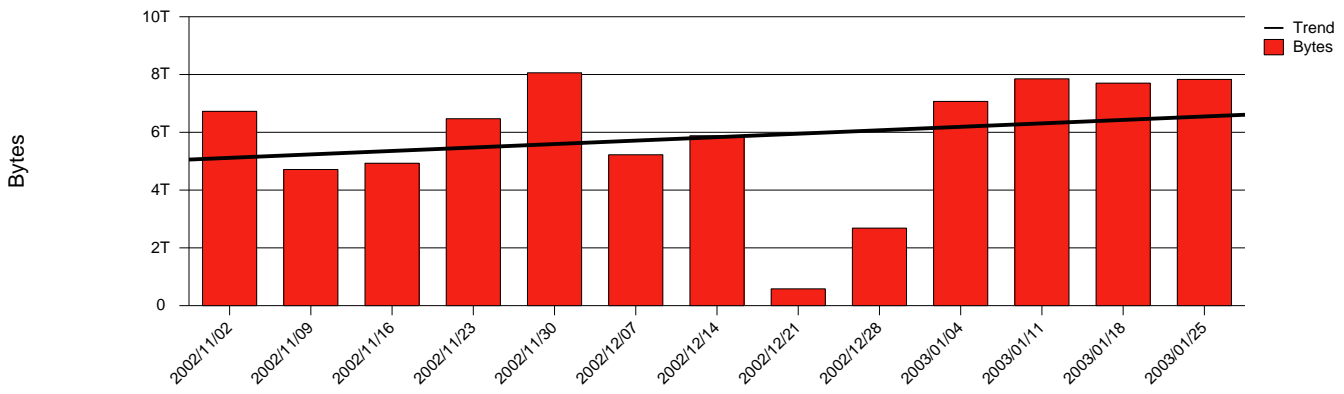

**Total Network Volume by Month**

**Total Network Volume by Week**

**Total Network Volume by Day**

**Situations to Watch**

Rank	Element Name	Variable	Threshold	Monthly Average		Days to (from)
			Value	Actual	Predicted	Threshold
1	bth1-SRP(Out)	Volume (Bandwidth %)	80.000	1.966	1.952	Increasing
2	bth1-SRP(In)	Volume (Bandwidth %)	80.000	1.966	1.932	Increasing
3	bth1-SRP(In)	Errors (% Frames)	5.000	0.000	0.000	Decreasing
4	bth2-SRP(In)	Volume (Bandwidth %)	80.000	0.001	0.001	Decreasing
5	bth2-SRP(In)	Errors (% Frames)	5.000	0.000	0.000	Decreasing
6	bth2-SRP(Out)	Volume (Bandwidth %)	80.000	0.000	0.054	Decreasing

### Volume Leaders

### Volume Leaders in Bytes

Rank	Prior Rank	Element Name	Speed	Volume		Bandwidth		Health Index	
				Bytes	vs Baseline	Avg	Peak	Avg	Peak
1	2	bth1-SRP(In)	2.5 Gbs	16.2 T	42.5%	2.0%	6.5%	0.0	0.0
2	1	bth1-SRP(Out)	2.5 Gbs	16.2 T	62.5%	2.0%	5.0%	0.0	0.0
3	3	bth2-SRP(In)	2.5 Gbs	10.2 G	13.3%	0.0%	0.0%	0.0	0.0
4	4	bth2-SRP(Out)	2.5 Gbs	1.6 G	-99.8%	0.0%	0.0%	0.0	0.0