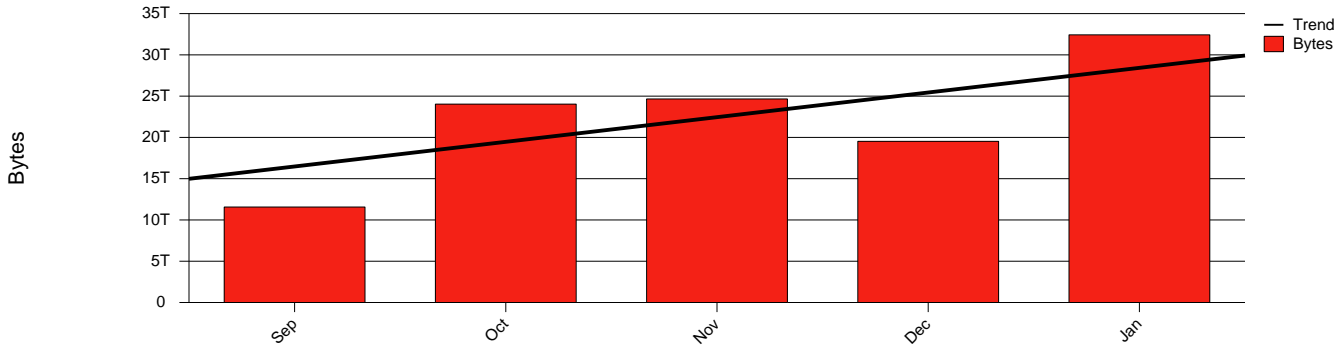

**Total Network Volume by Month**

**Total Network Volume by Week**

**Total Network Volume by Day**

**Situations to Watch**

Rank	Element Name	Variable	Threshold	Monthly Average		Days to (from)
			Value	Actual	Predicted	Threshold
1	bth1-SRP(Out)	Volume (Bandwidth %)	80.000	1.966	1.952	Increasing
2	bth1-SRP(In)	Volume (Bandwidth %)	80.000	1.966	1.932	Increasing
3	bth1-SRP(In)	Errors (% Frames)	5.000	0.000	0.000	Decreasing
4	bth2-SRP(In)	Volume (Bandwidth %)	80.000	0.001	0.001	Decreasing
5	bth2-SRP(In)	Errors (% Frames)	5.000	0.000	0.000	Decreasing
6	bth2-SRP(Out)	Volume (Bandwidth %)	80.000	0.000	0.054	Decreasing

### Volume Leaders

### Volume Leaders in Bytes

Rank	Prior Rank	Element Name	Speed	Volume		Bandwidth		Health Index	
				Bytes	vs Baseline	Avg	Peak	Avg	Peak
1	2	bth1-SRP(In)	2.5 Gbs	16.2 T	42.5%	2.0%	6.5%	0.0	0.0
2	1	bth1-SRP(Out)	2.5 Gbs	16.2 T	62.5%	2.0%	5.0%	0.0	0.0
3	3	bth2-SRP(In)	2.5 Gbs	10.2 G	13.3%	0.0%	0.0%	0.0	0.0
4	4	bth2-SRP(Out)	2.5 Gbs	1.6 G	-99.8%	0.0%	0.0%	0.0	0.0