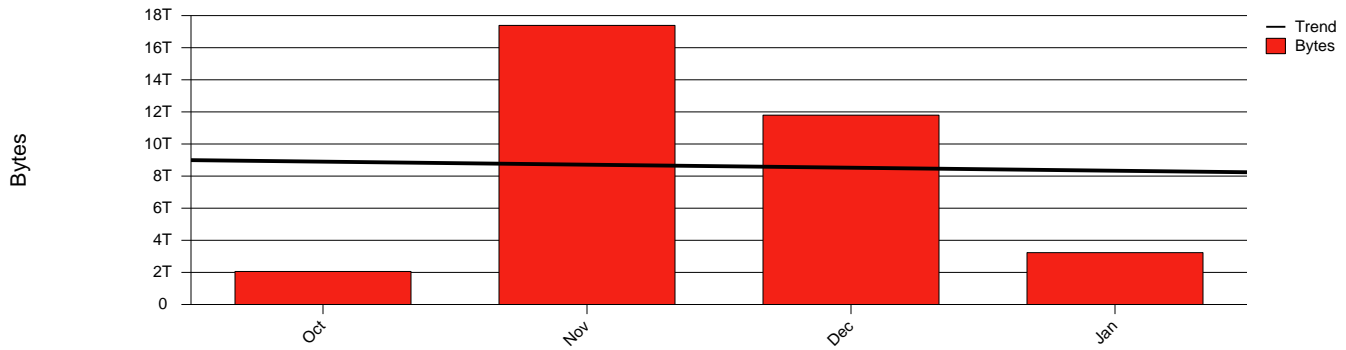

Total Network Volume by Month

Total Network Volume by Week

Total Network Volume by Day

Situations to Watch

Rank	Element Name	Variable	Threshold	Monthly Average		Days to (from)
			Value	Actual	Predicted	Threshold
1	oru1-SRP(Out)	Volume (Bandwidth %)	80.000	0.030	0.030	Increasing
2	oru2-SRP(In)	Volume (Bandwidth %)	80.000	0.015	0.011	Increasing
3	oru1-SRP(In)	Volume (Bandwidth %)	80.000	0.002	0.002	Decreasing
4	oru2-SRP(In)	Errors (% Frames)	5.000	0.000	0.000	Decreasing
5	oru2-SRP(Out)	Volume (Bandwidth %)	80.000	1.467	1.639	Decreasing

Volume Leaders

Volume Leaders in Bytes

Rank	Prior Rank	Element Name	Speed	Volume		Bandwidth		Health Index	
				Bytes	vs Baseline	Avg	Peak	Avg	Peak
1	1	oru2-SRP(Out)	2.5 Gbs	3.0 T	-65.0%	1.5%	4.3%	0.0	0.0
2	4	oru1-SRP(Out)	2.5 Gbs	190.6 G	100.0%	0.0%	0.9%	0.0	0.0
3	3	oru2-SRP(In)	2.5 Gbs	31.5 G	287.7%	0.0%	1.6%	0.0	8.0
4	2	oru1-SRP(In)	2.5 Gbs	12.0 G	91.7%	0.0%	1.9%	0.0	0.0