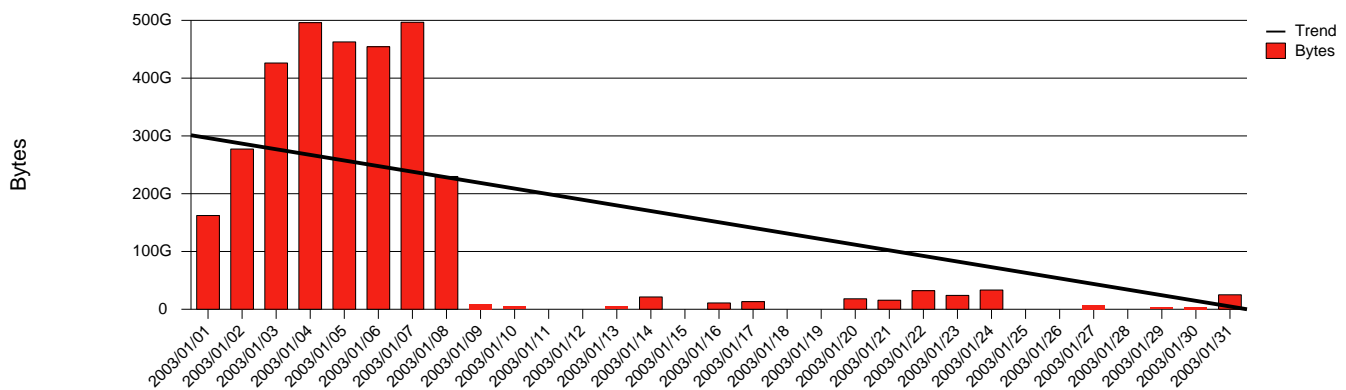

Total Network Volume by Month

Total Network Volume by Week

Total Network Volume by Day

Situations to Watch

Rank	Element Name	Variable	Threshold	Monthly Average		Days to (from)
			Value	Actual	Predicted	Threshold
1	oru1-SRP(Out)	Volume (Bandwidth %)	80.000	0.030	0.030	Increasing
2	oru2-SRP(In)	Volume (Bandwidth %)	80.000	0.015	0.011	Increasing
3	oru1-SRP(In)	Volume (Bandwidth %)	80.000	0.002	0.002	Decreasing
4	oru2-SRP(In)	Errors (% Frames)	5.000	0.000	0.000	Decreasing
5	oru2-SRP(Out)	Volume (Bandwidth %)	80.000	1.467	1.639	Decreasing

Volume Leaders

Volume Leaders in Bytes

Rank	Prior Rank	Element Name	Speed	Volume		Bandwidth		Health Index	
				Bytes	vs Baseline	Avg	Peak	Avg	Peak
1	1	oru2-SRP(Out)	2.5 Gbs	3.0 T	-65.0%	1.5%	4.3%	0.0	0.0
2	4	oru1-SRP(Out)	2.5 Gbs	190.6 G	100.0%	0.0%	0.9%	0.0	0.0
3	3	oru2-SRP(In)	2.5 Gbs	31.5 G	287.7%	0.0%	1.6%	0.0	8.0
4	2	oru1-SRP(In)	2.5 Gbs	12.0 G	91.7%	0.0%	1.9%	0.0	0.0