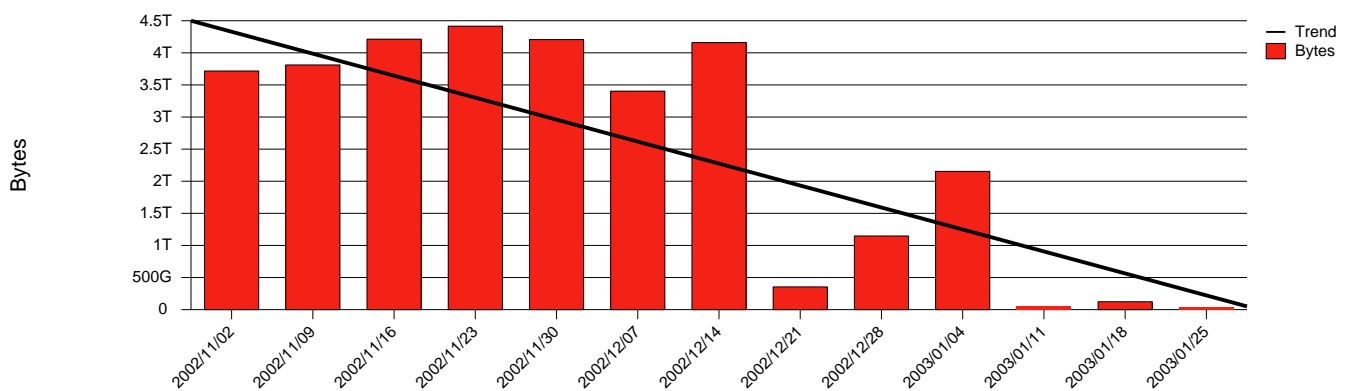

Total Network Volume by Month

Total Network Volume by Week

Total Network Volume by Day

Situations to Watch

Rank	Element Name	Variable	Threshold	Monthly Average		Days to (from)
			Value	Actual	Predicted	Threshold
1	oru1-SRP(Out)	Volume (Bandwidth %)	80.000	0.030	0.030	Increasing
2	oru2-SRP(In)	Volume (Bandwidth %)	80.000	0.015	0.011	Increasing
3	oru1-SRP(In)	Volume (Bandwidth %)	80.000	0.002	0.002	Decreasing
4	oru2-SRP(In)	Errors (% Frames)	5.000	0.000	0.000	Decreasing
5	oru2-SRP(Out)	Volume (Bandwidth %)	80.000	1.467	1.639	Decreasing

Volume Leaders

Volume Leaders in Bytes

Rank	Prior Rank	Element Name	Speed	Volume		Bandwidth		Health Index	
				Bytes	vs Baseline	Avg	Peak	Avg	Peak
1	1	oru2-SRP(Out)	2.5 Gbs	3.0 T	-65.0%	1.5%	4.3%	0.0	0.0
2	4	oru1-SRP(Out)	2.5 Gbs	190.6 G	100.0%	0.0%	0.9%	0.0	0.0
3	3	oru2-SRP(In)	2.5 Gbs	31.5 G	287.7%	0.0%	1.6%	0.0	8.0
4	2	oru1-SRP(In)	2.5 Gbs	12.0 G	91.7%	0.0%	1.9%	0.0	0.0