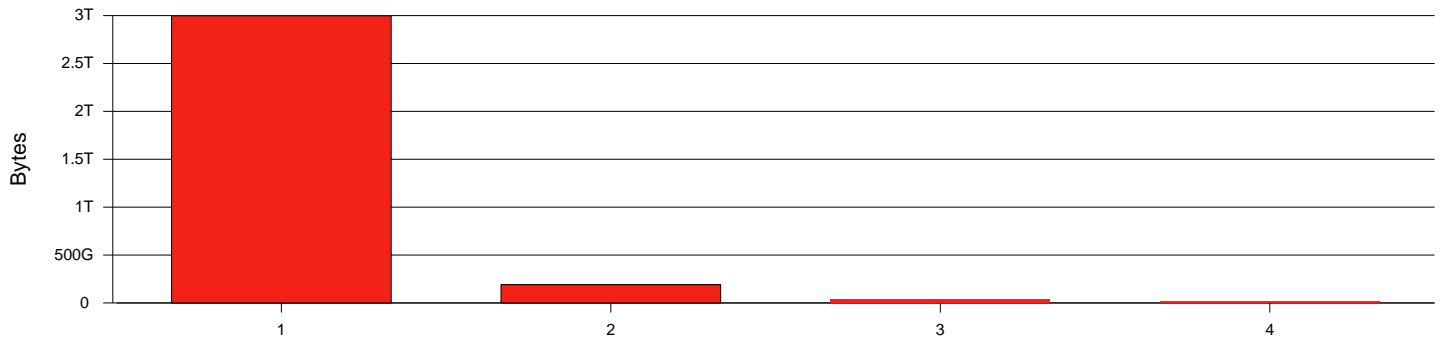

Total Network Volume by Month

Total Network Volume by Week

Total Network Volume by Day

Situations to Watch

Rank	Element Name	Variable	Threshold	Monthly Average		Days to (from)
			Value	Actual	Predicted	Threshold
1	oru1-SRP(Out)	Volume (Bandwidth %)	80.000	0.030	0.030	Increasing
2	oru2-SRP(In)	Volume (Bandwidth %)	80.000	0.015	0.011	Increasing
3	oru1-SRP(In)	Volume (Bandwidth %)	80.000	0.002	0.002	Decreasing
4	oru2-SRP(In)	Errors (% Frames)	5.000	0.000	0.000	Decreasing
5	oru2-SRP(Out)	Volume (Bandwidth %)	80.000	1.467	1.639	Decreasing

Volume Leaders

Volume Leaders in Bytes

Rank	Prior Rank	Element Name	Speed	Volume		Bandwidth		Health Index	
				Bytes	vs Baseline	Avg	Peak	Avg	Peak
1	1	oru2-SRP(Out)	2.5 Gbs	3.0 T	-65.0%	1.5%	4.3%	0.0	0.0
2	4	oru1-SRP(Out)	2.5 Gbs	190.6 G	100.0%	0.0%	0.9%	0.0	0.0
3	3	oru2-SRP(In)	2.5 Gbs	31.5 G	287.7%	0.0%	1.6%	0.0	8.0
4	2	oru1-SRP(In)	2.5 Gbs	12.0 G	91.7%	0.0%	1.9%	0.0	0.0

Health Index Leaders

Rank	Prior Rank	Element Name	Contributor	Health Index		Bandwidth	
				Avg	Peak	Avg	Peak
1	3	oru2-SRP(In)	Errors	0.0	8.0	0.0%	1.6%

Volume Change Leaders

Rank	Prior Rank	Element Name	Volume	
			Bytes	vs Baseline
1	3	oru2-SRP(In)	31.5 G	287.7%
2	2	oru1-SRP(Out)	190.6 G	100.0%
3	1	oru1-SRP(In)	12.0 G	91.7%
4	4	oru2-SRP(Out)	3.0 T	-65.0%