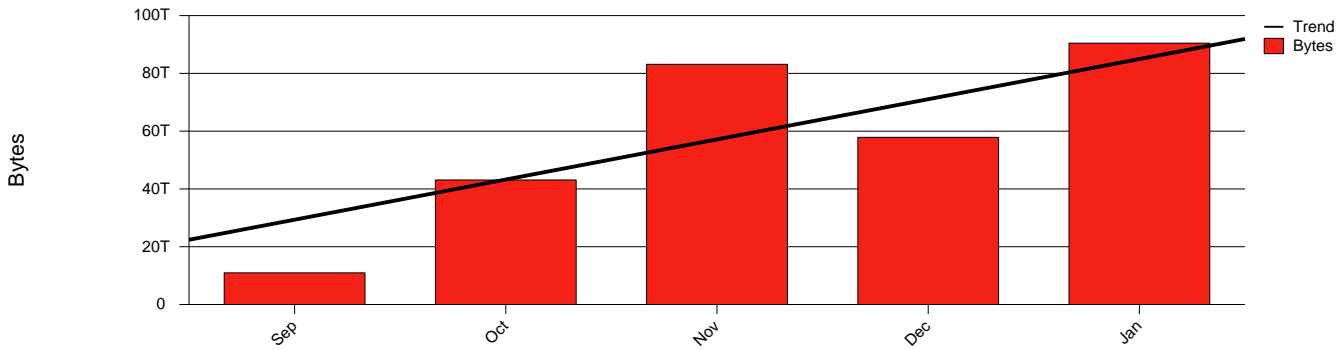

Total Network Volume by Month

Total Network Volume by Week

Total Network Volume by Day

Situations to Watch

Rank	Element Name	Variable	Threshold	Monthly Average		Days to (from) Threshold
			Value	Actual	Predicted	
1	lu2-SRP(In)	Volume (Bandwidth %)	80.000	4.149	4.202	Increasing
2	lu1-SRP(Out)	Volume (Bandwidth %)	80.000	0.986	0.985	Increasing
3	lu1-SRP(In)	Volume (Bandwidth %)	80.000	0.800	0.819	Increasing
4	lu1-SRP(In)	Errors (% Frames)	5.000	0.007	0.004	Increasing
5	lu2-SRP(Out)	Volume (Bandwidth %)	80.000	5.723	6.288	Increasing
6	lu2-SRP(In)	Errors (% Frames)	5.000	0.000	0.000	Increasing

Volume Leaders

Volume Leaders in Bytes

Rank	Prior Rank	Element Name	Speed	Volume		Bandwidth		Health Index	
				Bytes	vs Baseline	Avg	Peak	Avg	Peak
1	1	lu2-SRP(Out)	2.5 Gbs	46.1 T	45.2%	5.7%	10.4%	0.0	0.0
2	2	lu2-SRP(In)	2.5 Gbs	33.4 T	71.4%	4.1%	9.0%	0.0	0.0
3	3	lu1-SRP(Out)	2.5 Gbs	6.1 T	93.0%	1.0%	11.2%	0.0	0.0
4	4	lu1-SRP(In)	2.5 Gbs	4.9 T	79.5%	0.8%	4.4%	0.0	4.0

Health Index Leaders

Rank	Prior Rank	Element Name	Contributor	Health Index		Bandwidth	
				Avg	Peak	Avg	Peak
1	1	lu1-SRP(In)	Errors	0.0	4.0	0.8%	4.4%

Volume Change Leaders

Rank	Prior Rank	Element Name	Volume	
			Bytes	vs Baseline
1	2	lu1-SRP(Out)	6.1 T	93.0%
2	1	lu1-SRP(In)	4.9 T	79.5%
3	3	lu2-SRP(In)	33.4 T	71.4%
4	4	lu2-SRP(Out)	46.1 T	45.2%