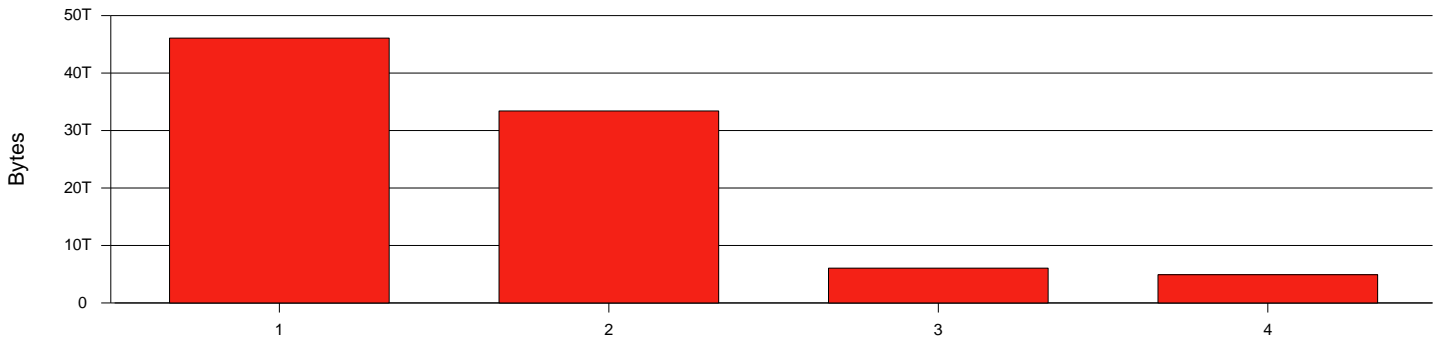

Total Network Volume by Month

Total Network Volume by Week

Total Network Volume by Day

Situations to Watch

Rank	Element Name	Variable	Threshold	Monthly Average		Days to (from) Threshold
			Value	Actual	Predicted	
1	lu2-SRP(In)	Volume (Bandwidth %)	80.000	4.149	4.202	Increasing
2	lu1-SRP(Out)	Volume (Bandwidth %)	80.000	0.986	0.985	Increasing
3	lu1-SRP(In)	Volume (Bandwidth %)	80.000	0.800	0.819	Increasing
4	lu1-SRP(In)	Errors (% Frames)	5.000	0.007	0.004	Increasing
5	lu2-SRP(Out)	Volume (Bandwidth %)	80.000	5.723	6.288	Increasing
6	lu2-SRP(In)	Errors (% Frames)	5.000	0.000	0.000	Increasing

Volume Leaders

Volume Leaders in Bytes

Rank	Prior Rank	Element Name	Speed	Volume		Bandwidth		Health Index	
				Bytes	vs Baseline	Avg	Peak	Avg	Peak
1	1	lu2-SRP(Out)	2.5 Gbs	46.1 T	45.2%	5.7%	10.4%	0.0	0.0
2	2	lu2-SRP(In)	2.5 Gbs	33.4 T	71.4%	4.1%	9.0%	0.0	0.0
3	3	lu1-SRP(Out)	2.5 Gbs	6.1 T	93.0%	1.0%	11.2%	0.0	0.0
4	4	lu1-SRP(In)	2.5 Gbs	4.9 T	79.5%	0.8%	4.4%	0.0	4.0

Health Index Leaders

Rank	Prior Rank	Element Name	Contributor	Health Index		Bandwidth	
				Avg	Peak	Avg	Peak
1	1	lu1-SRP(In)	Errors	0.0	4.0	0.8%	4.4%

Volume Change Leaders

Rank	Prior Rank	Element Name	Volume	
			Bytes	vs Baseline
1	2	lu1-SRP(Out)	6.1 T	93.0%
2	1	lu1-SRP(In)	4.9 T	79.5%
3	3	lu2-SRP(In)	33.4 T	71.4%
4	4	lu2-SRP(Out)	46.1 T	45.2%