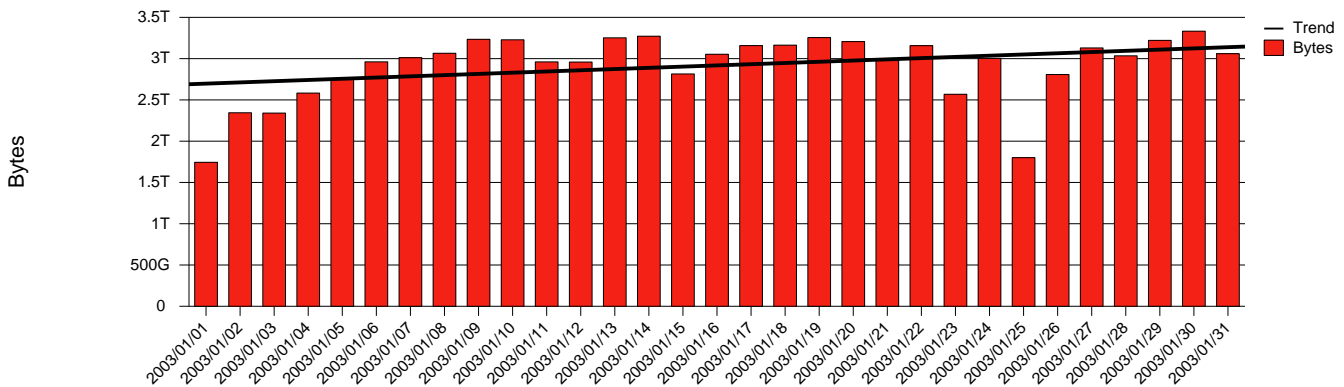

Total Network Volume by Month

Total Network Volume by Week

Total Network Volume by Day

Situations to Watch

Rank	Element Name	Variable	Threshold	Monthly Average		Days to (from) Threshold
			Value	Actual	Predicted	
1	lu2-SRP(In)	Volume (Bandwidth %)	80.000	4.149	4.202	Increasing
2	lu1-SRP(Out)	Volume (Bandwidth %)	80.000	0.986	0.985	Increasing
3	lu1-SRP(In)	Volume (Bandwidth %)	80.000	0.800	0.819	Increasing
4	lu1-SRP(In)	Errors (% Frames)	5.000	0.007	0.004	Increasing
5	lu2-SRP(Out)	Volume (Bandwidth %)	80.000	5.723	6.288	Increasing
6	lu2-SRP(In)	Errors (% Frames)	5.000	0.000	0.000	Increasing

Volume Leaders

Volume Leaders in Bytes

Rank	Prior Rank	Element Name	Speed	Volume		Bandwidth		Health Index	
				Bytes	vs Baseline	Avg	Peak	Avg	Peak
1	1	lu2-SRP(Out)	2.5 Gbs	46.1 T	45.2%	5.7%	10.4%	0.0	0.0
2	2	lu2-SRP(In)	2.5 Gbs	33.4 T	71.4%	4.1%	9.0%	0.0	0.0
3	3	lu1-SRP(Out)	2.5 Gbs	6.1 T	93.0%	1.0%	11.2%	0.0	0.0
4	4	lu1-SRP(In)	2.5 Gbs	4.9 T	79.5%	0.8%	4.4%	0.0	4.0

Health Index Leaders

Rank	Prior Rank	Element Name	Contributor	Health Index		Bandwidth	
				Avg	Peak	Avg	Peak
1	1	lu1-SRP(In)	Errors	0.0	4.0	0.8%	4.4%

Volume Change Leaders

Rank	Prior Rank	Element Name	Volume	
			Bytes	vs Baseline
1	2	lu1-SRP(Out)	6.1 T	93.0%
2	1	lu1-SRP(In)	4.9 T	79.5%
3	3	lu2-SRP(In)	33.4 T	71.4%
4	4	lu2-SRP(Out)	46.1 T	45.2%