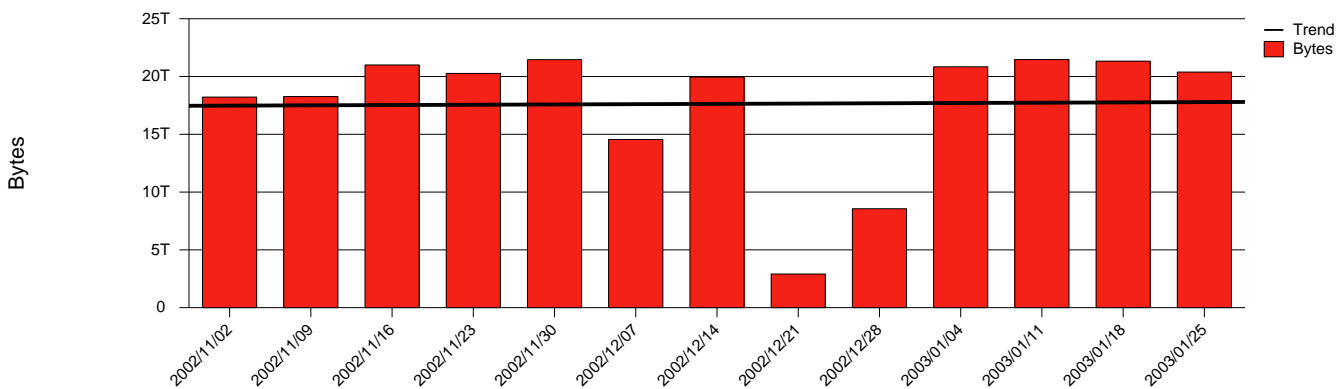

Total Network Volume by Month

Total Network Volume by Week

Total Network Volume by Day

Situations to Watch

Rank	Element Name	Variable	Threshold	Monthly Average		Days to (from) Threshold
			Value	Actual	Predicted	
1	lu2-SRP(In)	Volume (Bandwidth %)	80.000	4.149	4.202	Increasing
2	lu1-SRP(Out)	Volume (Bandwidth %)	80.000	0.986	0.985	Increasing
3	lu1-SRP(In)	Volume (Bandwidth %)	80.000	0.800	0.819	Increasing
4	lu1-SRP(In)	Errors (% Frames)	5.000	0.007	0.004	Increasing
5	lu2-SRP(Out)	Volume (Bandwidth %)	80.000	5.723	6.288	Increasing
6	lu2-SRP(In)	Errors (% Frames)	5.000	0.000	0.000	Increasing

Volume Leaders

Volume Leaders in Bytes

Rank	Prior Rank	Element Name	Speed	Volume		Bandwidth		Health Index	
				Bytes	vs Baseline	Avg	Peak	Avg	Peak
1	1	lu2-SRP(Out)	2.5 Gbs	46.1 T	45.2%	5.7%	10.4%	0.0	0.0
2	2	lu2-SRP(In)	2.5 Gbs	33.4 T	71.4%	4.1%	9.0%	0.0	0.0
3	3	lu1-SRP(Out)	2.5 Gbs	6.1 T	93.0%	1.0%	11.2%	0.0	0.0
4	4	lu1-SRP(In)	2.5 Gbs	4.9 T	79.5%	0.8%	4.4%	0.0	4.0

Health Index Leaders

Rank	Prior Rank	Element Name	Contributor	Health Index		Bandwidth	
				Avg	Peak	Avg	Peak
1	1	lu1-SRP(In)	Errors	0.0	4.0	0.8%	4.4%

Volume Change Leaders

Rank	Prior Rank	Element Name	Volume	
			Bytes	vs Baseline
1	2	lu1-SRP(Out)	6.1 T	93.0%
2	1	lu1-SRP(In)	4.9 T	79.5%
3	3	lu2-SRP(In)	33.4 T	71.4%
4	4	lu2-SRP(Out)	46.1 T	45.2%