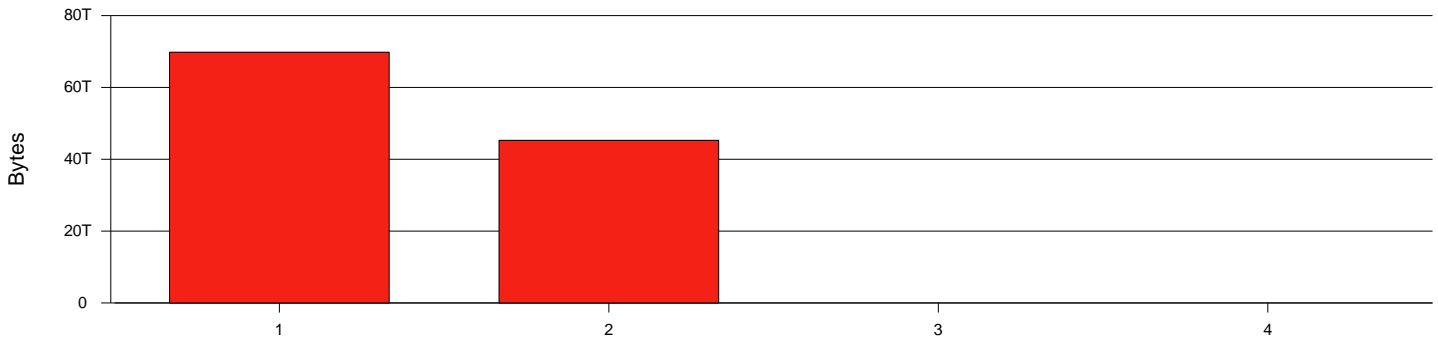

Total Network Volume by Month

Total Network Volume by Week

Total Network Volume by Day

Situations to Watch

Rank	Element Name	Variable	Threshold	Monthly Average		Days to (from) Threshold
			Value	Actual	Predicted	
1	liu2-SRP(Out)	Volume (Bandwidth %)	80.000	8.442	8.274	Increasing
2	liu2-SRP(In)	Volume (Bandwidth %)	80.000	5.475	5.418	Increasing
3	liu1-SRP(In)	Errors (% Frames)	5.000	0.000	0.000	Increasing
4	liu2-SRP(In)	Errors (% Frames)	5.000	0.000	0.000	Decreasing
5	liu1-SRP(In)	Volume (Bandwidth %)	80.000	0.000	0.003	Decreasing
6	liu1-SRP(Out)	Volume (Bandwidth %)	80.000	0.000	0.005	Decreasing

Volume Leaders

Volume Leaders in Bytes

Rank	Prior Rank	Element Name	Speed	Volume		Bandwidth		Health Index	
				Bytes	vs Baseline	Avg	Peak	Avg	Peak
1	1	liu2-SRP(Out)	2.5 Gbs	69.8 T	55.6%	8.4%	17.8%	0.0	0.0
2	2	liu2-SRP(In)	2.5 Gbs	45.3 T	53.9%	5.5%	16.9%	0.0	0.0
3	4	liu1-SRP(Out)	2.5 Gbs	4.1 G	-96.2%	0.0%	3.2%	0.0	0.0
4	3	liu1-SRP(In)	2.5 Gbs	1.9 G	-97.3%	0.0%	1.1%	0.0	2.0

Health Index Leaders

Rank	Prior Rank	Element Name	Contributor	Health Index		Bandwidth	
				Avg	Peak	Avg	Peak
1	1	liu1-SRP(In)	Errors	0.0	2.0	0.0%	1.1%

Volume Change Leaders

Rank	Prior Rank	Element Name	Volume	
			Bytes	vs Baseline
1	1	liu1-SRP(In)	1.9 G	-97.3%
2	2	liu1-SRP(Out)	4.1 G	-96.2%
3	4	liu2-SRP(Out)	69.8 T	55.6%
4	3	liu2-SRP(In)	45.3 T	53.9%