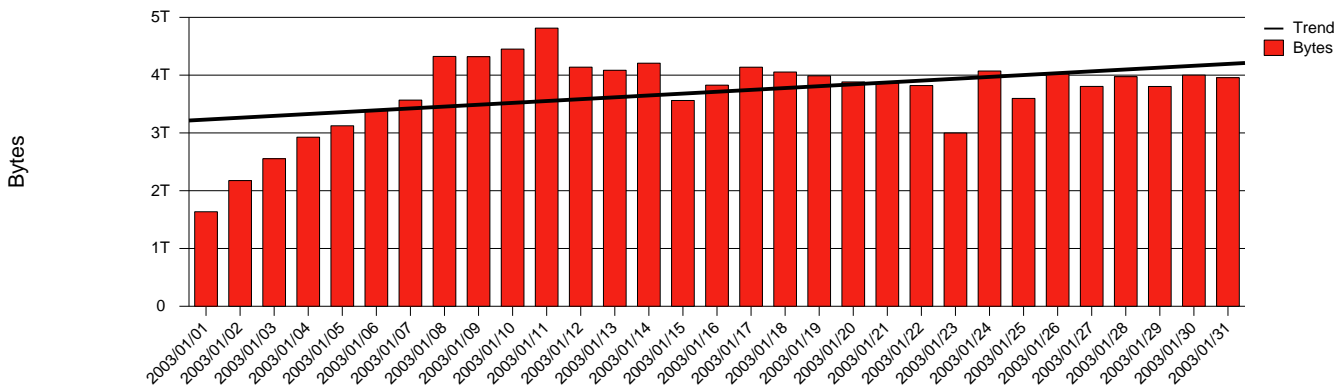

Total Network Volume by Month

Total Network Volume by Week

Total Network Volume by Day

Situations to Watch

Rank	Element Name	Variable	Threshold	Monthly Average		Days to (from) Threshold
			Value	Actual	Predicted	
1	liu2-SRP(Out)	Volume (Bandwidth %)	80.000	8.442	8.274	Increasing
2	liu2-SRP(In)	Volume (Bandwidth %)	80.000	5.475	5.418	Increasing
3	liu1-SRP(In)	Errors (% Frames)	5.000	0.000	0.000	Increasing
4	liu2-SRP(In)	Errors (% Frames)	5.000	0.000	0.000	Decreasing
5	liu1-SRP(In)	Volume (Bandwidth %)	80.000	0.000	0.003	Decreasing
6	liu1-SRP(Out)	Volume (Bandwidth %)	80.000	0.000	0.005	Decreasing

Volume Leaders

Volume Leaders in Bytes

Rank	Prior Rank	Element Name	Speed	Volume		Bandwidth		Health Index	
				Bytes	vs Baseline	Avg	Peak	Avg	Peak
1	1	liu2-SRP(Out)	2.5 Gbs	69.8 T	55.6%	8.4%	17.8%	0.0	0.0
2	2	liu2-SRP(In)	2.5 Gbs	45.3 T	53.9%	5.5%	16.9%	0.0	0.0
3	4	liu1-SRP(Out)	2.5 Gbs	4.1 G	-96.2%	0.0%	3.2%	0.0	0.0
4	3	liu1-SRP(In)	2.5 Gbs	1.9 G	-97.3%	0.0%	1.1%	0.0	2.0

Health Index Leaders

Rank	Prior Rank	Element Name	Contributor	Health Index		Bandwidth	
				Avg	Peak	Avg	Peak
1	1	liu1-SRP(In)	Errors	0.0	2.0	0.0%	1.1%

Volume Change Leaders

Rank	Prior Rank	Element Name	Volume	
			Bytes	vs Baseline
1	1	liu1-SRP(In)	1.9 G	-97.3%
2	2	liu1-SRP(Out)	4.1 G	-96.2%
3	4	liu2-SRP(Out)	69.8 T	55.6%
4	3	liu2-SRP(In)	45.3 T	53.9%