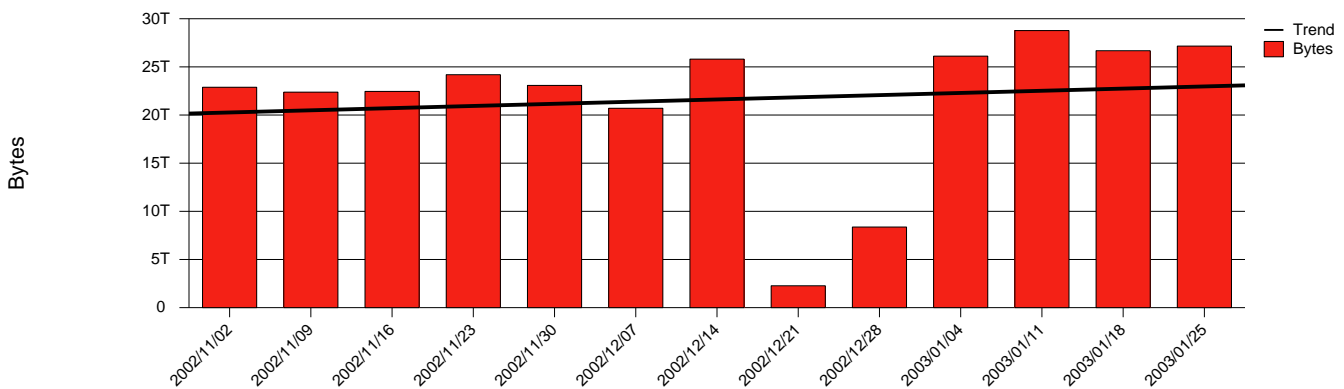

Total Network Volume by Month

Total Network Volume by Week

Total Network Volume by Day

Situations to Watch

Rank	Element Name	Variable	Threshold	Monthly Average		Days to (from) Threshold
			Value	Actual	Predicted	
1	liu2-SRP(Out)	Volume (Bandwidth %)	80.000	8.442	8.274	Increasing
2	liu2-SRP(In)	Volume (Bandwidth %)	80.000	5.475	5.418	Increasing
3	liu1-SRP(In)	Errors (% Frames)	5.000	0.000	0.000	Increasing
4	liu2-SRP(In)	Errors (% Frames)	5.000	0.000	0.000	Decreasing
5	liu1-SRP(In)	Volume (Bandwidth %)	80.000	0.000	0.003	Decreasing
6	liu1-SRP(Out)	Volume (Bandwidth %)	80.000	0.000	0.005	Decreasing

Volume Leaders

Volume Leaders in Bytes

Rank	Prior Rank	Element Name	Speed	Volume		Bandwidth		Health Index	
				Bytes	vs Baseline	Avg	Peak	Avg	Peak
1	1	liu2-SRP(Out)	2.5 Gbs	69.8 T	55.6%	8.4%	17.8%	0.0	0.0
2	2	liu2-SRP(In)	2.5 Gbs	45.3 T	53.9%	5.5%	16.9%	0.0	0.0
3	4	liu1-SRP(Out)	2.5 Gbs	4.1 G	-96.2%	0.0%	3.2%	0.0	0.0
4	3	liu1-SRP(In)	2.5 Gbs	1.9 G	-97.3%	0.0%	1.1%	0.0	2.0

Health Index Leaders

Rank	Prior Rank	Element Name	Contributor	Health Index		Bandwidth	
				Avg	Peak	Avg	Peak
1	1	liu1-SRP(In)	Errors	0.0	2.0	0.0%	1.1%

Volume Change Leaders

Rank	Prior Rank	Element Name	Volume	
			Bytes	vs Baseline
1	1	liu1-SRP(In)	1.9 G	-97.3%
2	2	liu1-SRP(Out)	4.1 G	-96.2%
3	4	liu2-SRP(Out)	69.8 T	55.6%
4	3	liu2-SRP(In)	45.3 T	53.9%