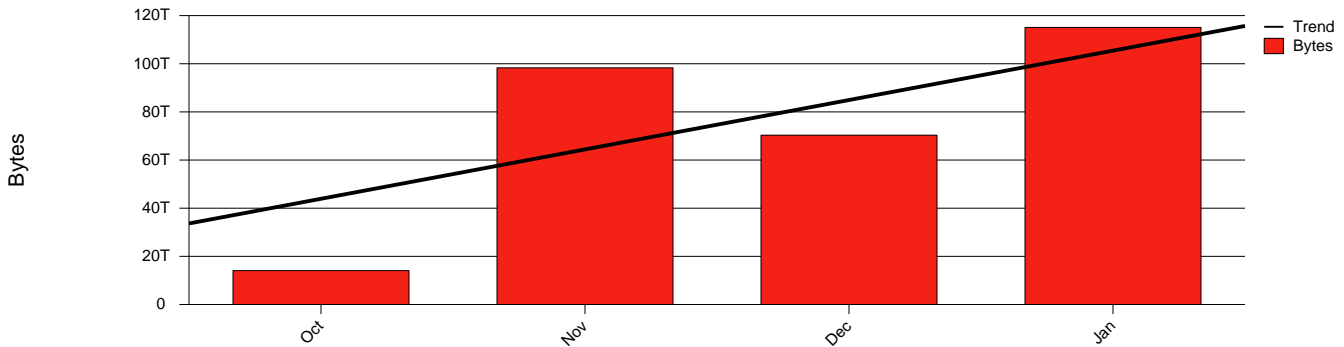

Total Network Volume by Month

Total Network Volume by Week

Total Network Volume by Day

Situations to Watch

Rank	Element Name	Variable	Threshold	Monthly Average		Days to (from) Threshold
			Value	Actual	Predicted	
1	liu2-SRP(Out)	Volume (Bandwidth %)	80.000	8.442	8.274	Increasing
2	liu2-SRP(In)	Volume (Bandwidth %)	80.000	5.475	5.418	Increasing
3	liu1-SRP(In)	Errors (% Frames)	5.000	0.000	0.000	Increasing
4	liu2-SRP(In)	Errors (% Frames)	5.000	0.000	0.000	Decreasing
5	liu1-SRP(In)	Volume (Bandwidth %)	80.000	0.000	0.003	Decreasing
6	liu1-SRP(Out)	Volume (Bandwidth %)	80.000	0.000	0.005	Decreasing

Volume Leaders

Volume Leaders in Bytes

Rank	Prior Rank	Element Name	Speed	Volume		Bandwidth		Health Index	
				Bytes	vs Baseline	Avg	Peak	Avg	Peak
1	1	liu2-SRP(Out)	2.5 Gbs	69.8 T	55.6%	8.4%	17.8%	0.0	0.0
2	2	liu2-SRP(In)	2.5 Gbs	45.3 T	53.9%	5.5%	16.9%	0.0	0.0
3	4	liu1-SRP(Out)	2.5 Gbs	4.1 G	-96.2%	0.0%	3.2%	0.0	0.0
4	3	liu1-SRP(In)	2.5 Gbs	1.9 G	-97.3%	0.0%	1.1%	0.0	2.0

Health Index Leaders

Rank	Prior Rank	Element Name	Contributor	Health Index		Bandwidth	
				Avg	Peak	Avg	Peak
1	1	liu1-SRP(In)	Errors	0.0	2.0	0.0%	1.1%

Volume Change Leaders

Rank	Prior Rank	Element Name	Volume	
			Bytes	vs Baseline
1	1	liu1-SRP(In)	1.9 G	-97.3%
2	2	liu1-SRP(Out)	4.1 G	-96.2%
3	4	liu2-SRP(Out)	69.8 T	55.6%
4	3	liu2-SRP(In)	45.3 T	53.9%