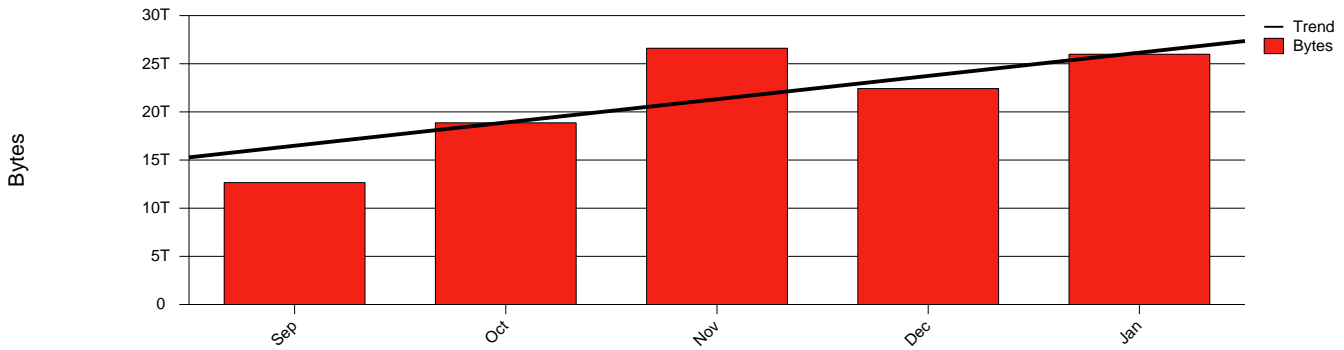

**Total Network Volume by Month**

**Total Network Volume by Week**

**Total Network Volume by Day**

**Situations to Watch**

Rank	Element Name	Variable	Threshold	Monthly Average		Days to (from)
			Value	Actual	Predicted	Threshold
1	hkr2-SRP(Out)	Volume (Bandwidth %)	80.000	1.117	2.024	Increasing
2	hkr2-SRP(In)	Volume (Bandwidth %)	80.000	0.015	0.135	Increasing
3	hkr2-SRP(In)	Errors (% Frames)	5.000	0.008	0.005	Increasing
4	hkr1-SRP(In)	Volume (Bandwidth %)	80.000	0.846	0.870	Increasing
5	hkr1-SRP(In)	Errors (% Frames)	5.000	0.000	0.000	Increasing
6	hkr1-SRP(Out)	Volume (Bandwidth %)	80.000	1.215	0.594	Decreasing

### Volume Leaders

### Volume Leaders in Bytes

Rank	Prior Rank	Element Name	Speed	Volume		Bandwidth		Health Index	
				Bytes	vs Baseline	Avg	Peak	Avg	Peak
1	4	hkr1-SRP(Out)	2.5 Gbs	9.8 T	25.0%	1.2%	5.6%	0.0	0.0
2	1	hkr2-SRP(Out)	2.5 Gbs	9.2 T	24.1%	1.1%	7.2%	0.0	0.0
3	2	hkr1-SRP(In)	2.5 Gbs	6.9 T	23.3%	0.8%	4.5%	0.0	0.0
4	3	hkr2-SRP(In)	2.5 Gbs	122.6 G	-75.1%	0.0%	3.5%	0.0	2.0