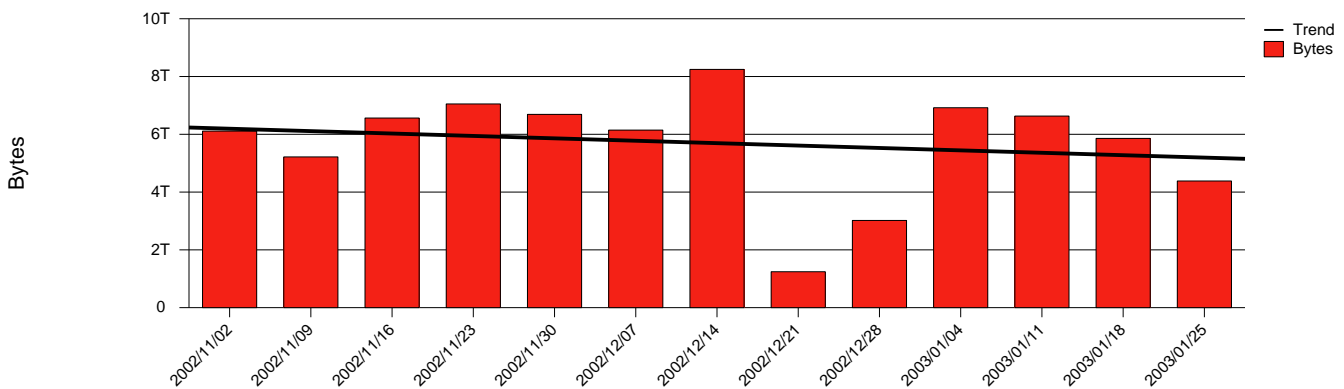

**Total Network Volume by Month**

**Total Network Volume by Week**

**Total Network Volume by Day**

**Situations to Watch**

Rank	Element Name	Variable	Threshold	Monthly Average		Days to (from)
			Value	Actual	Predicted	Threshold
1	hkr2-SRP(Out)	Volume (Bandwidth %)	80.000	1.117	2.024	Increasing
2	hkr2-SRP(In)	Volume (Bandwidth %)	80.000	0.015	0.135	Increasing
3	hkr2-SRP(In)	Errors (% Frames)	5.000	0.008	0.005	Increasing
4	hkr1-SRP(In)	Volume (Bandwidth %)	80.000	0.846	0.870	Increasing
5	hkr1-SRP(In)	Errors (% Frames)	5.000	0.000	0.000	Increasing
6	hkr1-SRP(Out)	Volume (Bandwidth %)	80.000	1.215	0.594	Decreasing

### Volume Leaders

### Volume Leaders in Bytes

Rank	Prior Rank	Element Name	Speed	Volume		Bandwidth		Health Index	
				Bytes	vs Baseline	Avg	Peak	Avg	Peak
1	4	hkr1-SRP(Out)	2.5 Gbs	9.8 T	25.0%	1.2%	5.6%	0.0	0.0
2	1	hkr2-SRP(Out)	2.5 Gbs	9.2 T	24.1%	1.1%	7.2%	0.0	0.0
3	2	hkr1-SRP(In)	2.5 Gbs	6.9 T	23.3%	0.8%	4.5%	0.0	0.0
4	3	hkr2-SRP(In)	2.5 Gbs	122.6 G	-75.1%	0.0%	3.5%	0.0	2.0