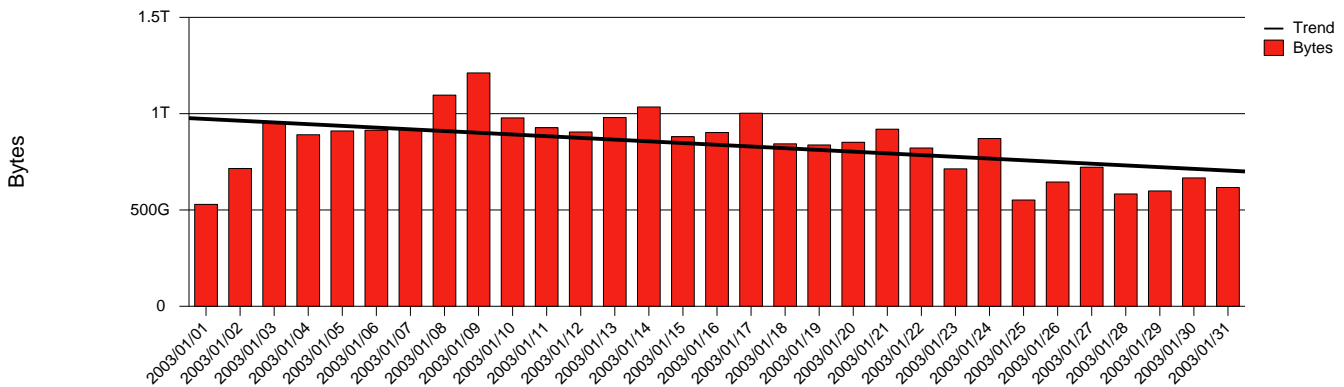

**Total Network Volume by Month**

**Total Network Volume by Week**

**Total Network Volume by Day**

**Situations to Watch**

Rank	Element Name	Variable	Threshold	Monthly Average		Days to (from)
			Value	Actual	Predicted	Threshold
1	hkr2-SRP(Out)	Volume (Bandwidth %)	80.000	1.117	2.024	Increasing
2	hkr2-SRP(In)	Volume (Bandwidth %)	80.000	0.015	0.135	Increasing
3	hkr2-SRP(In)	Errors (% Frames)	5.000	0.008	0.005	Increasing
4	hkr1-SRP(In)	Volume (Bandwidth %)	80.000	0.846	0.870	Increasing
5	hkr1-SRP(In)	Errors (% Frames)	5.000	0.000	0.000	Increasing
6	hkr1-SRP(Out)	Volume (Bandwidth %)	80.000	1.215	0.594	Decreasing

### Volume Leaders

### Volume Leaders in Bytes

Rank	Prior Rank	Element Name	Speed	Volume		Bandwidth		Health Index	
				Bytes	vs Baseline	Avg	Peak	Avg	Peak
1	4	hkr1-SRP(Out)	2.5 Gbs	9.8 T	25.0%	1.2%	5.6%	0.0	0.0
2	1	hkr2-SRP(Out)	2.5 Gbs	9.2 T	24.1%	1.1%	7.2%	0.0	0.0
3	2	hkr1-SRP(In)	2.5 Gbs	6.9 T	23.3%	0.8%	4.5%	0.0	0.0
4	3	hkr2-SRP(In)	2.5 Gbs	122.6 G	-75.1%	0.0%	3.5%	0.0	2.0