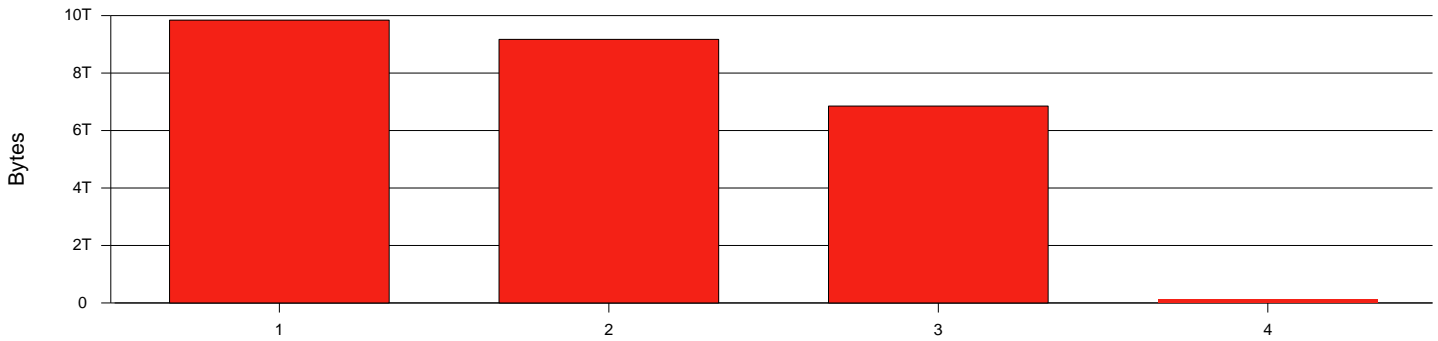

**Total Network Volume by Month**

**Total Network Volume by Week**

**Total Network Volume by Day**

**Situations to Watch**

Rank	Element Name	Variable	Threshold	Monthly Average		Days to (from)
			Value	Actual	Predicted	Threshold
1	hkr2-SRP(Out)	Volume (Bandwidth %)	80.000	1.117	2.024	Increasing
2	hkr2-SRP(In)	Volume (Bandwidth %)	80.000	0.015	0.135	Increasing
3	hkr2-SRP(In)	Errors (% Frames)	5.000	0.008	0.005	Increasing
4	hkr1-SRP(In)	Volume (Bandwidth %)	80.000	0.846	0.870	Increasing
5	hkr1-SRP(In)	Errors (% Frames)	5.000	0.000	0.000	Increasing
6	hkr1-SRP(Out)	Volume (Bandwidth %)	80.000	1.215	0.594	Decreasing

### Volume Leaders

### Volume Leaders in Bytes

Rank	Prior Rank	Element Name	Speed	Volume		Bandwidth		Health Index	
				Bytes	vs Baseline	Avg	Peak	Avg	Peak
1	4	hkr1-SRP(Out)	2.5 Gbs	9.8 T	25.0%	1.2%	5.6%	0.0	0.0
2	1	hkr2-SRP(Out)	2.5 Gbs	9.2 T	24.1%	1.1%	7.2%	0.0	0.0
3	2	hkr1-SRP(In)	2.5 Gbs	6.9 T	23.3%	0.8%	4.5%	0.0	0.0
4	3	hkr2-SRP(In)	2.5 Gbs	122.6 G	-75.1%	0.0%	3.5%	0.0	2.0