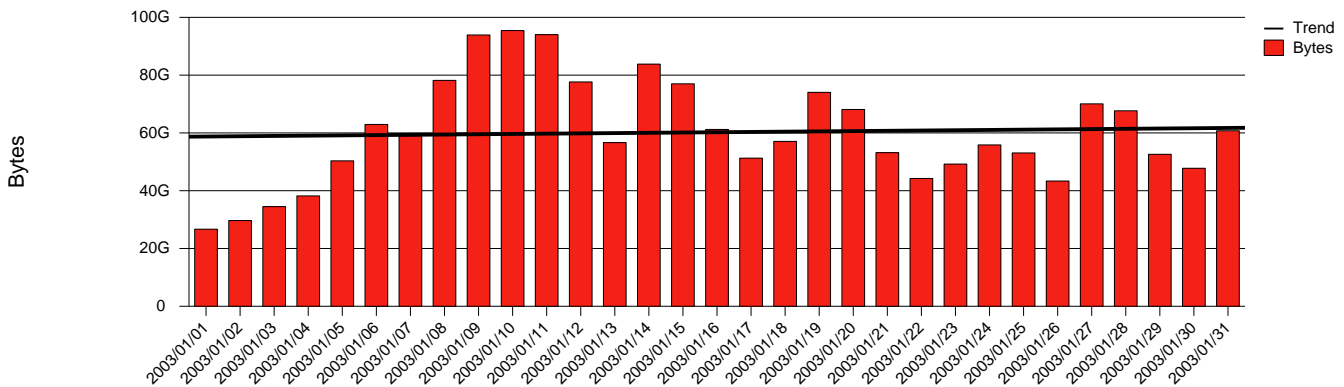

Total Network Volume by Month

Total Network Volume by Week

Total Network Volume by Day

Situations to Watch

Rank	Element Name	Variable	Threshold	Monthly Average		Days to (from)
			Value	Actual	Predicted	Threshold
1	irf2-SRP(In)	Volume (Bandwidth %)	80.000	0.075	0.065	Increasing
2	irf2-SRP(In)	Errors (% Frames)	5.000	0.000	0.004	Increasing
3	irf1-SRP(Out)	Volume (Bandwidth %)	80.000	0.139	0.142	Increasing
4	irf2-SRP(Out)	Volume (Bandwidth %)	80.000	0.000	0.000	Increasing
5	irf1-SRP(In)	Volume (Bandwidth %)	80.000	0.012	0.026	Decreasing
6	irf1-SRP(In)	Errors (% Frames)	5.000	0.303	1.324	Decreasing

### Volume Leaders

### Volume Leaders in Bytes

Rank	Prior Rank	Element Name	Speed	Volume		Bandwidth		Health Index	
				Bytes	vs Baseline	Avg	Peak	Avg	Peak
1	1	irf1-SRP(Out)	2.5 Gbs	1.1 T	41.4%	0.1%	1.3%	0.0	0.0
2	3	irf2-SRP(In)	2.5 Gbs	618.1 G	111.5%	0.1%	0.5%	0.0	0.0
3	2	irf1-SRP(In)	2.5 Gbs	103.1 G	-49.7%	0.0%	0.3%	0.0	8.0
4	4	irf2-SRP(Out)	2.5 Gbs	532.9 M	49.2%	0.0%	0.0%	0.0	0.0