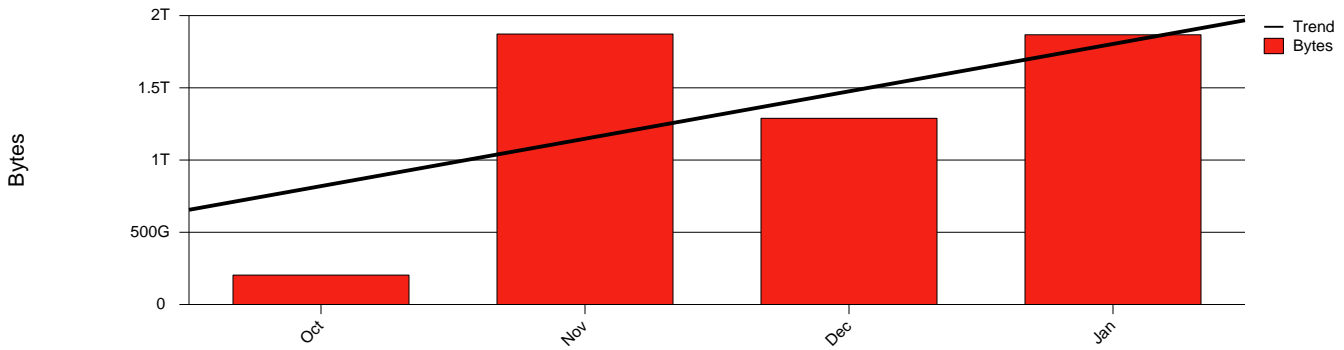

Total Network Volume by Month

Total Network Volume by Week

Total Network Volume by Day

Situations to Watch

Rank	Element Name	Variable	Threshold	Monthly Average		Days to (from)
			Value	Actual	Predicted	Threshold
1	irf2-SRP(In)	Volume (Bandwidth %)	80.000	0.075	0.065	Increasing
2	irf2-SRP(In)	Errors (% Frames)	5.000	0.000	0.004	Increasing
3	irf1-SRP(Out)	Volume (Bandwidth %)	80.000	0.139	0.142	Increasing
4	irf2-SRP(Out)	Volume (Bandwidth %)	80.000	0.000	0.000	Increasing
5	irf1-SRP(In)	Volume (Bandwidth %)	80.000	0.012	0.026	Decreasing
6	irf1-SRP(In)	Errors (% Frames)	5.000	0.303	1.324	Decreasing

### Volume Leaders

### Volume Leaders in Bytes

Rank	Prior Rank	Element Name	Speed	Volume		Bandwidth		Health Index	
				Bytes	vs Baseline	Avg	Peak	Avg	Peak
1	1	irf1-SRP(Out)	2.5 Gbs	1.1 T	41.4%	0.1%	1.3%	0.0	0.0
2	3	irf2-SRP(In)	2.5 Gbs	618.1 G	111.5%	0.1%	0.5%	0.0	0.0
3	2	irf1-SRP(In)	2.5 Gbs	103.1 G	-49.7%	0.0%	0.3%	0.0	8.0
4	4	irf2-SRP(Out)	2.5 Gbs	532.9 M	49.2%	0.0%	0.0%	0.0	0.0