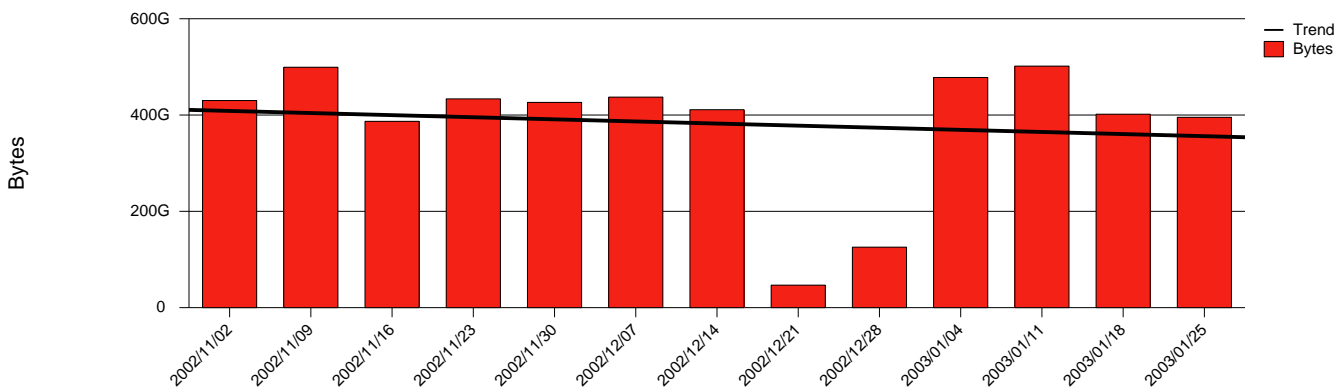

Total Network Volume by Month

Total Network Volume by Week

Total Network Volume by Day

Situations to Watch

Rank	Element Name	Variable	Threshold	Monthly Average		Days to (from)
			Value	Actual	Predicted	Threshold
1	irf2-SRP(In)	Volume (Bandwidth %)	80.000	0.075	0.065	Increasing
2	irf2-SRP(In)	Errors (% Frames)	5.000	0.000	0.004	Increasing
3	irf1-SRP(Out)	Volume (Bandwidth %)	80.000	0.139	0.142	Increasing
4	irf2-SRP(Out)	Volume (Bandwidth %)	80.000	0.000	0.000	Increasing
5	irf1-SRP(In)	Volume (Bandwidth %)	80.000	0.012	0.026	Decreasing
6	irf1-SRP(In)	Errors (% Frames)	5.000	0.303	1.324	Decreasing

### Volume Leaders

### Volume Leaders in Bytes

Rank	Prior Rank	Element Name	Speed	Volume		Bandwidth		Health Index	
				Bytes	vs Baseline	Avg	Peak	Avg	Peak
1	1	irf1-SRP(Out)	2.5 Gbs	1.1 T	41.4%	0.1%	1.3%	0.0	0.0
2	3	irf2-SRP(In)	2.5 Gbs	618.1 G	111.5%	0.1%	0.5%	0.0	0.0
3	2	irf1-SRP(In)	2.5 Gbs	103.1 G	-49.7%	0.0%	0.3%	0.0	8.0
4	4	irf2-SRP(Out)	2.5 Gbs	532.9 M	49.2%	0.0%	0.0%	0.0	0.0