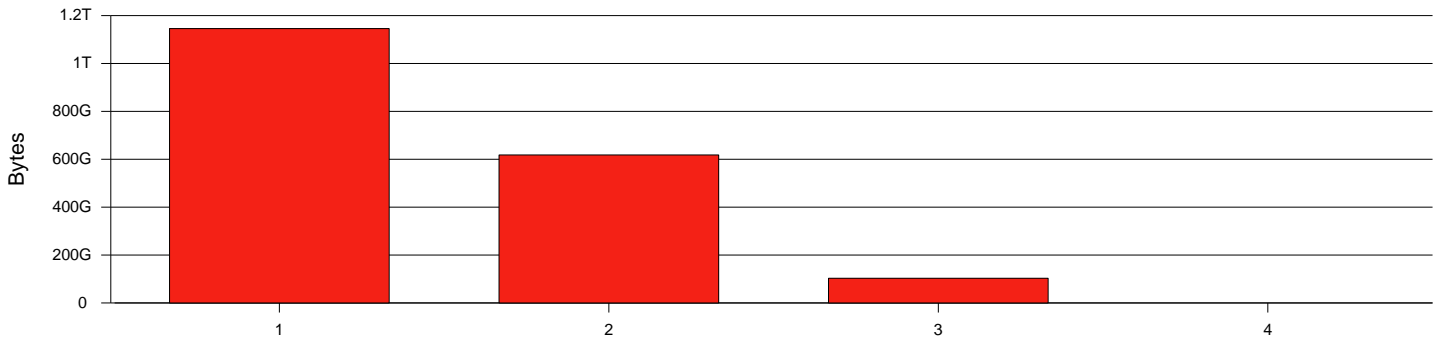

Total Network Volume by Month

Total Network Volume by Week

Total Network Volume by Day

Situations to Watch

Rank	Element Name	Variable	Threshold	Monthly Average		Days to (from)
			Value	Actual	Predicted	Threshold
1	irf2-SRP(In)	Volume (Bandwidth %)	80.000	0.075	0.065	Increasing
2	irf2-SRP(In)	Errors (% Frames)	5.000	0.000	0.004	Increasing
3	irf1-SRP(Out)	Volume (Bandwidth %)	80.000	0.139	0.142	Increasing
4	irf2-SRP(Out)	Volume (Bandwidth %)	80.000	0.000	0.000	Increasing
5	irf1-SRP(In)	Volume (Bandwidth %)	80.000	0.012	0.026	Decreasing
6	irf1-SRP(In)	Errors (% Frames)	5.000	0.303	1.324	Decreasing

### Volume Leaders

### Volume Leaders in Bytes

Rank	Prior Rank	Element Name	Speed	Volume		Bandwidth		Health Index	
				Bytes	vs Baseline	Avg	Peak	Avg	Peak
1	1	irf1-SRP(Out)	2.5 Gbs	1.1 T	41.4%	0.1%	1.3%	0.0	0.0
2	3	irf2-SRP(In)	2.5 Gbs	618.1 G	111.5%	0.1%	0.5%	0.0	0.0
3	2	irf1-SRP(In)	2.5 Gbs	103.1 G	-49.7%	0.0%	0.3%	0.0	8.0
4	4	irf2-SRP(Out)	2.5 Gbs	532.9 M	49.2%	0.0%	0.0%	0.0	0.0