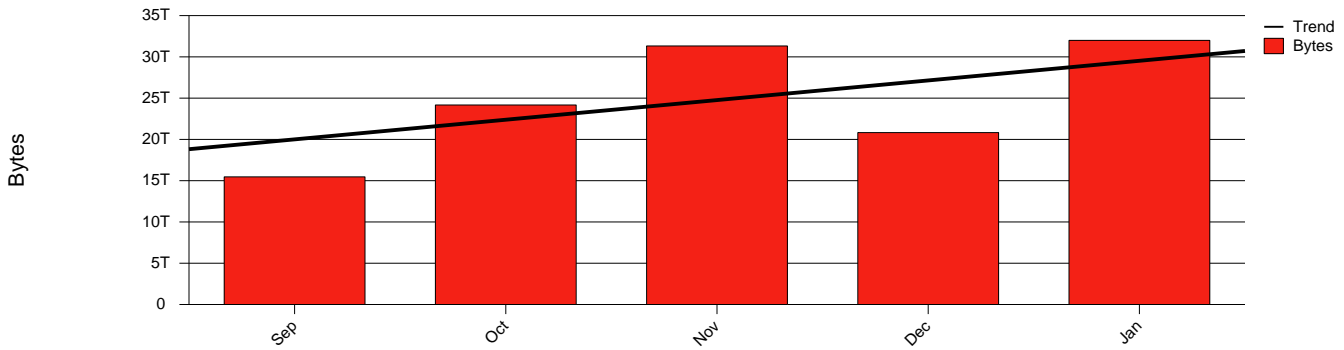

Total Network Volume by Month

Total Network Volume by Week

Total Network Volume by Day

Situations to Watch

Rank	Element Name	Variable	Threshold	Monthly Average		Days to (from)
			Value	Actual	Predicted	Threshold
1	kau1-SRP(Out)	Volume (Bandwidth %)	80.000	1.394	1.353	Increasing
2	kau1-SRP(In)	Volume (Bandwidth %)	80.000	1.424	1.417	Increasing
3	kau2-SRP(In)	Volume (Bandwidth %)	80.000	0.031	0.032	Increasing
4	kau1-SRP(In)	Errors (% Frames)	5.000	0.000	0.000	Decreasing
5	kau2-SRP(In)	Errors (% Frames)	5.000	0.000	0.000	Decreasing
6	kau2-SRP(Out)	Volume (Bandwidth %)	80.000	1.044	1.104	Decreasing

Volume Leaders

Volume Leaders in Bytes

Rank	Prior Rank	Element Name	Speed	Volume		Bandwidth		Health Index	
				Bytes	vs Baseline	Avg	Peak	Avg	Peak
1	1	kau1-SRP(In)	2.5 Gbs	11.7 T	32.3%	1.4%	5.0%	0.0	0.0
2	2	kau1-SRP(Out)	2.5 Gbs	11.4 T	37.2%	1.4%	6.1%	0.0	0.0
3	3	kau2-SRP(Out)	2.5 Gbs	8.6 T	16.9%	1.0%	4.2%	0.0	0.0
4	4	kau2-SRP(In)	2.5 Gbs	260.0 G	21.5%	0.0%	2.1%	0.0	0.0

Health Index Leaders

Rank	Prior Rank	Element Name	Contributor	Health Index		Bandwidth	
				Avg	Peak	Avg	Peak
No elements with nonzero Health Indices were found							

Volume Change Leaders

Rank	Prior Rank	Element Name	Volume	
			Bytes	vs Baseline
1	2	kau1-SRP(Out)	11.4 T	37.2%
2	1	kau1-SRP(In)	11.7 T	32.3%
3	3	kau2-SRP(In)	260.0 G	21.5%
4	4	kau2-SRP(Out)	8.6 T	16.9%