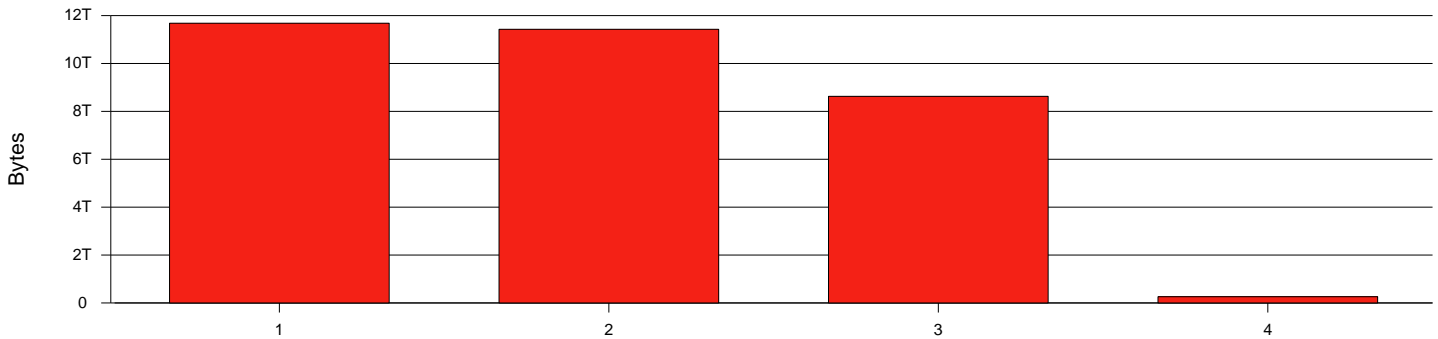

Total Network Volume by Month

Total Network Volume by Week

Total Network Volume by Day

Situations to Watch

Rank	Element Name	Variable	Threshold	Monthly Average		Days to (from)
			Value	Actual	Predicted	Threshold
1	kau1-SRP(Out)	Volume (Bandwidth %)	80.000	1.394	1.353	Increasing
2	kau1-SRP(In)	Volume (Bandwidth %)	80.000	1.424	1.417	Increasing
3	kau2-SRP(In)	Volume (Bandwidth %)	80.000	0.031	0.032	Increasing
4	kau1-SRP(In)	Errors (% Frames)	5.000	0.000	0.000	Decreasing
5	kau2-SRP(In)	Errors (% Frames)	5.000	0.000	0.000	Decreasing
6	kau2-SRP(Out)	Volume (Bandwidth %)	80.000	1.044	1.104	Decreasing

Volume Leaders

Volume Leaders in Bytes

Rank	Prior Rank	Element Name	Speed	Volume		Bandwidth		Health Index	
				Bytes	vs Baseline	Avg	Peak	Avg	Peak
1	1	kau1-SRP(In)	2.5 Gbs	11.7 T	32.3%	1.4%	5.0%	0.0	0.0
2	2	kau1-SRP(Out)	2.5 Gbs	11.4 T	37.2%	1.4%	6.1%	0.0	0.0
3	3	kau2-SRP(Out)	2.5 Gbs	8.6 T	16.9%	1.0%	4.2%	0.0	0.0
4	4	kau2-SRP(In)	2.5 Gbs	260.0 G	21.5%	0.0%	2.1%	0.0	0.0

Health Index Leaders

Rank	Prior Rank	Element Name	Contributor	Health Index		Bandwidth	
				Avg	Peak	Avg	Peak
No elements with nonzero Health Indices were found							

Volume Change Leaders

Rank	Prior Rank	Element Name	Volume	
			Bytes	vs Baseline
1	2	kau1-SRP(Out)	11.4 T	37.2%
2	1	kau1-SRP(In)	11.7 T	32.3%
3	3	kau2-SRP(In)	260.0 G	21.5%
4	4	kau2-SRP(Out)	8.6 T	16.9%