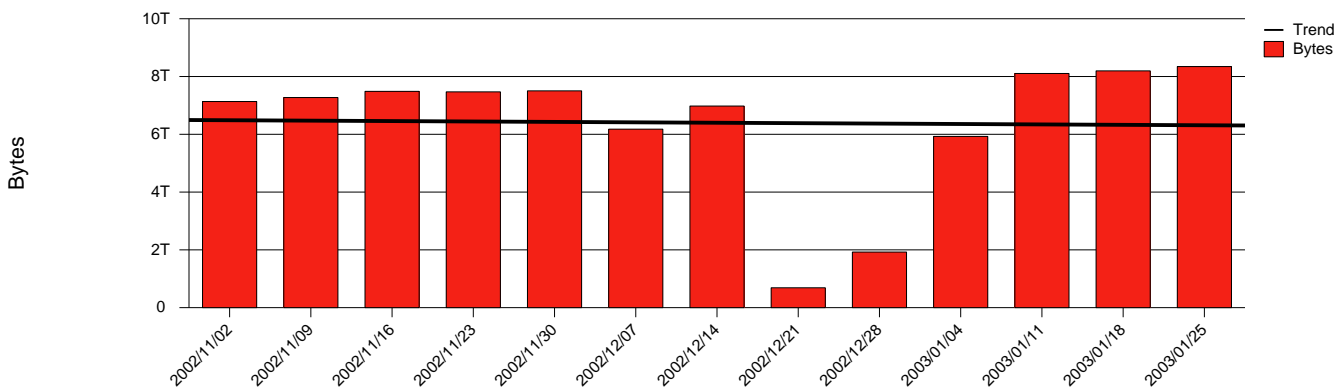

Total Network Volume by Month

Total Network Volume by Week

Total Network Volume by Day

Situations to Watch

Rank	Element Name	Variable	Threshold	Monthly Average		Days to (from)
			Value	Actual	Predicted	Threshold
1	kau1-SRP(Out)	Volume (Bandwidth %)	80.000	1.394	1.353	Increasing
2	kau1-SRP(In)	Volume (Bandwidth %)	80.000	1.424	1.417	Increasing
3	kau2-SRP(In)	Volume (Bandwidth %)	80.000	0.031	0.032	Increasing
4	kau1-SRP(In)	Errors (% Frames)	5.000	0.000	0.000	Decreasing
5	kau2-SRP(In)	Errors (% Frames)	5.000	0.000	0.000	Decreasing
6	kau2-SRP(Out)	Volume (Bandwidth %)	80.000	1.044	1.104	Decreasing

Volume Leaders

Volume Leaders in Bytes

Rank	Prior Rank	Element Name	Speed	Volume		Bandwidth		Health Index	
				Bytes	vs Baseline	Avg	Peak	Avg	Peak
1	1	kau1-SRP(In)	2.5 Gbs	11.7 T	32.3%	1.4%	5.0%	0.0	0.0
2	2	kau1-SRP(Out)	2.5 Gbs	11.4 T	37.2%	1.4%	6.1%	0.0	0.0
3	3	kau2-SRP(Out)	2.5 Gbs	8.6 T	16.9%	1.0%	4.2%	0.0	0.0
4	4	kau2-SRP(In)	2.5 Gbs	260.0 G	21.5%	0.0%	2.1%	0.0	0.0

Health Index Leaders

Rank	Prior Rank	Element Name	Contributor	Health Index		Bandwidth	
				Avg	Peak	Avg	Peak
No elements with nonzero Health Indices were found							

Volume Change Leaders

Rank	Prior Rank	Element Name	Volume	
			Bytes	vs Baseline
1	2	kau1-SRP(Out)	11.4 T	37.2%
2	1	kau1-SRP(In)	11.7 T	32.3%
3	3	kau2-SRP(In)	260.0 G	21.5%
4	4	kau2-SRP(Out)	8.6 T	16.9%