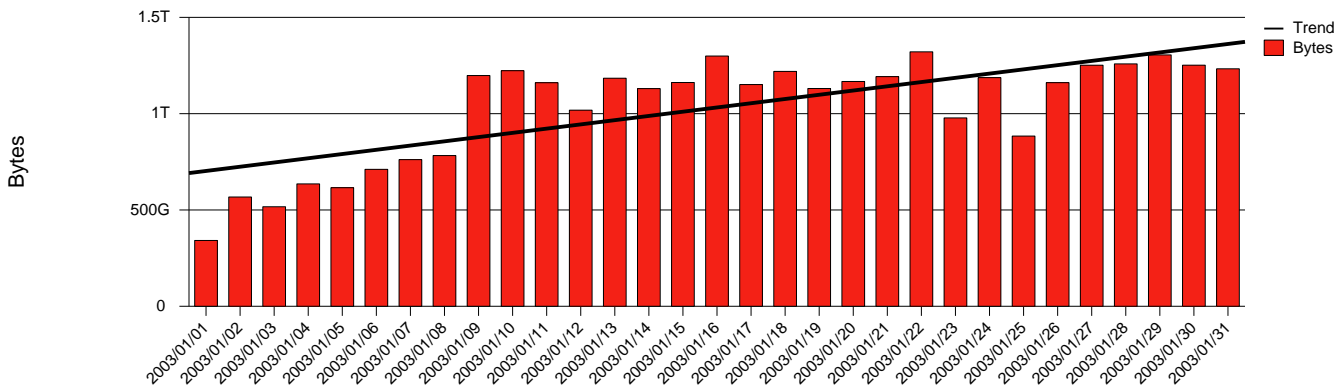

Total Network Volume by Month

Total Network Volume by Week

Total Network Volume by Day

Situations to Watch

Rank	Element Name	Variable	Threshold	Monthly Average		Days to (from)
			Value	Actual	Predicted	Threshold
1	kau1-SRP(Out)	Volume (Bandwidth %)	80.000	1.394	1.353	Increasing
2	kau1-SRP(In)	Volume (Bandwidth %)	80.000	1.424	1.417	Increasing
3	kau2-SRP(In)	Volume (Bandwidth %)	80.000	0.031	0.032	Increasing
4	kau1-SRP(In)	Errors (% Frames)	5.000	0.000	0.000	Decreasing
5	kau2-SRP(In)	Errors (% Frames)	5.000	0.000	0.000	Decreasing
6	kau2-SRP(Out)	Volume (Bandwidth %)	80.000	1.044	1.104	Decreasing

Volume Leaders

Volume Leaders in Bytes

Rank	Prior Rank	Element Name	Speed	Volume		Bandwidth		Health Index	
				Bytes	vs Baseline	Avg	Peak	Avg	Peak
1	1	kau1-SRP(In)	2.5 Gbs	11.7 T	32.3%	1.4%	5.0%	0.0	0.0
2	2	kau1-SRP(Out)	2.5 Gbs	11.4 T	37.2%	1.4%	6.1%	0.0	0.0
3	3	kau2-SRP(Out)	2.5 Gbs	8.6 T	16.9%	1.0%	4.2%	0.0	0.0
4	4	kau2-SRP(In)	2.5 Gbs	260.0 G	21.5%	0.0%	2.1%	0.0	0.0

Health Index Leaders

Rank	Prior Rank	Element Name	Contributor	Health Index		Bandwidth	
				Avg	Peak	Avg	Peak
No elements with nonzero Health Indices were found							

Volume Change Leaders

Rank	Prior Rank	Element Name	Volume	
			Bytes	vs Baseline
1	2	kau1-SRP(Out)	11.4 T	37.2%
2	1	kau1-SRP(In)	11.7 T	32.3%
3	3	kau2-SRP(In)	260.0 G	21.5%
4	4	kau2-SRP(Out)	8.6 T	16.9%