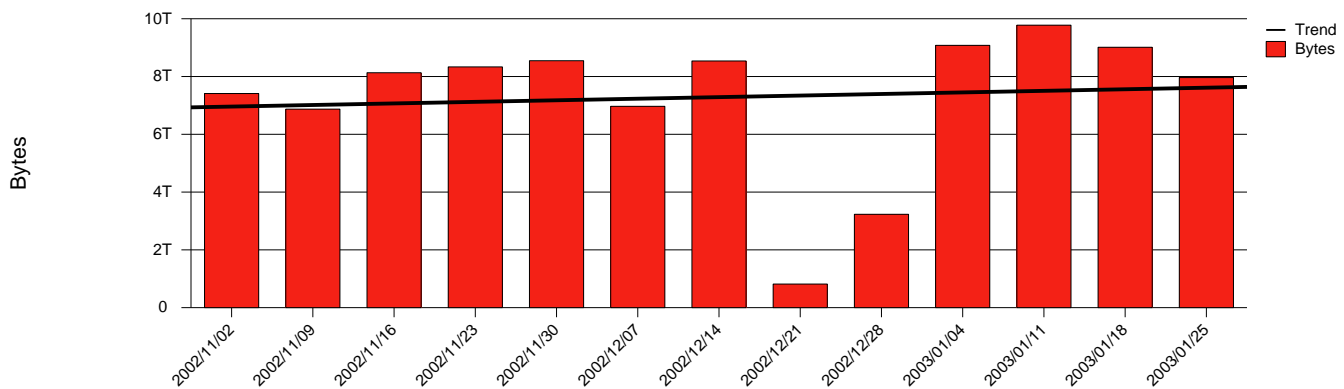

Total Network Volume by Month

Total Network Volume by Week

Total Network Volume by Day

Situations to Watch

Rank	Element Name	Variable	Threshold	Monthly Average		Days to (from)
			Value	Actual	Predicted	Threshold
1	hik1-SRP(In)	Volume (Bandwidth %)	80.000	1.410	1.563	Increasing
2	hik1-SRP(Out)	Volume (Bandwidth %)	80.000	2.383	2.456	Increasing
3	hik2-SRP(Out)	Volume (Bandwidth %)	80.000	0.829	0.753	Increasing
4	hik2-SRP(In)	Errors (% Frames)	5.000	0.002	0.001	Increasing
5	hik1-SRP(In)	Errors (% Frames)	5.000	0.000	0.000	Increasing
6	hik2-SRP(In)	Volume (Bandwidth %)	80.000	0.001	0.000	Decreasing

Volume Leaders

Volume Leaders in Bytes

Rank	Prior Rank	Element Name	Speed	Volume		Bandwidth		Health Index	
				Bytes	vs Baseline	Avg	Peak	Avg	Peak
1	1	hik1-SRP(Out)	2.5 Gbs	19.7 T	29.9%	2.4%	4.0%	0.0	0.0
2	2	hik1-SRP(In)	2.5 Gbs	11.6 T	49.0%	1.4%	4.0%	0.0	0.0
3	3	hik2-SRP(Out)	2.5 Gbs	6.8 T	81.9%	0.8%	3.4%	0.0	0.0
4	4	hik2-SRP(In)	2.5 Gbs	11.3 G	-98.4%	0.0%	2.1%	0.0	0.0