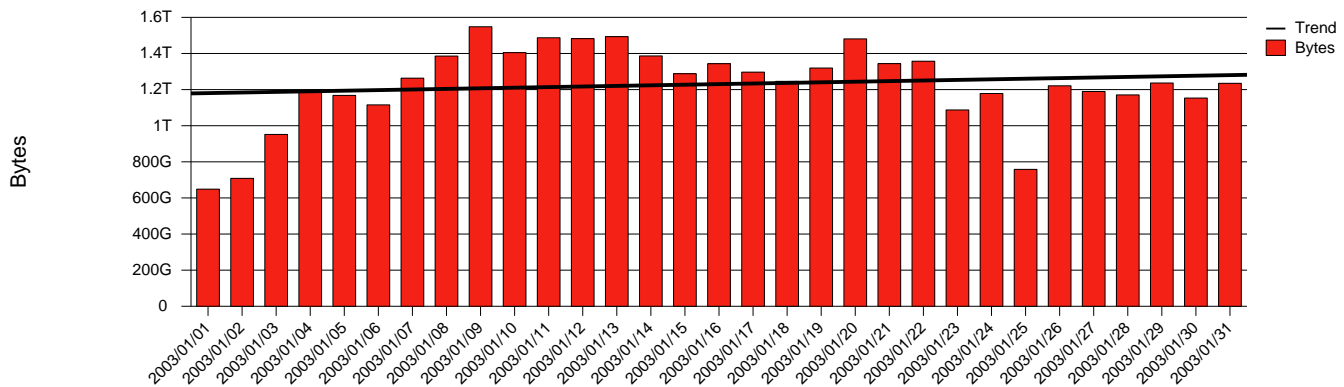

Total Network Volume by Month

Total Network Volume by Week

Total Network Volume by Day

Situations to Watch

Rank	Element Name	Variable	Threshold	Monthly Average		Days to (from)
			Value	Actual	Predicted	Threshold
1	hik1-SRP(In)	Volume (Bandwidth %)	80.000	1.410	1.563	Increasing
2	hik1-SRP(Out)	Volume (Bandwidth %)	80.000	2.383	2.456	Increasing
3	hik2-SRP(Out)	Volume (Bandwidth %)	80.000	0.829	0.753	Increasing
4	hik2-SRP(In)	Errors (% Frames)	5.000	0.002	0.001	Increasing
5	hik1-SRP(In)	Errors (% Frames)	5.000	0.000	0.000	Increasing
6	hik2-SRP(In)	Volume (Bandwidth %)	80.000	0.001	0.000	Decreasing

Volume Leaders

Volume Leaders in Bytes

Rank	Prior Rank	Element Name	Speed	Volume		Bandwidth		Health Index	
				Bytes	vs Baseline	Avg	Peak	Avg	Peak
1	1	hik1-SRP(Out)	2.5 Gbs	19.7 T	29.9%	2.4%	4.0%	0.0	0.0
2	2	hik1-SRP(In)	2.5 Gbs	11.6 T	49.0%	1.4%	4.0%	0.0	0.0
3	3	hik2-SRP(Out)	2.5 Gbs	6.8 T	81.9%	0.8%	3.4%	0.0	0.0
4	4	hik2-SRP(In)	2.5 Gbs	11.3 G	-98.4%	0.0%	2.1%	0.0	0.0

Health Index Leaders

Rank	Prior Rank	Element Name	Contributor	Health Index		Bandwidth	
				Avg	Peak	Avg	Peak
No elements with nonzero Health Indices were found							

Volume Change Leaders

Rank	Prior Rank	Element Name	Volume	
			Bytes	vs Baseline
1	3	hik2-SRP(In)	11.3 G	-98.4%
2	4	hik2-SRP(Out)	6.8 T	81.9%
3	1	hik1-SRP(In)	11.6 T	49.0%
4	2	hik1-SRP(Out)	19.7 T	29.9%