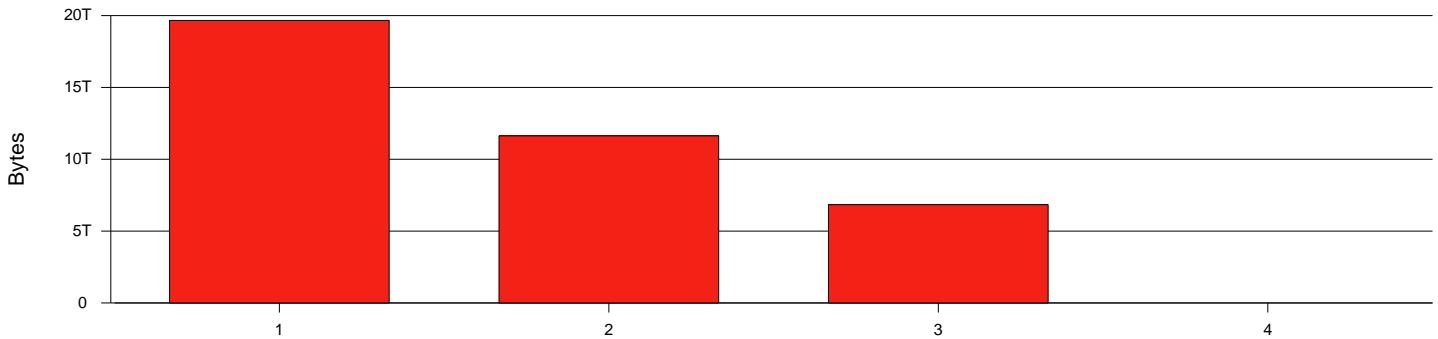

Total Network Volume by Month

Total Network Volume by Week

Total Network Volume by Day

Situations to Watch

Rank	Element Name	Variable	Threshold	Monthly Average		Days to (from)
			Value	Actual	Predicted	Threshold
1	hik1-SRP(In)	Volume (Bandwidth %)	80.000	1.410	1.563	Increasing
2	hik1-SRP(Out)	Volume (Bandwidth %)	80.000	2.383	2.456	Increasing
3	hik2-SRP(Out)	Volume (Bandwidth %)	80.000	0.829	0.753	Increasing
4	hik2-SRP(In)	Errors (% Frames)	5.000	0.002	0.001	Increasing
5	hik1-SRP(In)	Errors (% Frames)	5.000	0.000	0.000	Increasing
6	hik2-SRP(In)	Volume (Bandwidth %)	80.000	0.001	0.000	Decreasing

Volume Leaders

Volume Leaders in Bytes

Rank	Prior Rank	Element Name	Speed	Volume		Bandwidth		Health Index	
				Bytes	vs Baseline	Avg	Peak	Avg	Peak
1	1	hik1-SRP(Out)	2.5 Gbs	19.7 T	29.9%	2.4%	4.0%	0.0	0.0
2	2	hik1-SRP(In)	2.5 Gbs	11.6 T	49.0%	1.4%	4.0%	0.0	0.0
3	3	hik2-SRP(Out)	2.5 Gbs	6.8 T	81.9%	0.8%	3.4%	0.0	0.0
4	4	hik2-SRP(In)	2.5 Gbs	11.3 G	-98.4%	0.0%	2.1%	0.0	0.0

Health Index Leaders

Rank	Prior Rank	Element Name	Contributor	Health Index		Bandwidth	
				Avg	Peak	Avg	Peak
No elements with nonzero Health Indices were found							

Volume Change Leaders

Rank	Prior Rank	Element Name	Volume	
			Bytes	vs Baseline
1	3	hik2-SRP(In)	11.3 G	-98.4%
2	4	hik2-SRP(Out)	6.8 T	81.9%
3	1	hik1-SRP(In)	11.6 T	49.0%
4	2	hik1-SRP(Out)	19.7 T	29.9%