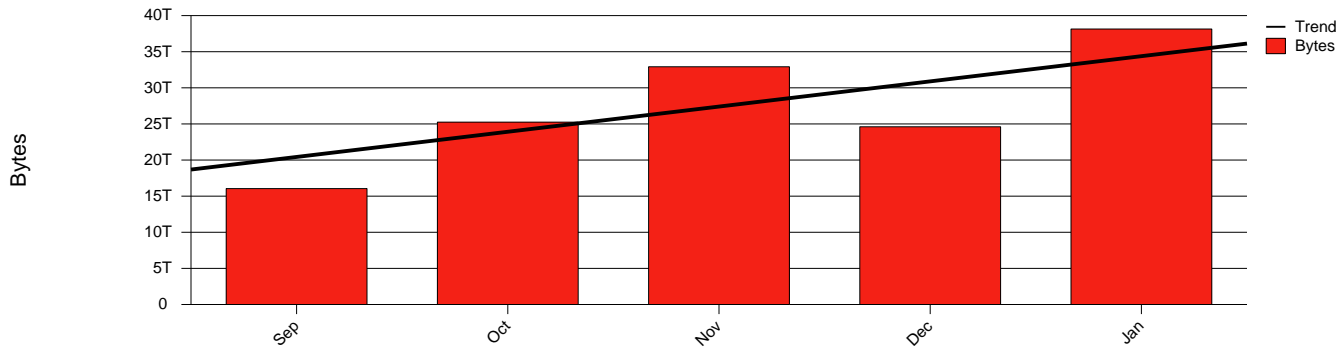

Total Network Volume by Month

Total Network Volume by Week

Total Network Volume by Day

Situations to Watch

Rank	Element Name	Variable	Threshold	Monthly Average		Days to (from)
			Value	Actual	Predicted	Threshold
1	hik1-SRP(In)	Volume (Bandwidth %)	80.000	1.410	1.563	Increasing
2	hik1-SRP(Out)	Volume (Bandwidth %)	80.000	2.383	2.456	Increasing
3	hik2-SRP(Out)	Volume (Bandwidth %)	80.000	0.829	0.753	Increasing
4	hik2-SRP(In)	Errors (% Frames)	5.000	0.002	0.001	Increasing
5	hik1-SRP(In)	Errors (% Frames)	5.000	0.000	0.000	Increasing
6	hik2-SRP(In)	Volume (Bandwidth %)	80.000	0.001	0.000	Decreasing

Volume Leaders

Volume Leaders in Bytes

Rank	Prior Rank	Element Name	Speed	Volume		Bandwidth		Health Index	
				Bytes	vs Baseline	Avg	Peak	Avg	Peak
1	1	hik1-SRP(Out)	2.5 Gbs	19.7 T	29.9%	2.4%	4.0%	0.0	0.0
2	2	hik1-SRP(In)	2.5 Gbs	11.6 T	49.0%	1.4%	4.0%	0.0	0.0
3	3	hik2-SRP(Out)	2.5 Gbs	6.8 T	81.9%	0.8%	3.4%	0.0	0.0
4	4	hik2-SRP(In)	2.5 Gbs	11.3 G	-98.4%	0.0%	2.1%	0.0	0.0

Health Index Leaders

Rank	Prior Rank	Element Name	Contributor	Health Index		Bandwidth	
				Avg	Peak	Avg	Peak
No elements with nonzero Health Indices were found							

Volume Change Leaders

Rank	Prior Rank	Element Name	Volume	
			Bytes	vs Baseline
1	3	hik2-SRP(In)	11.3 G	-98.4%
2	4	hik2-SRP(Out)	6.8 T	81.9%
3	1	hik1-SRP(In)	11.6 T	49.0%
4	2	hik1-SRP(Out)	19.7 T	29.9%