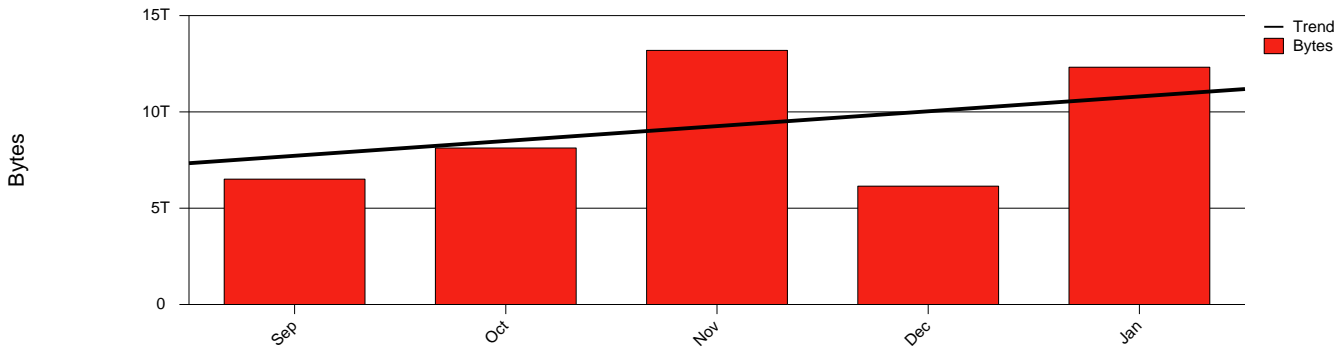

Total Network Volume by Month

Total Network Volume by Week

Total Network Volume by Day

Situations to Watch

Rank	Element Name	Variable	Threshold	Monthly Average		Days to (from)
			Value	Actual	Predicted	Threshold
1	hj1-SRP(In)	Volume (Bandwidth %)	80.000	0.842	0.454	Increasing
2	hj1-SRP(Out)	Volume (Bandwidth %)	80.000	0.814	0.589	Increasing
3	hj2-SRP(In)	Errors (% Frames)	5.000	0.000	0.000	Increasing
4	hj1-SRP(In)	Errors (% Frames)	5.000	0.000	0.000	Decreasing
5	hj2-SRP(In)	Volume (Bandwidth %)	80.000	0.720	0.652	Decreasing
6	hj2-SRP(Out)	Volume (Bandwidth %)	80.000	0.598	0.630	Decreasing

Volume Leaders

Volume Leaders in Bytes

Rank	Prior Rank	Element Name	Speed	Volume		Bandwidth		Health Index	
				Bytes	vs Baseline	Avg	Peak	Avg	Peak
1	4	hj1-SRP(In)	2.5 Gbs	3.8 T	299.1%	0.8%	4.0%	0.0	8.0
2	3	hj1-SRP(Out)	2.5 Gbs	3.7 T	262.9%	0.8%	5.5%	0.0	0.0
3	2	hj2-SRP(In)	2.5 Gbs	2.6 T	-34.8%	0.7%	3.1%	0.0	0.0
4	1	hj2-SRP(Out)	2.5 Gbs	2.2 T	-33.7%	0.6%	2.1%	0.0	0.0

Health Index Leaders

Rank	Prior Rank	Element Name	Contributor	Health Index		Bandwidth	
				Avg	Peak	Avg	Peak
1	1	hj1-SRP(In)	Errors	0.0	8.0	0.8%	4.0%

Volume Change Leaders

Rank	Prior Rank	Element Name	Volume	
			Bytes	vs Baseline
1	1	hj1-SRP(In)	3.8 T	299.1%
2	2	hj1-SRP(Out)	3.7 T	262.9%
3	3	hj2-SRP(In)	2.6 T	-34.8%
4	4	hj2-SRP(Out)	2.2 T	-33.7%