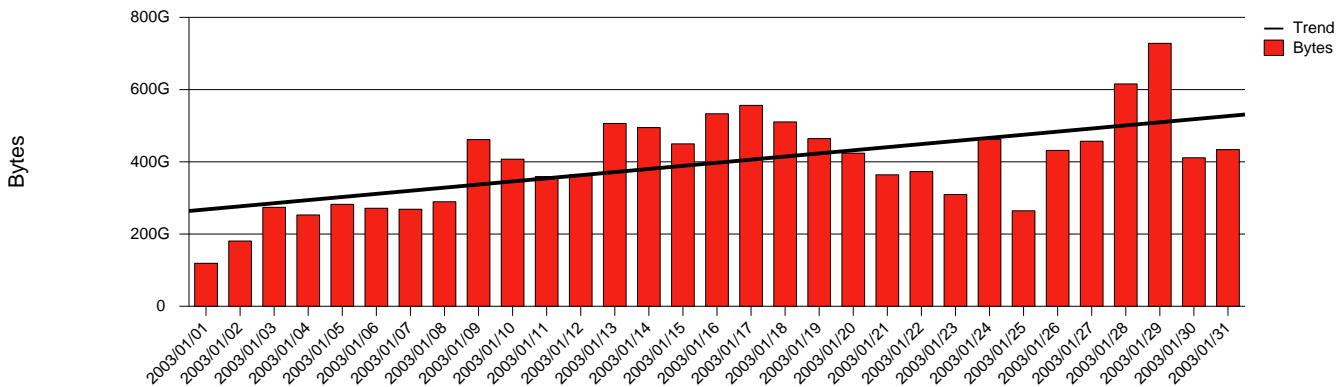

Total Network Volume by Month

Total Network Volume by Week

Total Network Volume by Day

Situations to Watch

Rank	Element Name	Variable	Threshold	Monthly Average		Days to (from)
			Value	Actual	Predicted	Threshold
1	hj1-SRP(In)	Volume (Bandwidth %)	80.000	0.842	0.454	Increasing
2	hj1-SRP(Out)	Volume (Bandwidth %)	80.000	0.814	0.589	Increasing
3	hj2-SRP(In)	Errors (% Frames)	5.000	0.000	0.000	Increasing
4	hj1-SRP(In)	Errors (% Frames)	5.000	0.000	0.000	Decreasing
5	hj2-SRP(In)	Volume (Bandwidth %)	80.000	0.720	0.652	Decreasing
6	hj2-SRP(Out)	Volume (Bandwidth %)	80.000	0.598	0.630	Decreasing

Volume Leaders

Volume Leaders in Bytes

Rank	Prior Rank	Element Name	Speed	Volume		Bandwidth		Health Index	
				Bytes	vs Baseline	Avg	Peak	Avg	Peak
1	4	hj1-SRP(In)	2.5 Gbs	3.8 T	299.1%	0.8%	4.0%	0.0	8.0
2	3	hj1-SRP(Out)	2.5 Gbs	3.7 T	262.9%	0.8%	5.5%	0.0	0.0
3	2	hj2-SRP(In)	2.5 Gbs	2.6 T	-34.8%	0.7%	3.1%	0.0	0.0
4	1	hj2-SRP(Out)	2.5 Gbs	2.2 T	-33.7%	0.6%	2.1%	0.0	0.0