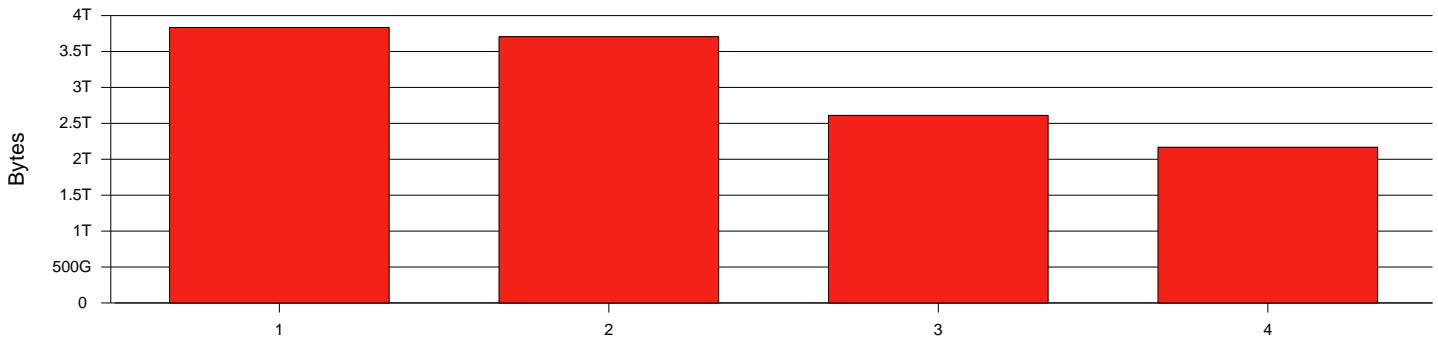

Total Network Volume by Month

Total Network Volume by Week

Total Network Volume by Day

Situations to Watch

Rank	Element Name	Variable	Threshold	Monthly Average		Days to (from)
			Value	Actual	Predicted	Threshold
1	hj1-SRP(In)	Volume (Bandwidth %)	80.000	0.842	0.454	Increasing
2	hj1-SRP(Out)	Volume (Bandwidth %)	80.000	0.814	0.589	Increasing
3	hj2-SRP(In)	Errors (% Frames)	5.000	0.000	0.000	Increasing
4	hj1-SRP(In)	Errors (% Frames)	5.000	0.000	0.000	Decreasing
5	hj2-SRP(In)	Volume (Bandwidth %)	80.000	0.720	0.652	Decreasing
6	hj2-SRP(Out)	Volume (Bandwidth %)	80.000	0.598	0.630	Decreasing

Volume Leaders

Volume Leaders in Bytes

Rank	Prior Rank	Element Name	Speed	Volume		Bandwidth		Health Index	
				Bytes	vs Baseline	Avg	Peak	Avg	Peak
1	4	hj1-SRP(In)	2.5 Gbs	3.8 T	299.1%	0.8%	4.0%	0.0	8.0
2	3	hj1-SRP(Out)	2.5 Gbs	3.7 T	262.9%	0.8%	5.5%	0.0	0.0
3	2	hj2-SRP(In)	2.5 Gbs	2.6 T	-34.8%	0.7%	3.1%	0.0	0.0
4	1	hj2-SRP(Out)	2.5 Gbs	2.2 T	-33.7%	0.6%	2.1%	0.0	0.0

Health Index Leaders

Rank	Prior Rank	Element Name	Contributor	Health Index		Bandwidth	
				Avg	Peak	Avg	Peak
1	1	hj1-SRP(In)	Errors	0.0	8.0	0.8%	4.0%

Volume Change Leaders

Rank	Prior Rank	Element Name	Volume	
			Bytes	vs Baseline
1	1	hj1-SRP(In)	3.8 T	299.1%
2	2	hj1-SRP(Out)	3.7 T	262.9%
3	3	hj2-SRP(In)	2.6 T	-34.8%
4	4	hj2-SRP(Out)	2.2 T	-33.7%