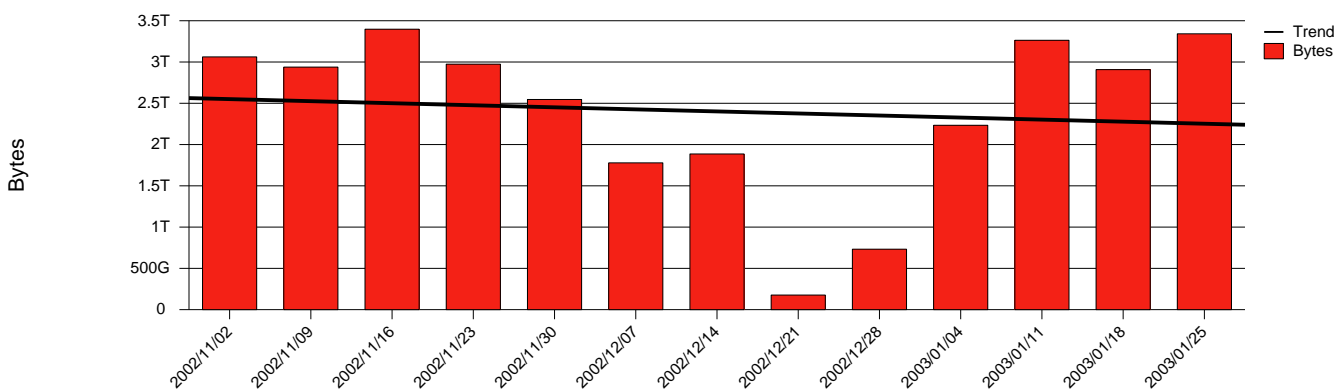

Total Network Volume by Month

Total Network Volume by Week

Total Network Volume by Day

Situations to Watch

Rank	Element Name	Variable	Threshold	Monthly Average		Days to (from)
			Value	Actual	Predicted	Threshold
1	hj1-SRP(In)	Volume (Bandwidth %)	80.000	0.842	0.454	Increasing
2	hj1-SRP(Out)	Volume (Bandwidth %)	80.000	0.814	0.589	Increasing
3	hj2-SRP(In)	Errors (% Frames)	5.000	0.000	0.000	Increasing
4	hj1-SRP(In)	Errors (% Frames)	5.000	0.000	0.000	Decreasing
5	hj2-SRP(In)	Volume (Bandwidth %)	80.000	0.720	0.652	Decreasing
6	hj2-SRP(Out)	Volume (Bandwidth %)	80.000	0.598	0.630	Decreasing

Volume Leaders

Volume Leaders in Bytes

Rank	Prior Rank	Element Name	Speed	Volume		Bandwidth		Health Index	
				Bytes	vs Baseline	Avg	Peak	Avg	Peak
1	4	hj1-SRP(In)	2.5 Gbs	3.8 T	299.1%	0.8%	4.0%	0.0	8.0
2	3	hj1-SRP(Out)	2.5 Gbs	3.7 T	262.9%	0.8%	5.5%	0.0	0.0
3	2	hj2-SRP(In)	2.5 Gbs	2.6 T	-34.8%	0.7%	3.1%	0.0	0.0
4	1	hj2-SRP(Out)	2.5 Gbs	2.2 T	-33.7%	0.6%	2.1%	0.0	0.0