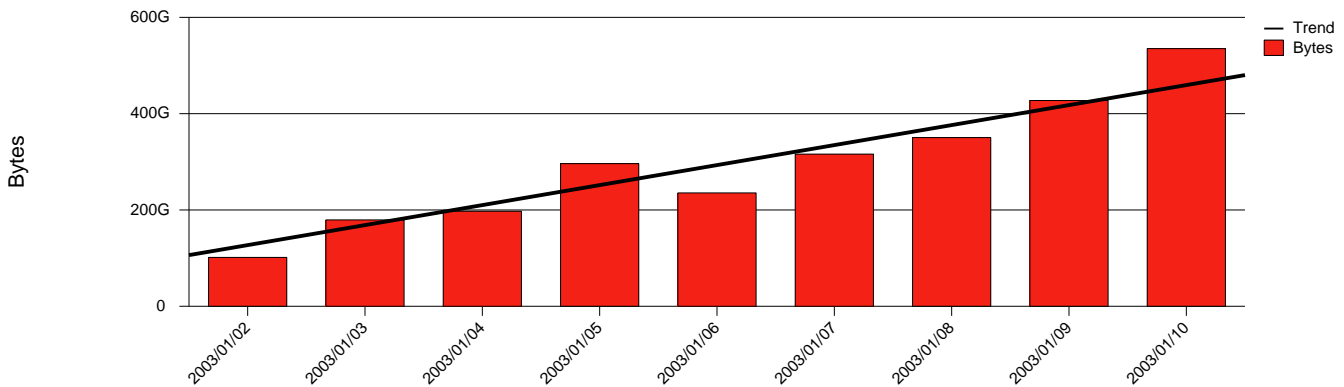

Total Network Volume by Month

Total Network Volume by Week

Total Network Volume by Day

Situations to Watch

Rank	Element Name	Variable	Threshold Value	Monthly Average		Days to (from) Threshold
				Actual	Predicted	
1	chalmers2-SRP(Out)	Volume (Bandwidth %)	80.000	1.952	2.080	Increasing
2	chalmers2-SRP(In)	Volume (Bandwidth %)	80.000	1.368	1.450	Increasing
3	chalmers1-SRP(In)	Volume (Bandwidth %)	80.000	0.942	0.904	Increasing
4	chalmers1-SRP(In)	Errors (% Frames)	5.000	0.000	0.000	Increasing
5	chalmers1-SRP(Out)	Volume (Bandwidth %)	80.000	1.112	0.822	Decreasing

Volume Leaders

Volume Leaders in Bytes

Rank	Prior Rank	Element Name	Speed	Volume		Bandwidth		Health Index	
				Bytes	vs Baseline	Avg	Peak	Avg	Peak
1	2	chalmers1-SRP(Out)	2.5 Gbs	1.2 T	-45.5%	1.1%	3.6%	0.0	0.0
2	1	chalmers1-SRP(In)	2.5 Gbs	1.0 T	-44.6%	0.9%	3.0%	0.0	0.0
3	3	chalmers2-SRP(Out)	2.5 Gbs	207.6 G	12.5%	2.0%	3.7%	0.0	0.0
4	4	chalmers2-SRP(In)	2.5 Gbs	145.5 G	6.6%	1.4%	3.0%	0.0	0.0

Health Index Leaders

Rank	Prior Rank	Element Name	Contributor	Health Index		Bandwidth	
				Avg	Peak	Avg	Peak
No elements with nonzero Health Indices were found							

Volume Change Leaders

Rank	Prior Rank	Element Name	Volume	
			Bytes	vs Baseline
1	2	chalmers1-SRP(Out)	1.2 T	-45.5%
2	1	chalmers1-SRP(In)	1.0 T	-44.6%
3	4	chalmers2-SRP(Out)	207.6 G	12.5%
4	3	chalmers2-SRP(In)	145.5 G	6.6%