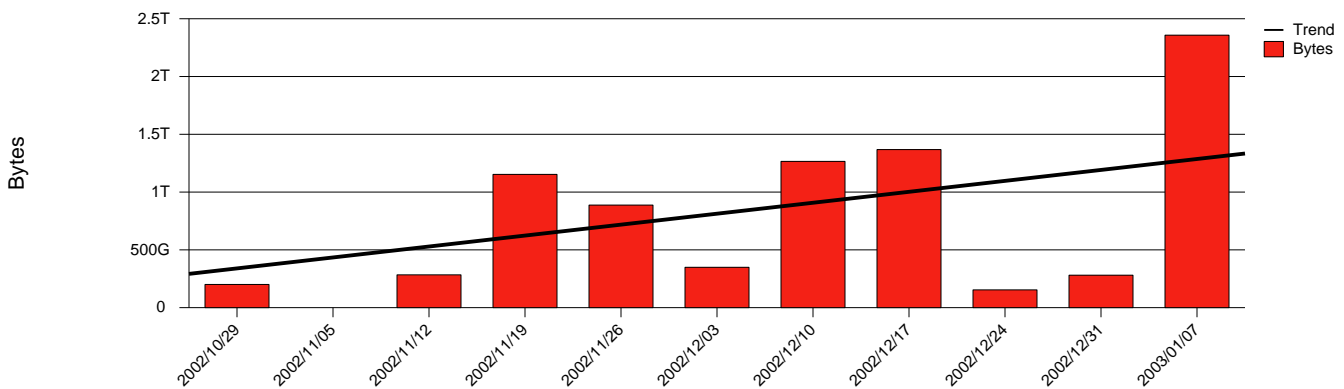

Total Network Volume by Month

Total Network Volume by Week

Total Network Volume by Day

Situations to Watch

Rank	Element Name	Variable	Threshold Value	Monthly Average		Days to (from) Threshold
				Actual	Predicted	
1	chalmers2-SRP(Out)	Volume (Bandwidth %)	80.000	1.952	2.080	Increasing
2	chalmers2-SRP(In)	Volume (Bandwidth %)	80.000	1.368	1.450	Increasing
3	chalmers1-SRP(In)	Volume (Bandwidth %)	80.000	0.942	0.904	Increasing
4	chalmers1-SRP(In)	Errors (% Frames)	5.000	0.000	0.000	Increasing
5	chalmers1-SRP(Out)	Volume (Bandwidth %)	80.000	1.112	0.822	Decreasing

Volume Leaders

Volume Leaders in Bytes

Rank	Prior Rank	Element Name	Speed	Volume		Bandwidth		Health Index	
				Bytes	vs Baseline	Avg	Peak	Avg	Peak
1	2	chalmers1-SRP(Out)	2.5 Gbs	1.2 T	-45.5%	1.1%	3.6%	0.0	0.0
2	1	chalmers1-SRP(In)	2.5 Gbs	1.0 T	-44.6%	0.9%	3.0%	0.0	0.0
3	3	chalmers2-SRP(Out)	2.5 Gbs	207.6 G	12.5%	2.0%	3.7%	0.0	0.0
4	4	chalmers2-SRP(In)	2.5 Gbs	145.5 G	6.6%	1.4%	3.0%	0.0	0.0