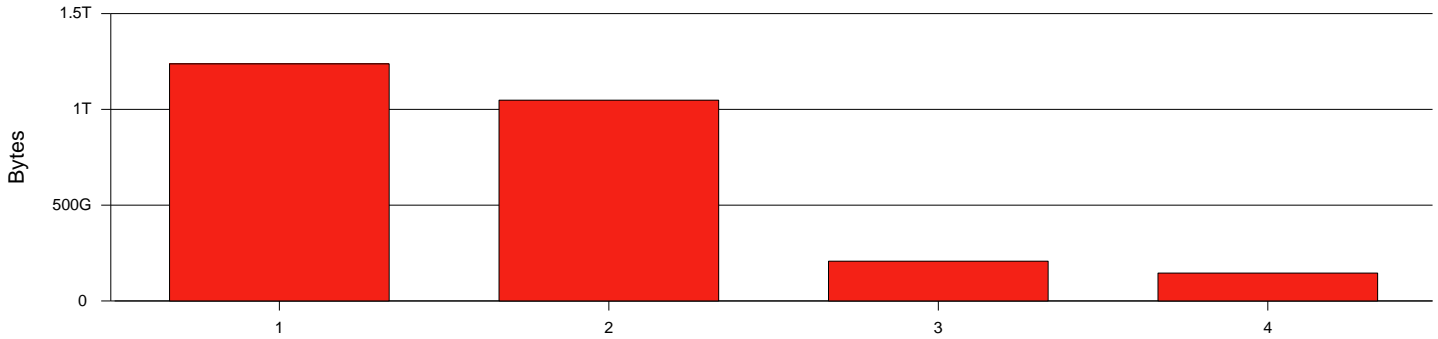

Total Network Volume by Month

Total Network Volume by Week

Total Network Volume by Day

Situations to Watch

Rank	Element Name	Variable	Threshold Value	Monthly Average		Days to (from) Threshold
				Actual	Predicted	
1	chalmers2-SRP(Out)	Volume (Bandwidth %)	80.000	1.952	2.080	Increasing
2	chalmers2-SRP(In)	Volume (Bandwidth %)	80.000	1.368	1.450	Increasing
3	chalmers1-SRP(In)	Volume (Bandwidth %)	80.000	0.942	0.904	Increasing
4	chalmers1-SRP(In)	Errors (% Frames)	5.000	0.000	0.000	Increasing
5	chalmers1-SRP(Out)	Volume (Bandwidth %)	80.000	1.112	0.822	Decreasing

Volume Leaders

Volume Leaders in Bytes

Rank	Prior Rank	Element Name	Speed	Volume		Bandwidth		Health Index	
				Bytes	vs Baseline	Avg	Peak	Avg	Peak
1	2	chalmers1-SRP(Out)	2.5 Gbs	1.2 T	-45.5%	1.1%	3.6%	0.0	0.0
2	1	chalmers1-SRP(In)	2.5 Gbs	1.0 T	-44.6%	0.9%	3.0%	0.0	0.0
3	3	chalmers2-SRP(Out)	2.5 Gbs	207.6 G	12.5%	2.0%	3.7%	0.0	0.0
4	4	chalmers2-SRP(In)	2.5 Gbs	145.5 G	6.6%	1.4%	3.0%	0.0	0.0

Health Index Leaders

Rank	Prior Rank	Element Name	Contributor	Health Index		Bandwidth	
				Avg	Peak	Avg	Peak
No elements with nonzero Health Indices were found							

Volume Change Leaders

Rank	Prior Rank	Element Name	Volume	
			Bytes	vs Baseline
1	2	chalmers1-SRP(Out)	1.2 T	-45.5%
2	1	chalmers1-SRP(In)	1.0 T	-44.6%
3	4	chalmers2-SRP(Out)	207.6 G	12.5%
4	3	chalmers2-SRP(In)	145.5 G	6.6%