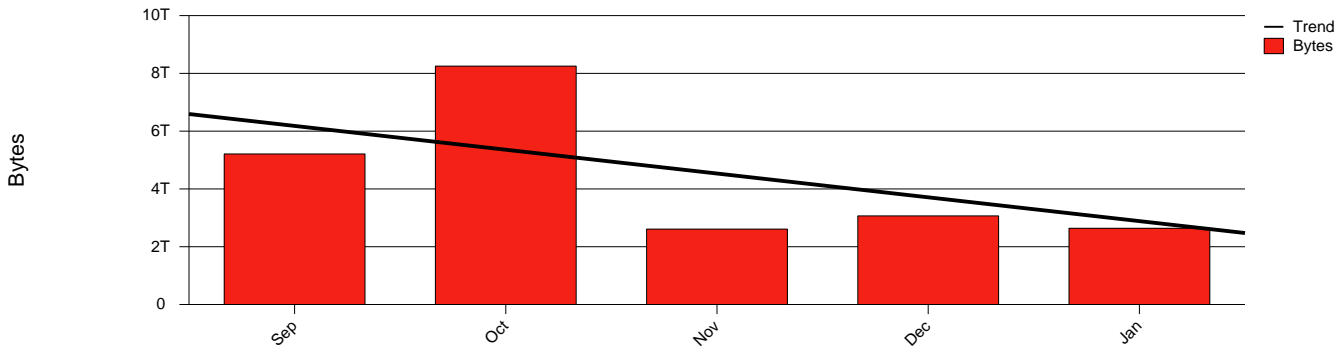

Total Network Volume by Month

Total Network Volume by Week

Total Network Volume by Day

Situations to Watch

Rank	Element Name	Variable	Threshold Value	Monthly Average		Days to (from) Threshold
				Actual	Predicted	
1	chalmers2-SRP(Out)	Volume (Bandwidth %)	80.000	1.952	2.080	Increasing
2	chalmers2-SRP(In)	Volume (Bandwidth %)	80.000	1.368	1.450	Increasing
3	chalmers1-SRP(In)	Volume (Bandwidth %)	80.000	0.942	0.904	Increasing
4	chalmers1-SRP(In)	Errors (% Frames)	5.000	0.000	0.000	Increasing
5	chalmers1-SRP(Out)	Volume (Bandwidth %)	80.000	1.112	0.822	Decreasing

Volume Leaders

Volume Leaders in Bytes

Rank	Prior Rank	Element Name	Speed	Volume		Bandwidth		Health Index	
				Bytes	vs Baseline	Avg	Peak	Avg	Peak
1	2	chalmers1-SRP(Out)	2.5 Gbs	1.2 T	-45.5%	1.1%	3.6%	0.0	0.0
2	1	chalmers1-SRP(In)	2.5 Gbs	1.0 T	-44.6%	0.9%	3.0%	0.0	0.0
3	3	chalmers2-SRP(Out)	2.5 Gbs	207.6 G	12.5%	2.0%	3.7%	0.0	0.0
4	4	chalmers2-SRP(In)	2.5 Gbs	145.5 G	6.6%	1.4%	3.0%	0.0	0.0

Health Index Leaders

Rank	Prior Rank	Element Name	Contributor	Health Index		Bandwidth	
				Avg	Peak	Avg	Peak
No elements with nonzero Health Indices were found							

Volume Change Leaders

Rank	Prior Rank	Element Name	Volume	
			Bytes	vs Baseline
1	2	chalmers1-SRP(Out)	1.2 T	-45.5%
2	1	chalmers1-SRP(In)	1.0 T	-44.6%
3	4	chalmers2-SRP(Out)	207.6 G	12.5%
4	3	chalmers2-SRP(In)	145.5 G	6.6%