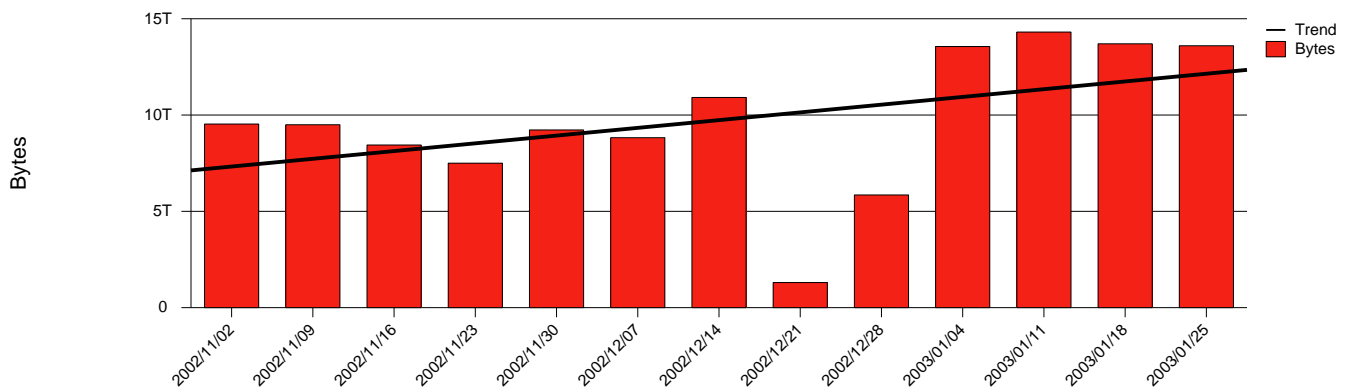

Total Network Volume by Month

Total Network Volume by Week

Total Network Volume by Day

Situations to Watch

Rank	Element Name	Variable	Threshold	Monthly Average		Days to (from)
			Value	Actual	Predicted	Threshold
1	du1-SRP(Out)	Volume (Bandwidth %)	80.000	4.161	3.826	Increasing
2	du2-SRP(In)	Volume (Bandwidth %)	80.000	1.617	1.107	Increasing
3	du2-SRP(In)	Errors (% Frames)	5.000	0.000	0.000	Increasing
4	du1-SRP(In)	Errors (% Frames)	5.000	0.000	0.000	Increasing
5	du1-SRP(In)	Volume (Bandwidth %)	80.000	1.390	1.481	Decreasing
6	du2-SRP(Out)	Volume (Bandwidth %)	80.000	0.000	0.000	Decreasing

Volume Leaders

Volume Leaders in Bytes

Rank	Prior Rank	Element Name	Speed	Volume		Bandwidth		Health Index	
				Bytes	vs Baseline	Avg	Peak	Avg	Peak
1	1	du1-SRP(Out)	2.5 Gbs	34.4 T	101.5%	4.2%	7.8%	0.0	0.0
2	3	du2-SRP(In)	2.5 Gbs	13.4 T	246.5%	1.6%	5.8%	0.0	0.0
3	2	du1-SRP(In)	2.5 Gbs	11.5 T	3.9%	1.4%	10.2%	0.0	0.0
4	4	du2-SRP(Out)	2.5 Gbs	1.2 G	-100.0%	0.0%	0.2%	0.0	0.0

Health Index Leaders

Rank	Prior Rank	Element Name	Contributor	Health Index		Bandwidth	
				Avg	Peak	Avg	Peak
No elements with nonzero Health Indices were found							

Volume Change Leaders

Rank	Prior Rank	Element Name	Volume	
			Bytes	vs Baseline
1	3	du2-SRP(In)	13.4 T	246.5%
2	2	du1-SRP(Out)	34.4 T	101.5%
3	4	du2-SRP(Out)	1.2 G	-100.0%
4	1	du1-SRP(In)	11.5 T	3.9%