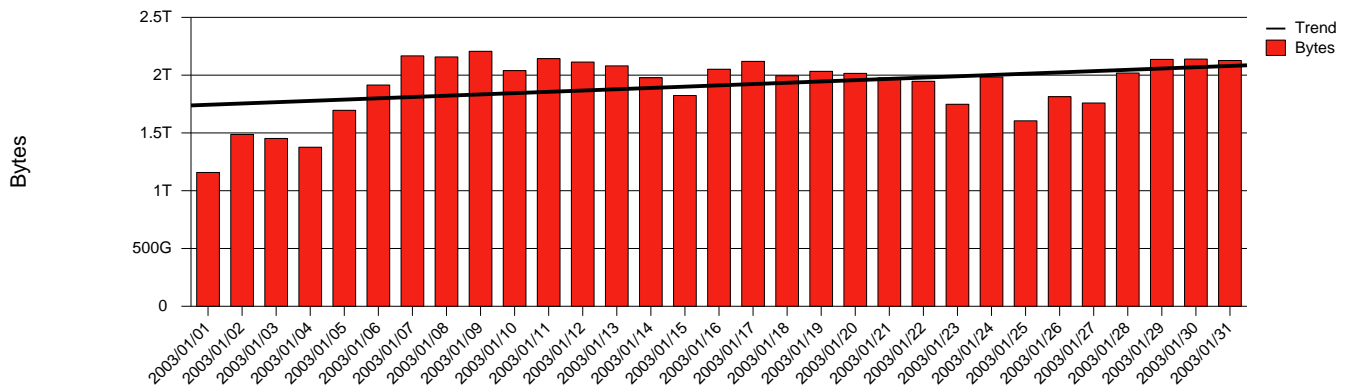

Total Network Volume by Month

Total Network Volume by Week

Total Network Volume by Day

Situations to Watch

Rank	Element Name	Variable	Threshold	Monthly Average		Days to (from)
			Value	Actual	Predicted	Threshold
1	du1-SRP(Out)	Volume (Bandwidth %)	80.000	4.161	3.826	Increasing
2	du2-SRP(In)	Volume (Bandwidth %)	80.000	1.617	1.107	Increasing
3	du2-SRP(In)	Errors (% Frames)	5.000	0.000	0.000	Increasing
4	du1-SRP(In)	Errors (% Frames)	5.000	0.000	0.000	Increasing
5	du1-SRP(In)	Volume (Bandwidth %)	80.000	1.390	1.481	Decreasing
6	du2-SRP(Out)	Volume (Bandwidth %)	80.000	0.000	0.000	Decreasing

Volume Leaders

Volume Leaders in Bytes

Rank	Prior Rank	Element Name	Speed	Volume		Bandwidth		Health Index	
				Bytes	vs Baseline	Avg	Peak	Avg	Peak
1	1	du1-SRP(Out)	2.5 Gbs	34.4 T	101.5%	4.2%	7.8%	0.0	0.0
2	3	du2-SRP(In)	2.5 Gbs	13.4 T	246.5%	1.6%	5.8%	0.0	0.0
3	2	du1-SRP(In)	2.5 Gbs	11.5 T	3.9%	1.4%	10.2%	0.0	0.0
4	4	du2-SRP(Out)	2.5 Gbs	1.2 G	-100.0%	0.0%	0.2%	0.0	0.0

Health Index Leaders

Rank	Prior Rank	Element Name	Contributor	Health Index		Bandwidth	
				Avg	Peak	Avg	Peak
No elements with nonzero Health Indices were found							

Volume Change Leaders

Rank	Prior Rank	Element Name	Volume	
			Bytes	vs Baseline
1	3	du2-SRP(In)	13.4 T	246.5%
2	2	du1-SRP(Out)	34.4 T	101.5%
3	4	du2-SRP(Out)	1.2 G	-100.0%
4	1	du1-SRP(In)	11.5 T	3.9%