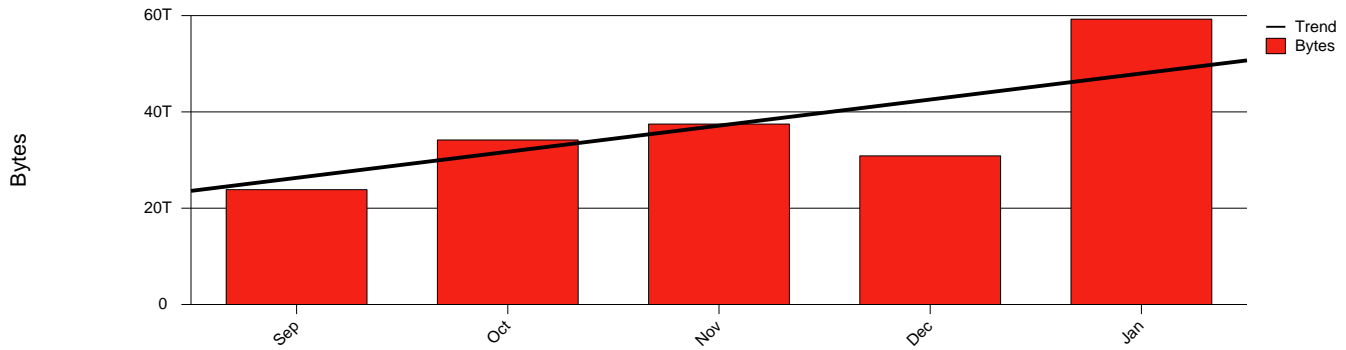

Total Network Volume by Month

Total Network Volume by Week

Total Network Volume by Day

Situations to Watch

Rank	Element Name	Variable	Threshold	Monthly Average		Days to (from)
			Value	Actual	Predicted	Threshold
1	du1-SRP(Out)	Volume (Bandwidth %)	80.000	4.161	3.826	Increasing
2	du2-SRP(In)	Volume (Bandwidth %)	80.000	1.617	1.107	Increasing
3	du2-SRP(In)	Errors (% Frames)	5.000	0.000	0.000	Increasing
4	du1-SRP(In)	Errors (% Frames)	5.000	0.000	0.000	Increasing
5	du1-SRP(In)	Volume (Bandwidth %)	80.000	1.390	1.481	Decreasing
6	du2-SRP(Out)	Volume (Bandwidth %)	80.000	0.000	0.000	Decreasing

Volume Leaders

Volume Leaders in Bytes

Rank	Prior Rank	Element Name	Speed	Volume		Bandwidth		Health Index	
				Bytes	vs Baseline	Avg	Peak	Avg	Peak
1	1	du1-SRP(Out)	2.5 Gbs	34.4 T	101.5%	4.2%	7.8%	0.0	0.0
2	3	du2-SRP(In)	2.5 Gbs	13.4 T	246.5%	1.6%	5.8%	0.0	0.0
3	2	du1-SRP(In)	2.5 Gbs	11.5 T	3.9%	1.4%	10.2%	0.0	0.0
4	4	du2-SRP(Out)	2.5 Gbs	1.2 G	-100.0%	0.0%	0.2%	0.0	0.0

Health Index Leaders

Rank	Prior Rank	Element Name	Contributor	Health Index		Bandwidth	
				Avg	Peak	Avg	Peak
No elements with nonzero Health Indices were found							

Volume Change Leaders

Rank	Prior Rank	Element Name	Volume	
			Bytes	vs Baseline
1	3	du2-SRP(In)	13.4 T	246.5%
2	2	du1-SRP(Out)	34.4 T	101.5%
3	4	du2-SRP(Out)	1.2 G	-100.0%
4	1	du1-SRP(In)	11.5 T	3.9%